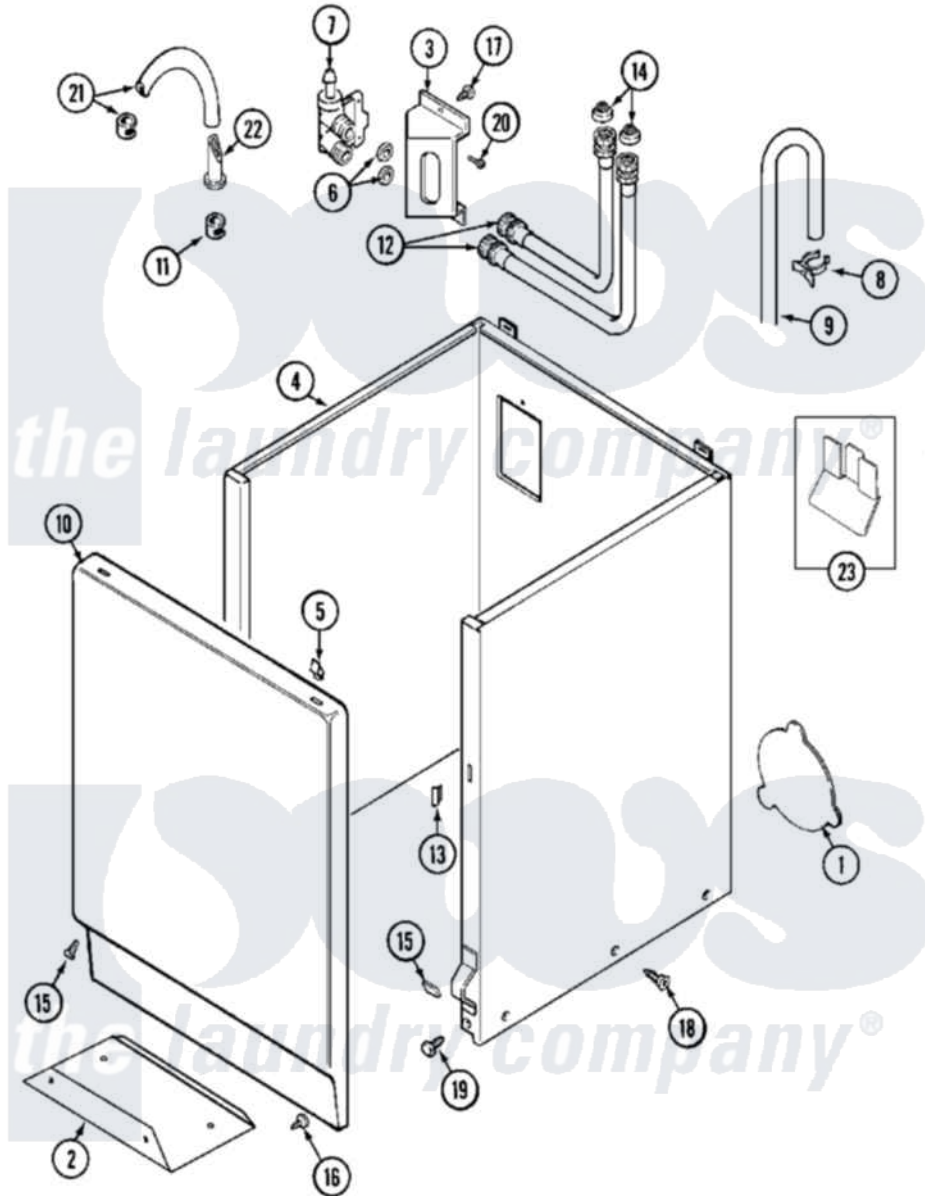

Maytag MAT12PDBAW 03 - CABINET

Maytag [Residential Maytag MAT12PDBAW Washer Parts](#) Parts Diagram 03 - CABINET
 Click on the part number to view part

Item	Original Part Number	Replaced By	Status	Part Description
001	211294	90767		Screw, 8A X 3/8 HeX Washer Head Tapping
"	212985	22002924		Plate, Access
"	NLA		Not Available	PLATE, ACCESS
002	213846			Guard, Belt
003	214812	22002361		Bracket, Water Valve
"	22003217	3370225		Screw
004	22001972			Clip, Cabinet
"	22001995			Screw Note: Screw, Tumbler Front And Shroud
"	22002381			V-Bracket
"	22002382			Fastener, V-Bracket
"	NLA		Not Available	CABINET (WHT)
005	22001650			Fastener, Spring
006	Y013783			Washer, Inlet Hose
007	205161	489503		Clamp
"	214337	96160		Screen

"	22001604		Valve, Water 120V 60Hz
008	22001815	22002765	Clip, Hose
009	22001816		Hose, Drain
"	22002700	22003410	Hose, Drain
"	22002701	22003814	Retainer, Drain Hose
010	22001803	Not Available	PANEL, FRONT (WHT)
"	22001804	22002653	Panel, Front
011	205161	489503	Clamp
012	205828	202860	Inlet Hose Assembly
013	214376	22002331	Spacer, Front Panel
014	200961	12001413	Strainer And Washer Kit
015	213325		Clip, Retaining
"	22001496		Front Panel Fastener And Screw
016	211294	90767	Screw, 8A X 3/8 HeX Washer Head Tapping
017	212276	W10116760	Screw
018	213007		Xfor Cabinet See Cabinet, Back
019	213121	3400111	Screw, 12-14 X 5/8
"	213122	27001200	Screw
020	Y313561		Screw----NA
021	22001608	22001954	Injector Hose And Clamp Kit
022	22001900		Preventer, Back Flow
023	22001972		Clip, Cabinet