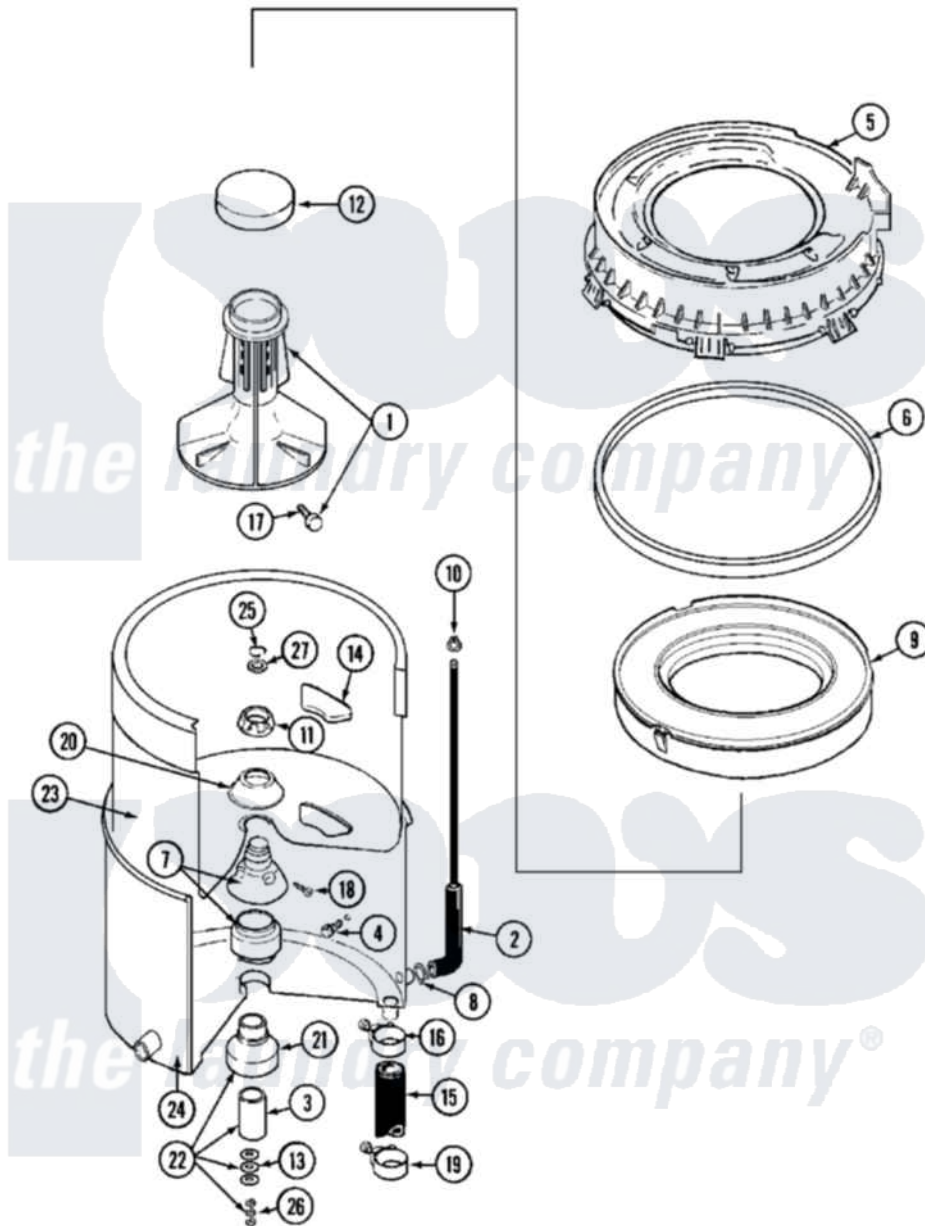

Maytag MAT12PDBAW 04 - TUB

Maytag [Residential Maytag MAT12PDBAW Washer Parts](#) Parts Diagram 04 - TUB
 Click on the part number to view part

Item	Original Part Number	Replaced By	Status	Part Description
001	208543			Agitator
002	212942	22001619		Tube, Water Level Switch
003	211130			Bearing Liner, Tub Bearing
004	200744	W10175939		Bolt
"	205254	W10175938		Bolt
005	22001606	12001270		Kit, Injector Acc.
006	Y22001201	22001007		Gasket, Cover To Tub
007	22001648	6-2095720		Mounting S
008	211641			Clamp, 1-1/16"
009	22001142			Ring, Balance
010	410296	596669		Clamp, Manifold
011	211047	6-2110472		Nut- Clamp
012	215532			Cap, Agitator
013	211100			Washer, Outer Tub
014	215980			Plug, Filter Hole
015	Y212989			Hose, Outer Tub To Pump

016	22001640	285655	Clamp, Hose
017	206478	Not Available	SCREW & WASHER FOR AGITATOR
018	22001423		Set Screw, Mounting Stem
019	22001640	285655	Clamp, Hose
020	211210		Washer, Clamping Nut
021	200824	6-2040130	Tub Bearin
022	204013	6-2040130	Tub Bearin
023	22001141	Y2201881	Tub, Inner Short White SP
024	22001115	22003312	Tub, Outer
025	Y015667		Retaining Ring
026	Y054867		Washer, Lock
027	Y015666		Washer, Retaining -