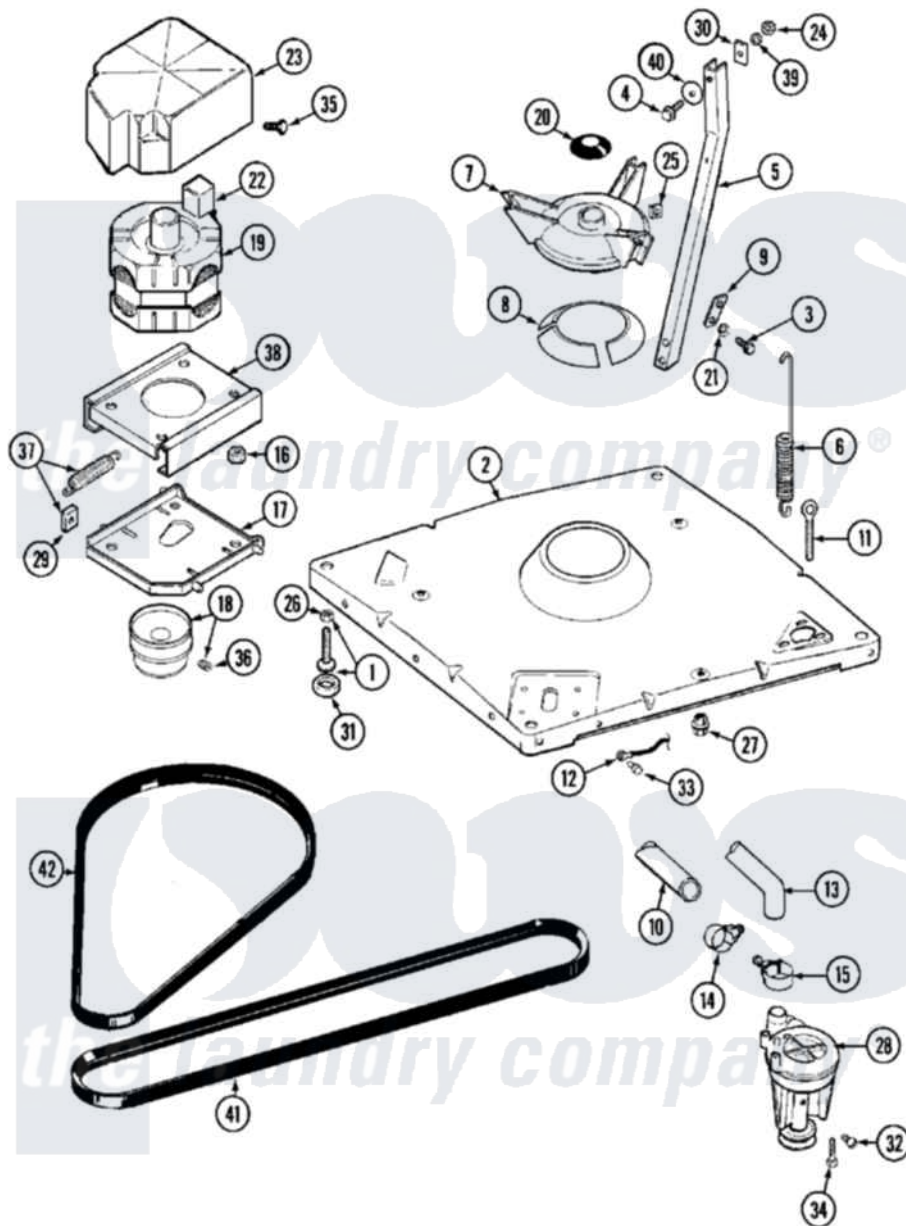

Maytag MAT12PDBAW 05 - BASE

Maytag [Residential Maytag MAT12PDBAW Washer Parts](#) Parts Diagram 05 - BASE
 Click on the part number to view part

Item	Original Part Number	Replaced By	Status	Part Description
001	Y302699	22003428		Leg, Adjustable
002	22001172	22002150		Base
003	Y015627			Screw- Hex
004	200744	W10175939		Bolt
"	205254	W10175938		Bolt
005	213100		Not Available	PART NOT USED
006	22001300			Spring, Centering
007	203725			Damper W/Bolt And Clip
008	203956			Damper Pad Kit
009	213073			Washer, Double Brace
010	22001816			Hose, Drain
011	216416			Bolt, Eye/Centering Spring
012	901220			Ground Wire
013	Y212989			Hose, Outer Tub To Pump
014	Y22001820	285655		Clamp, Hose
015	22001640	285655		Clamp, Hose

016	Y311426	3400029	Nut, Adapter Plate
017	22001301		Mount, Motor Lower-Assembly
018	200816	6-2008160	Pulley- MO
019	201805	12002351	Motor-Drve
020	22001511	22002954	Deflector, Water
021	911852	486009	Lockwasher
022	205131		Switch, Motor External Start
"	205132	Not Available	SWITCH, MOTOR EXTERNAL START No.201664-14,205463-4 & 201800-4
"	206505	Not Available	PROD. No.201664-15, & No.205463-3.
"	NLA	Not Available	SWITCH, MOTOR EXTERNAL START
023	215098		Shield, Motor
024	Y052734		Nut, Carrage Bolts And Bracket
025	Y052785		Nut, Brace To Damper
026	210385		Lock Nut For Adjustable Leg
027	211949		Nut, Adjustment Eyebolt
028	202203	6-2022030	Pump As Pa
029	Y204998	205000	Roller And Spring Kit 4+Spr
030	212979	Not Available	WASHER, TUB BRACE
031	210684		Foot, Adjustable Leg
032	Y015408	22003235	Screw, Bearing Insert
033	210186	3370225	Screw
034	211880		Screw, HeX Head No.10 X 1/2 Inc
035	213121	3400111	Screw, 12-14 X 5/8
036	Y053241		Set Screw, Motor Pulley
037	205000		Roller And Spring Kit 4+Spr
038	214956		Motor Mount Assembly
039	Y054867		Washer, Lock
040	211100		Washer, Outer Tub
041	211124		Part Not Used
042	211125		V Belt, Drive Pulley