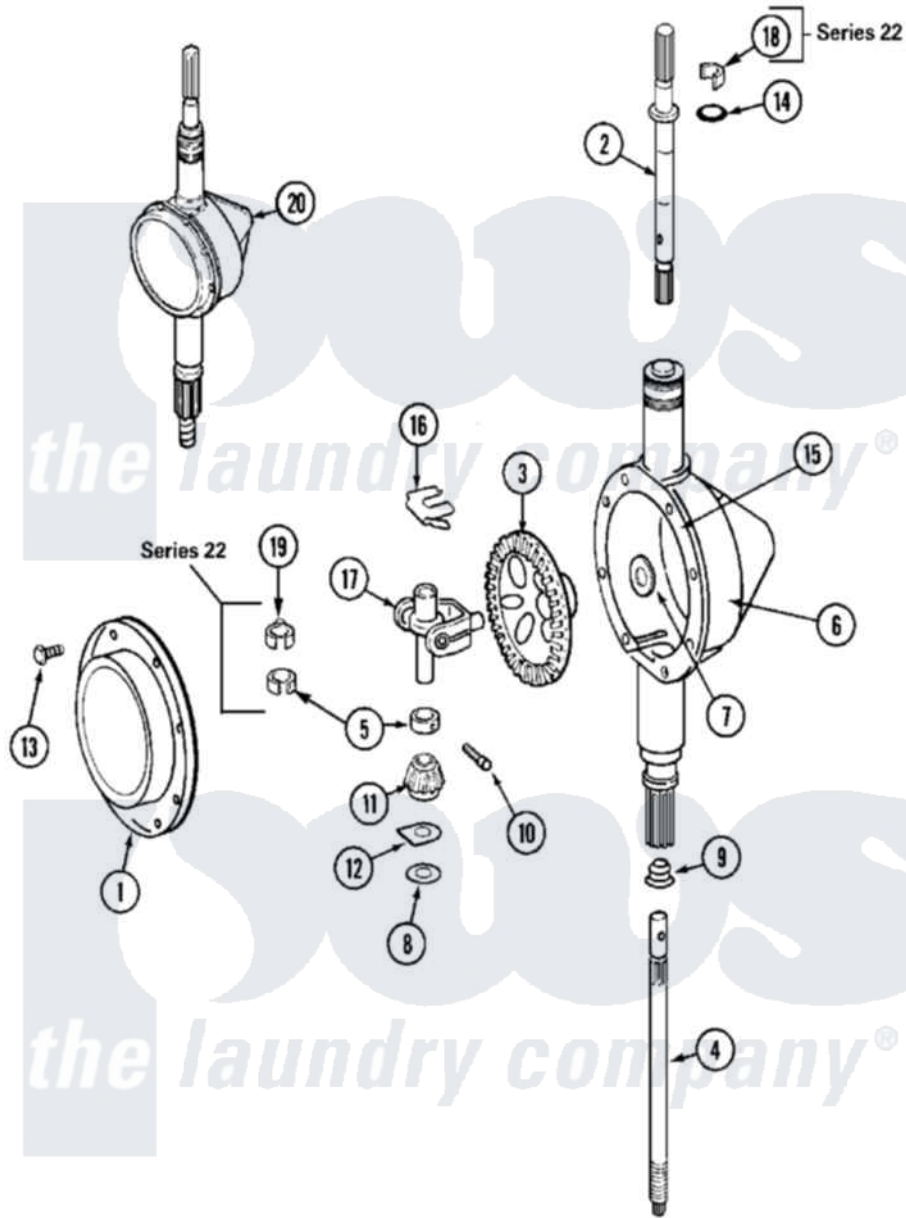

# Maytag MAT12PDBAW 06 - TRANSMISSION

Maytag [Residential Maytag MAT12PDBAW Washer Parts](#) Parts Diagram 06 - TRANSMISSION  
 Click on the part number to view part

| Item | Original Part Number     | Replaced By               | Status        | Part Description              |
|------|--------------------------|---------------------------|---------------|-------------------------------|
| 001  | <a href="#">206628</a>   |                           |               | Cover, Transmission           |
| 002  | 207153                   | <a href="#">6-2097820</a> |               | Kit- Shaft                    |
| "    | 22002415                 | <a href="#">6-2168983</a> |               | Shaft- Agi                    |
| 003  | 206713                   | <a href="#">6-2067130</a> |               | Gear- Beve                    |
| 004  | 22002343                 | <a href="#">6-2300060</a> |               | Shaft- Cen                    |
| "    | NLA                      |                           | Not Available | SHAFT, CENTER                 |
| 005  | 215415                   |                           | Not Available | COLLAR, LOWER                 |
| "    | <a href="#">22002353</a> |                           |               | Collar, Center Shaft          |
| 006  | 206625                   | <a href="#">6-2097790</a> |               | Transmison                    |
| "    | <a href="#">22002537</a> |                           |               | Housing, Transmission         |
| "    | Y056080                  | <a href="#">6-0560800</a> |               | Oil                           |
| 007  | <a href="#">215394</a>   |                           |               | Washer, Bevel Gear            |
| 008  | 211483                   | <a href="#">6-2114830</a> |               | Washer- SP                    |
| 009  | 206602                   | <a href="#">207843</a>    |               | Lip Seal Repair Kit           |
| 010  | W10124350                |                           | Not Available | NOT REQUIRED PART OR SEE NOTE |
| "    | <a href="#">Y206629</a>  |                           |               | Pin, Collar                   |