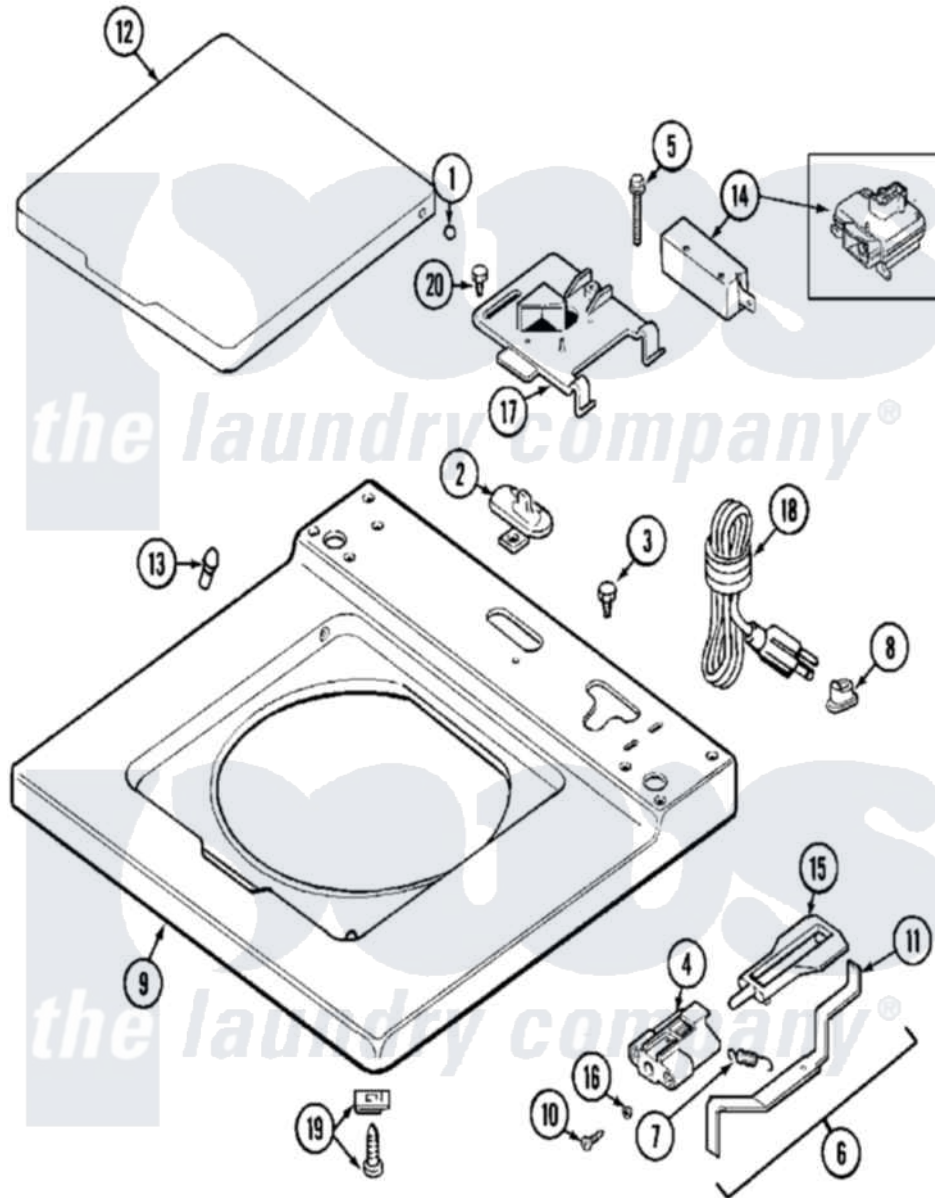

Maytag MAT12PDBAW 08 - TOP

Maytag [Residential Maytag MAT12PDBAW Washer Parts](#) Parts Diagram 08 - TOP
 Click on the part number to view part

Item	Original Part Number	Replaced By	Status	Part Description
001	211726			Hinge, Ball Lid
002	207159	489355		Screw, 8 X 1/2
"	22001298			Cap, Top Cover
003	210186	3370225		Screw
004	22002135			Bracket, Unbalance
005	213501			Screw, No.6-20 X 1-1/8 Inch
006	22001681			Unbalance Lever Assembly
"	22001969			Unbalance Lever Assembly
007	213720			Spring, Lid Switch
008	211881			Grommet, Cord Part Not Used- Gas Models Only
009	22001970			Cover Assembly, Top
"	22001971	22002888		Cover, Top
010	910182	25-7809		Screw, No.6-20 1/2 Flthd Torx
011	22001672			Lever, Unbalance
"	22001968			Lever, Unbalance
012	22001341			Lid W/Legend

"	22001342	22002656	Lid, With Legend
013	212716		Bumper, Lid
014	205415	279347	Switch-Lid
"	22001967	12001908	Switch-Lid
015	216255		Plunger, Lid Switch
016	211500		Washer, Bracket To Top Cover
017	22001678		Bracket, Switch And Fuse
018	22001549	22003062	Cord, Power
019	204445		Screw And Fastener Assembly
020	207159	489355	Screw, 8 X 1/2