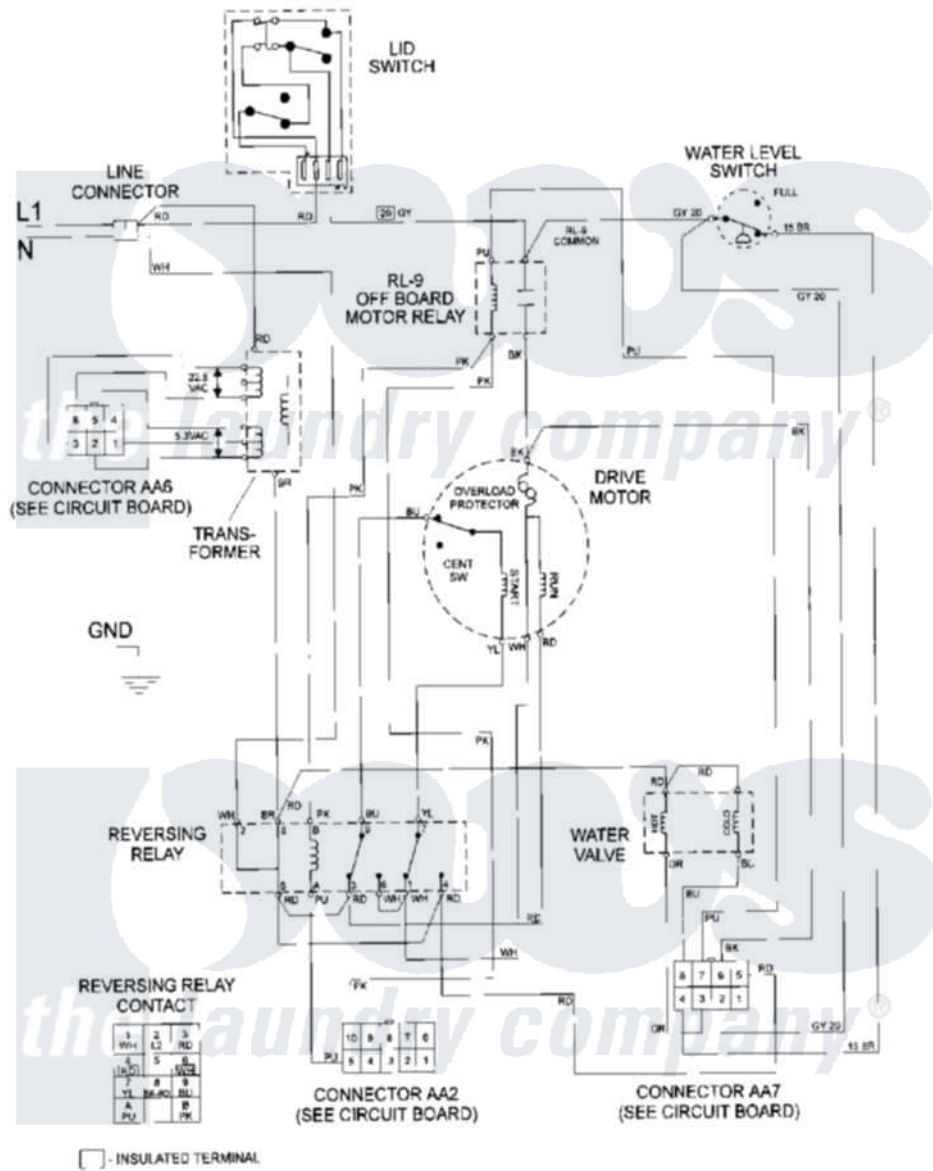

# Maytag MAT12PDBAW 09 - WIRING INFORMATION

Maytag [Residential Maytag MAT12PDBAW Washer Parts](#) Parts Diagram 09 - WIRING INFORMATION  
 Click on the part number to view part

Item	Original Part Number	Replaced By	Status	Part Description
001	NLA		Not Available	WIRING INFORMATION