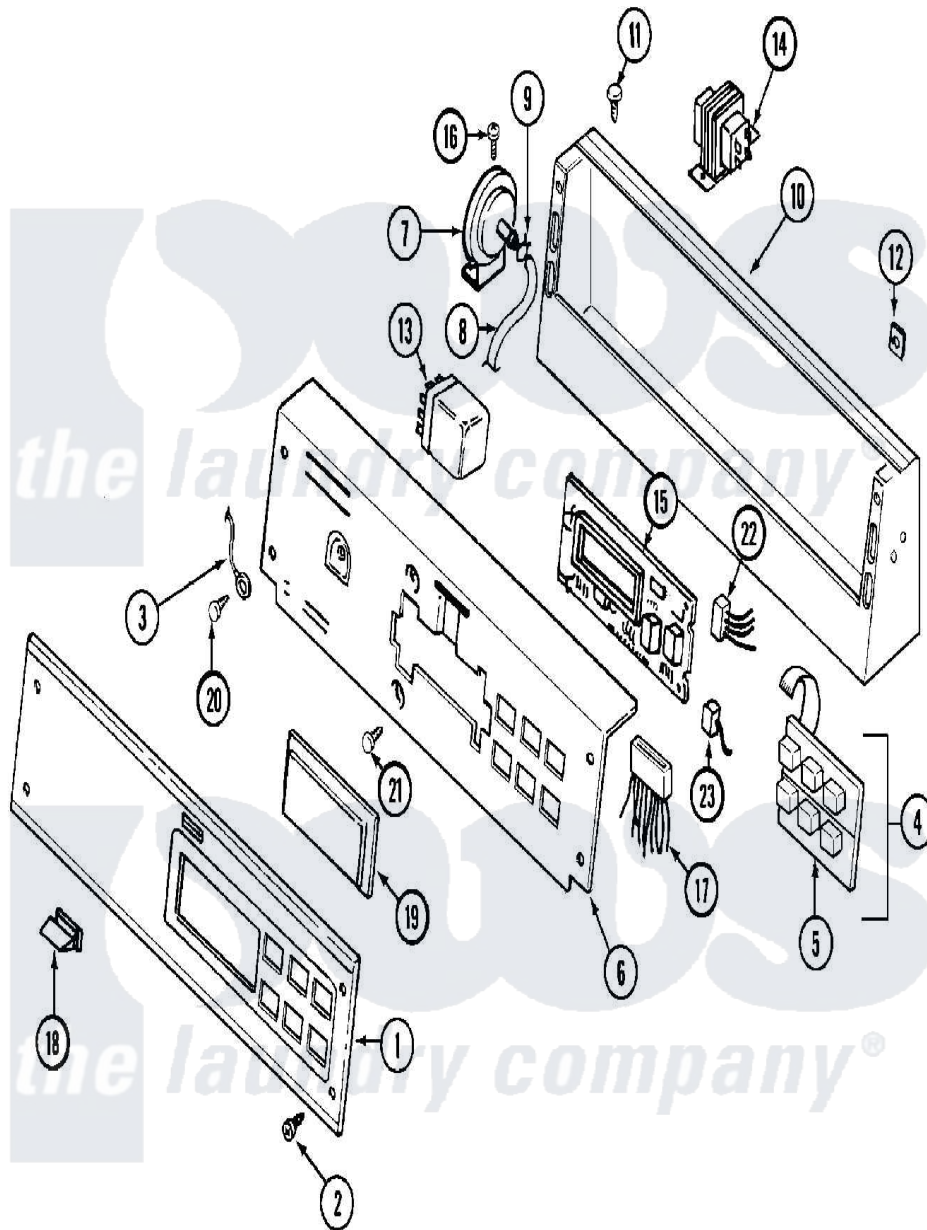

Maytag MAT12PDBBL 01 - CONTROL PANEL

Maytag Residential Maytag MAT12PDBBL Washer Parts Parts Diagram 01 - CONTROL PANEL
 Click on the part number to view part

Item	Original Part Number	Replaced By	Status	Part Description
001	22001958	22004305		Facia, Pd/Ps
002	215506			Screw, Control Panel Overlay
003	22001959			Wire, Ground
004	206808	W10135389		Push Button And Switch Assembly
"	215526			Screw, Circuit Board
005	215517	W10131113		Push Button
006	206780			Control Cover Assembly
"	22001964	22002904		Bracket, Back
007	22001308			Switch, Water Level
008	22001619			Tube, Water Level Switch
009	410296	596669		Clamp, Manifold
010	206780			Control Cover Assembly
"	206780L	206780		Control Cover Assembly
"	22003091			Console
"	22003092			Console
011	212276	W10116760		Screw

012	215003		Fastener, Panel And Bracket
013	206421		Relay, Motor Reversing
"	206824	W10133335	Relay, Motor
014	211294	90767	Screw, 8A X 3/8 HeX Washer Head Tapping
"	22001960		Transformer
"	Y313559		Screw
015	22001511	22002954	Deflector, Water
"	22001955	22004222	Commercial D.C. Control Board
"	33001204		Stand-Off, Ccontrol Board
"	912077		Locknut, Reader Harness
"	NLA	Not Available	KIT, BATTERY & SUPPORT
016	211294	90767	Screw, 8A X 3/8 HeX Washer Head Tapping
017	22001963		Wire Harness, Main
"	22002699	902577	Capacitor, Thermostat
"	22002986		Wire Harness, Main
"	314531		Connector, Edgeboard
"	Y312953		Terminal, Edgeboard
018	214610		Bumper, Lid
019	22001962	W10131114	Cover, Display
020	210186	3370225	Screw
021	215527	W10140652	Screw, 6-20 X 1/2
022	22001965		Optic Switch Assembly
"	NLA	Not Available	CONNECTOR, EDGEBOARD- ---NA
023	22001361		Connector, Edgeboard
"	22001966		Harness, Sensor Switch