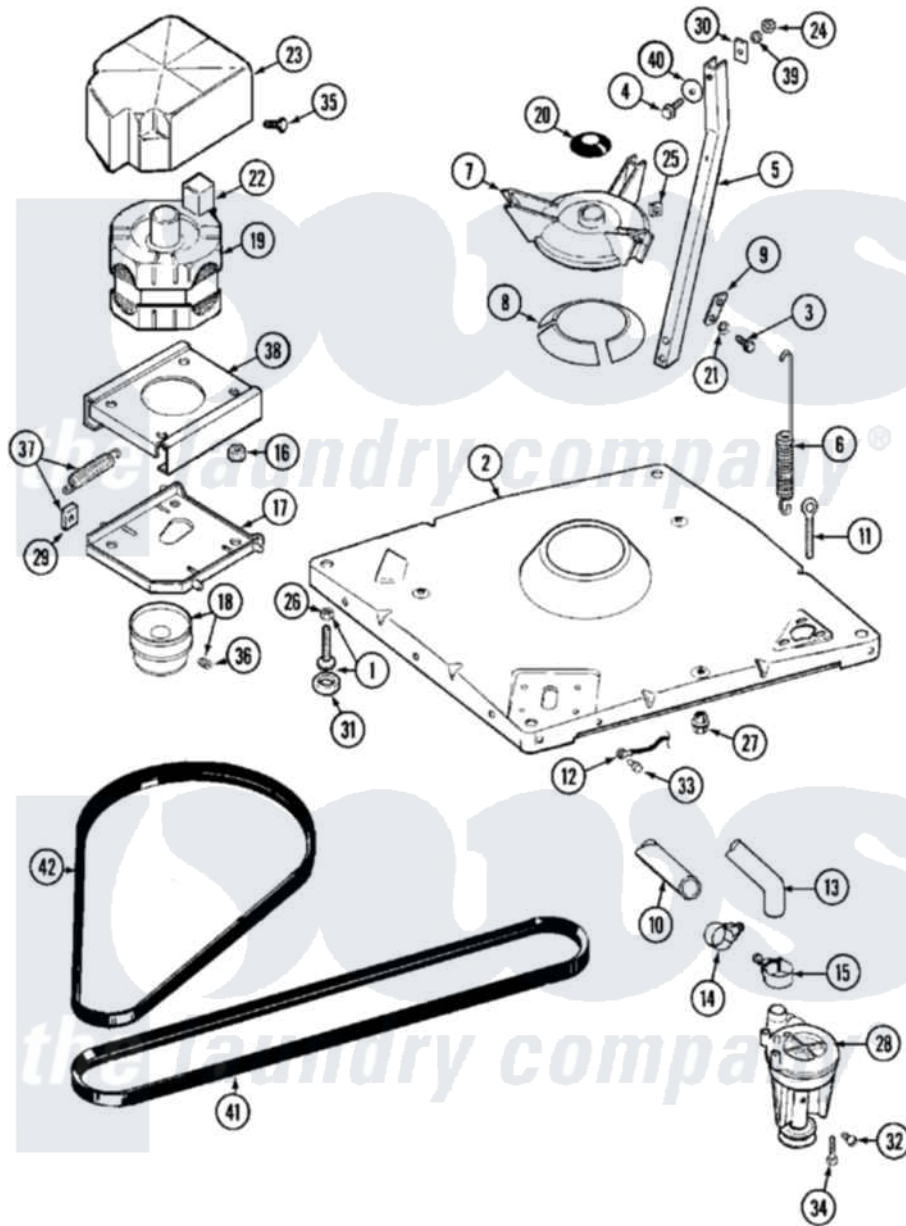

Maytag MAT12PDBBL 05 - BASE

Maytag [Residential Maytag MAT12PDBBL Washer Parts](#) Parts Diagram 05 - BASE
 Click on the part number to view part

Item	Original Part Number	Replaced By	Status	Part Description
001	Y302699	22003428		Leg, Adjustable
002	22001172	22002150		Base
003	Y015627			Screw- Hex
004	200744	W10175939		Bolt
"	205254	W10175938		Bolt
005	213100		Not Available	PART NOT USED
006	22001300			Spring, Centering
007	203725			Damper W/Bolt And Clip
008	203956			Damper Pad Kit
009	213073			Washer, Double Brace
010	22001816			Hose, Drain
011	216416			Bolt, Eye/Centering Spring
012	901220			Ground Wire
013	Y212989			Hose, Outer Tub To Pump
014	Y22001820	285655		Clamp, Hose
015	22001640	285655		Clamp, Hose

016	Y311426	3400029	Nut, Adapter Plate
017	22001301		Mount, Motor Lower-Assembly
018	200816	6-2008160	Pulley- MO
019	201805	12002351	Motor-Drve
020	22001511	22002954	Deflector, Water
021	911852	486009	Lockwasher
022	205131		Switch, Motor External Start
"	205132	Not Available	SWITCH, MOTOR EXTERNAL START No.201664-14,205463-4 & 201800-4
"	206505	Not Available	PROD. No.201664-15, & No.205463-3.
"	NLA	Not Available	SWITCH, MOTOR EXTERNAL START
023	215098		Shield, Motor
024	Y052734		Nut, Carrage Bolts And Bracket
025	Y052785		Nut, Brace To Damper
026	210385		Lock Nut For Adjustable Leg
027	211949		Nut, Adjustment Eyebolt
028	202203	6-2022030	Pump As Pa
029	Y204998	205000	Roller And Spring Kit 4+Spr
030	212979	Not Available	WASHER, TUB BRACE
031	210684		Foot, Adjustable Leg
032	Y015408	22003235	Screw, Bearing Insert
033	210186	3370225	Screw
034	211880		Screw, HeX Head No.10 X 1/2 Inc
035	213121	3400111	Screw, 12-14 X 5/8
036	Y053241		Set Screw, Motor Pulley
037	205000		Roller And Spring Kit 4+Spr
038	214956		Motor Mount Assembly
039	Y054867		Washer, Lock
040	211100		Washer, Outer Tub
041	211124		Part Not Used
042	211125		V Belt, Drive Pulley