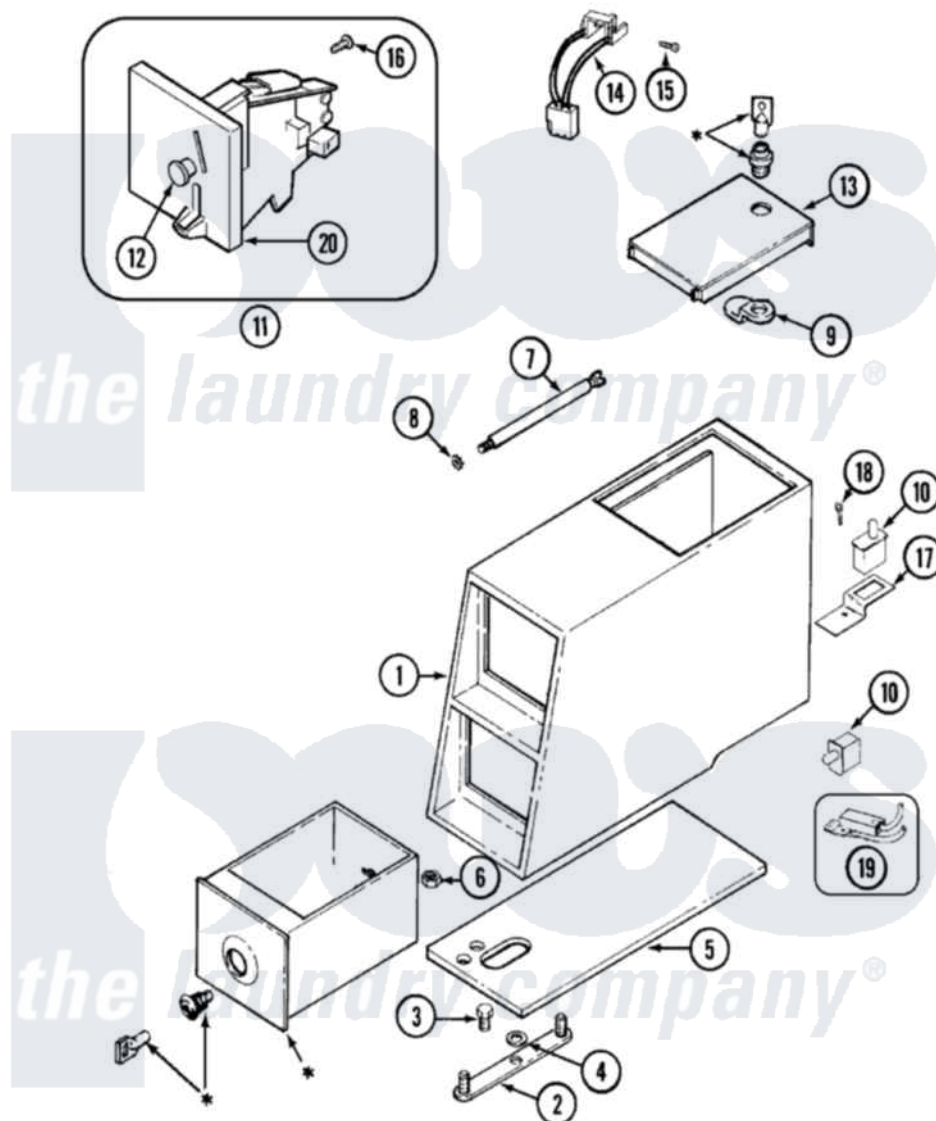

Maytag MAT12PDBBQ 01 - CONTROL CENTER (MAT12PDBAQ)

* CONTACT YOUR COMMERCIAL LAUNDRY DISTRIBUTOR

Maytag [Residential Maytag MAT12PDBBQ Washer Parts](#) Parts Diagram 01 - CONTROL CENTER (MAT12PDBAQ)
 Click on the part number to view part

Item	Original Part Number	Replaced By	Status	Part Description
1	33002428	22002480		Vault, Coin PD Coin Drop Supplied By Dist.
3	211294	90767		Screw, 8A X 3/8 HeX Washer Head Tapping
4	910309			Washer, Mounting Strap
5	22002599			Gasket, Coin Vault
6	Y052740	62739		Nut, Lock
7	213035			Bolt, Locking
8	910181			Lockwasher, Terminal Block
9	22001905			Cam, Locking
10	33001250			Switch, Vault And Service Door
"	912012	3400409		Screw
11	22004112			Coin Drop Greenwald Us.25
"	22001873	22004112		Coin Drop Greenwald Us.25
"	22003815			Dual Faceplate
"	22002144			Single Faceplate

12	216200		Face Plate Return Button
13	22002886	22003692	Timer Access Door Assembly
14	22001965		Optic Switch Assembly
15	314665		Screw, Switch Assembly
16	216068		Screw, Coin Drop
17	22001404		Bracket, Service Switch
18	212276	W10116760	Screw
19	22001966		Harness, Sensor Switch
20	22002144		Single Faceplate
"	33002647		Single Faceplate Assembly