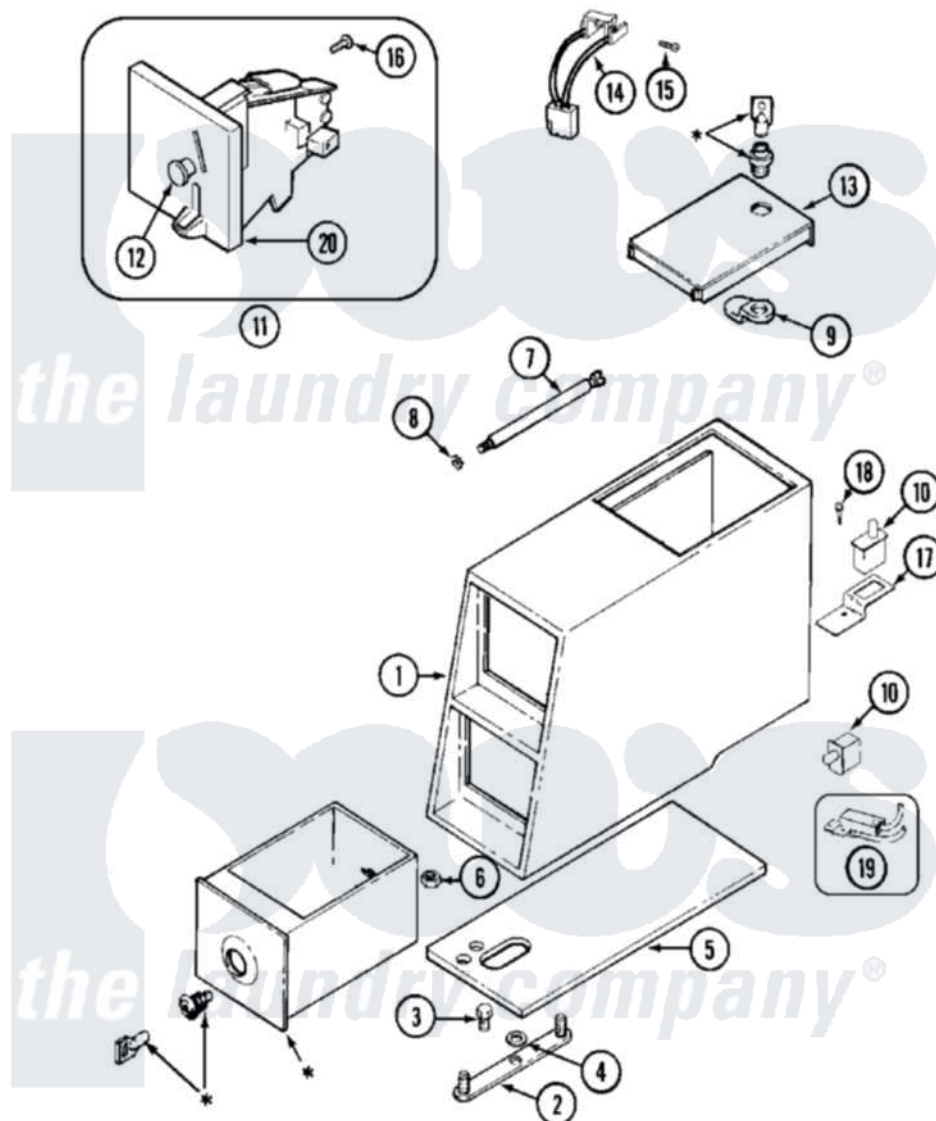

Maytag MAT12PDBBW 02 - CONTROL CENTER

* CONTACT YOUR COMMERCIAL LAUNDRY DISTRIBUTOR

Maytag [Residential Maytag MAT12PDBBW Washer Parts](#) Parts Diagram 02 - CONTROL CENTER
 Click on the part number to view part

Item	Original Part Number	Replaced By	Status	Part Description
001	22002480			Vault, Coin PD Coin Drop Supplied By Dist.
"	22002481	22002480		Vault, Coin PD Coin Drop Supplied By Dist.
002	22001810		Not Available	STRAP, MOUNTING
003	211294	90767		Screw, 8A X 3/8 HeX Washer Head Tapping
004	910309			Washer, Mounting Strap
005	22001870			Gasket, Coin Vault
"	22001874			Gasket, Coin Vault
006	Y052740	62739		Nut, Lock
007	213035			Bolt, Locking
008	910181			Lockwasher, Terminal Block
009	NLA		Not Available	CAM, LOCKING
010	33001250			Switch, Vault And Service Door
"	912012	3400409		Screw
011	22001873	22004112		Coin Drop Greenwald Us.25

"	22001875		Coin Drop Assembly-Dual
"	22002144		Single Faceplate
"	22002535	W10133245	Dual Coin Drop Assembly
"	22003815		Dual Faceplate
"	22004112		Coin Drop Greenwald Us.25
012	216200		Face Plate Return Button
013	22001910	22003679	Timer Access Door Assembly
"	22001911	22003692	Timer Access Door Assembly
014	22001965		Optic Switch Assembly
015	314665		Screw, Switch Assembly
016	216068		Screw, Coin Drop
017	22001404		Bracket, Service Switch
018	212276	W10116760	Screw
019	22001966		Harness, Sensor Switch
020	22002144		Single Faceplate
"	33002647		Single Faceplate Assembly