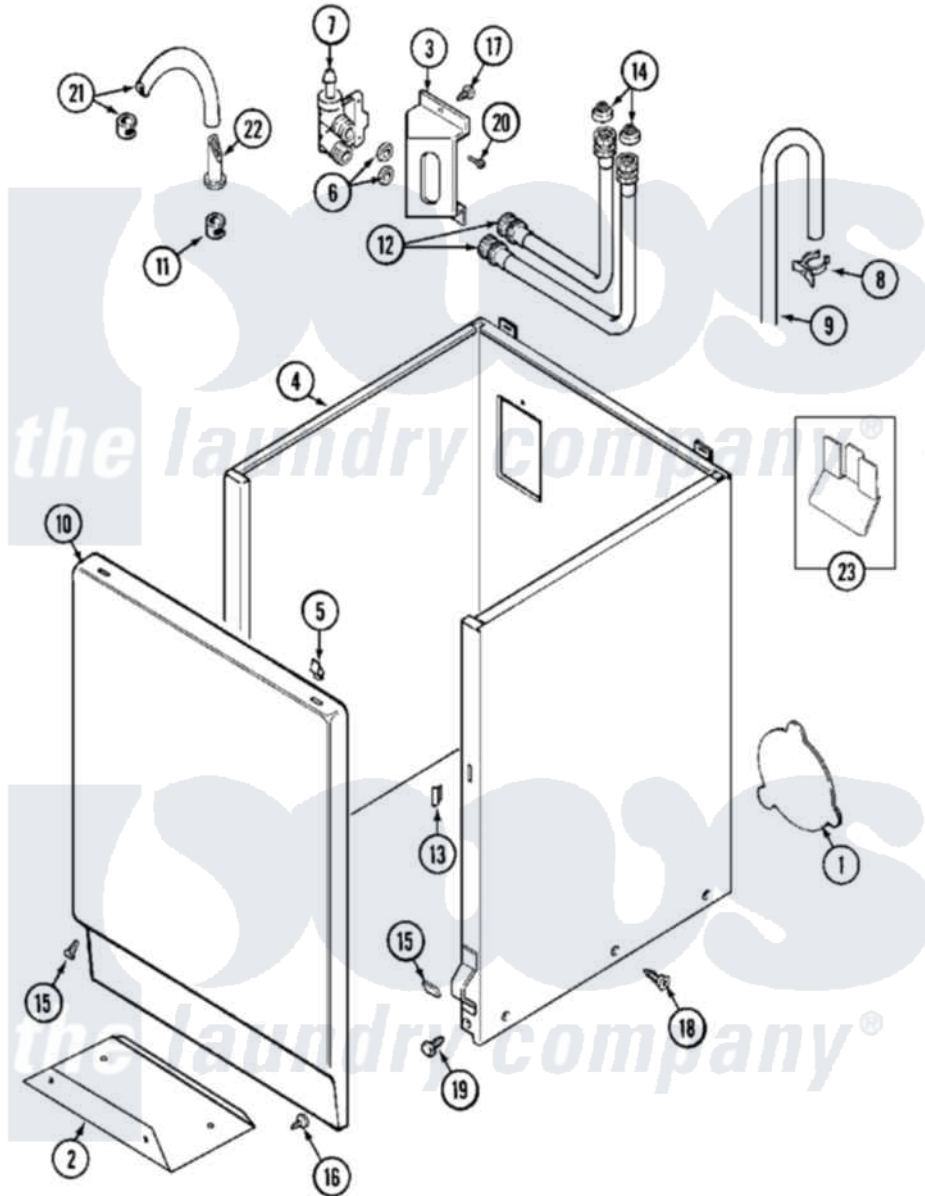

Maytag MAT12PDBBW 03 - CABINET

Maytag [Residential Maytag MAT12PDBBW Washer Parts](#) Parts Diagram 03 - CABINET
 Click on the part number to view part

Item	Original Part Number	Replaced By	Status	Part Description
001	211294	90767		Screw, 8A X 3/8 HeX Washer Head Tapping
"	212985	22002924		Plate, Access
"	NLA		Not Available	PLATE, ACCESS
002	213846			Guard, Belt
003	214812	22002361		Bracket, Water Valve
"	22003217	3370225		Screw
004	22001972			Clip, Cabinet
"	22001995			Screw Note: Screw, Tumbler Front And Shroud
"	22002381			V-Bracket
"	22002382			Fastener, V-Bracket
"	NLA		Not Available	CABINET (WHT)
005	22001650			Fastener, Spring
006	Y013783			Washer, Inlet Hose
007	205161	489503		Clamp
"	214337	96160		Screen

"	22001604		Valve, Water 120V 60Hz
008	22001815	22002765	Clip, Hose
009	22001816		Hose, Drain
"	22002700	22003410	Hose, Drain
"	22002701	22003814	Retainer, Drain Hose
010	22001803	Not Available	PANEL, FRONT (WHT)
"	22001804	22002653	Panel, Front
011	205161	489503	Clamp
012	205828	202860	Inlet Hose Assembly
013	214376	22002331	Spacer, Front Panel
014	200961	12001413	Strainer And Washer Kit
015	213325		Clip, Retaining
"	22001496		Front Panel Fastener And Screw
016	211294	90767	Screw, 8A X 3/8 HeX Washer Head Tapping
017	212276	W10116760	Screw
018	213007		Xfor Cabinet See Cabinet, Back
019	213121	3400111	Screw, 12-14 X 5/8
"	213122	27001200	Screw
020	Y313561		Screw----NA
021	22001608	22001954	Injector Hose And Clamp Kit
022	22001900		Preventer, Back Flow
023	22001972		Clip, Cabinet