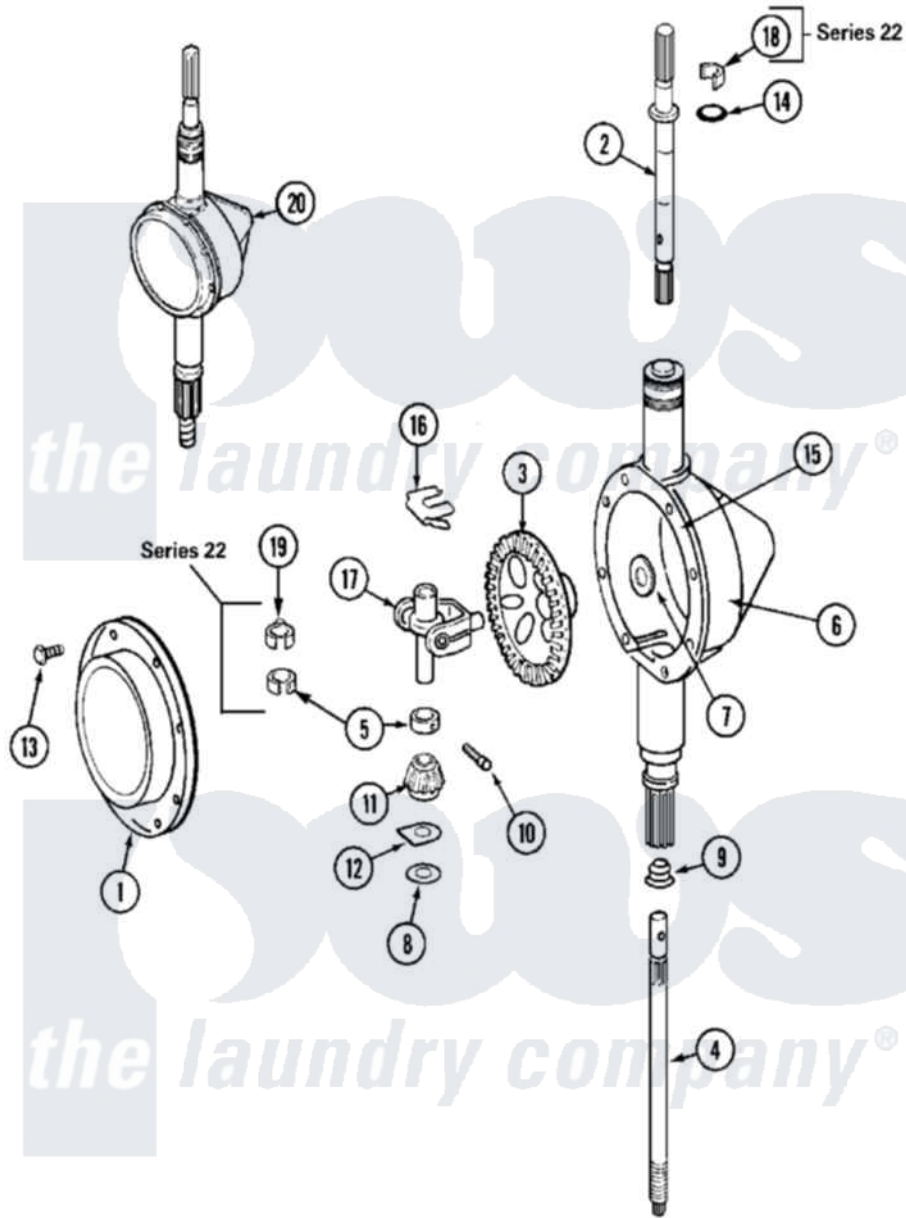

Maytag MAT12PDBBW 06 - TRANSMISSION

Maytag [Residential Maytag MAT12PDBBW Washer Parts](#) Parts Diagram 06 - TRANSMISSION
 Click on the part number to view part

Item	Original Part Number	Replaced By	Status	Part Description
001	206628			Cover, Transmission
002	207153	6-2097820		Kit- Shaft
"	22002415	6-2168983		Shaft- Agi
003	206713	6-2067130		Gear- Beve
004	22002343	6-2300060		Shaft- Cen
"	NLA		Not Available	SHAFT, CENTER
005	215415		Not Available	COLLAR, LOWER
"	22002353			Collar, Center Shaft
006	206625	6-2097790		Transmison
"	22002537			Housing, Transmission
"	Y056080	6-0560800		Oil
007	215394			Washer, Bevel Gear
008	211483	6-2114830		Washer- SP
009	206602	207843		Lip Seal Repair Kit
010	W10124350		Not Available	NOT REQUIRED PART OR SEE NOTE
"	Y206629			Pin, Collar

011	215401	W10221114	Pinion
012	215395		Plate, Clutch
013	215417	Not Available	SCREW, TRANSMISSION COVER
014	210690		Seal, Rubber
"	22002417		O-Ring Agitator Shaft
015	Y058700	675652	Adhesive
016	215581		Spring, Agitator Shaft
"	W10124350	Not Available	NOT REQUIRED PART OR SEE NOTE
017	206685	6-2066850	Yoke
018	206708	6-2097790	Transmison
"	22002340		Collar, Agitator Shaft
019	22002340		Collar, Agitator Shaft
020	22002127	6-2097790	Transmison