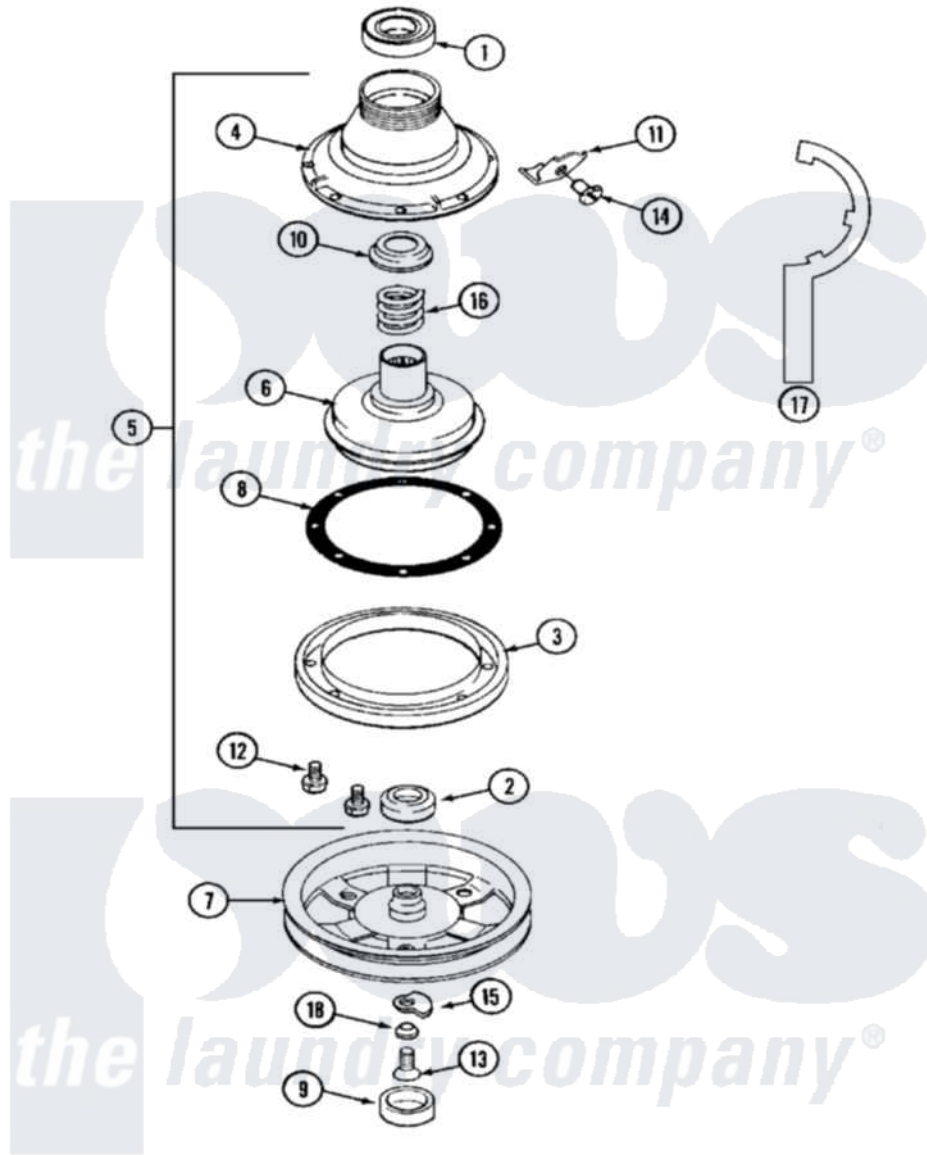

Maytag MAT12PDBBW 07 - CLUTCH & BRAKE

Maytag [Residential Maytag MAT12PDBBW Washer Parts](#) Parts Diagram 07 - CLUTCH & BRAKE
 Click on the part number to view part

Item	Original Part Number	Replaced By	Status	Part Description
001	Y200720	22003441		Bearing, Rear
002	200835			Bearing, Brake Rotor
003	211043	6-2011900		Brake Asse
004	211045	6-2011900		Brake Asse
005	201190	6-2011900		Brake Asse
006	201126	6-2011900		Brake Asse
007	211059	6-2301530		Pulley
"	22002431	6-2301550		Pulley Assembly
008	211042	6-2011900		Brake Asse
009	22002428			Cover, Dust
"	NLA		Not Available	CAP, OIL RETAINER
010	211039	6-2011900		Brake Asse
011	213325			Clip, Retaining
012	211000			SCREW, BRAKE DRUM (HEX HEAD)
013	211375	681582		Screw
014	213326			Bolt, Sems Retaining Clip

015	211089		Lug, Stop Pulley
016	211041	6-2011900	Brake Asse
017	Y038315	038315	Tool
018	211090	22003555	Washer, Stop Lug