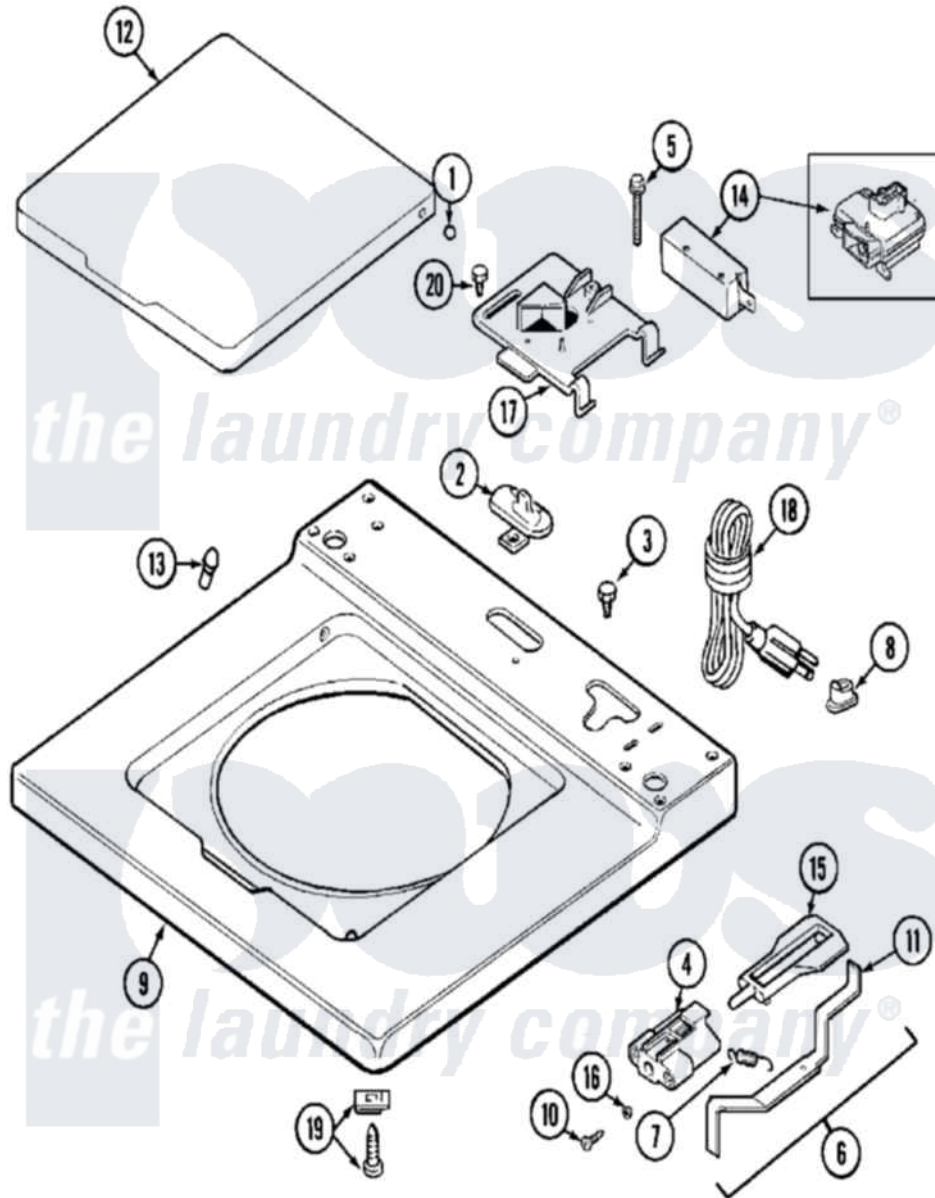

# Maytag MAT12PDBBW 08 - TOP

Maytag [Residential Maytag MAT12PDBBW Washer Parts](#) Parts Diagram 08 - TOP  
 Click on the part number to view part

Item	Original Part Number	Replaced By	Status	Part Description
001	<a href="#">211726</a>			Hinge, Ball Lid
002	207159	<a href="#">489355</a>		Screw, 8 X 1/2
"	<a href="#">22001298</a>			Cap, Top Cover
003	210186	<a href="#">3370225</a>		Screw
004	<a href="#">22002135</a>			Bracket, Unbalance
005	<a href="#">213501</a>			Screw, No.6-20 X 1-1/8 Inch
006	<a href="#">22001681</a>			Unbalance Lever Assembly
"	<a href="#">22001969</a>			Unbalance Lever Assembly
007	<a href="#">213720</a>			Spring, Lid Switch
008	<a href="#">211881</a>			Grommet, Cord Part Not Used- Gas Models Only
009	<a href="#">22001970</a>			Cover Assembly, Top
"	22001971	<a href="#">22002888</a>		Cover, Top
010	910182	<a href="#">25-7809</a>		Screw, No.6-20 1/2 Flthd Torx
011	<a href="#">22001672</a>			Lever, Unbalance
"	<a href="#">22001968</a>			Lever, Unbalance
012	<a href="#">22001341</a>			Lid W/Legend

"	22001342	<a href="#">22002656</a>	Lid, With Legend
013	<a href="#">212716</a>		Bumper, Lid
014	205415	<a href="#">279347</a>	Switch-Lid
"	22001967	<a href="#">12001908</a>	Switch-Lid
015	<a href="#">216255</a>		Plunger, Lid Switch
016	<a href="#">211500</a>		Washer, Bracket To Top Cover
017	<a href="#">22001678</a>		Bracket, Switch And Fuse
018	22001549	<a href="#">22003062</a>	Cord, Power
019	<a href="#">204445</a>		Screw And Fastener Assembly
020	207159	<a href="#">489355</a>	Screw, 8 X 1/2