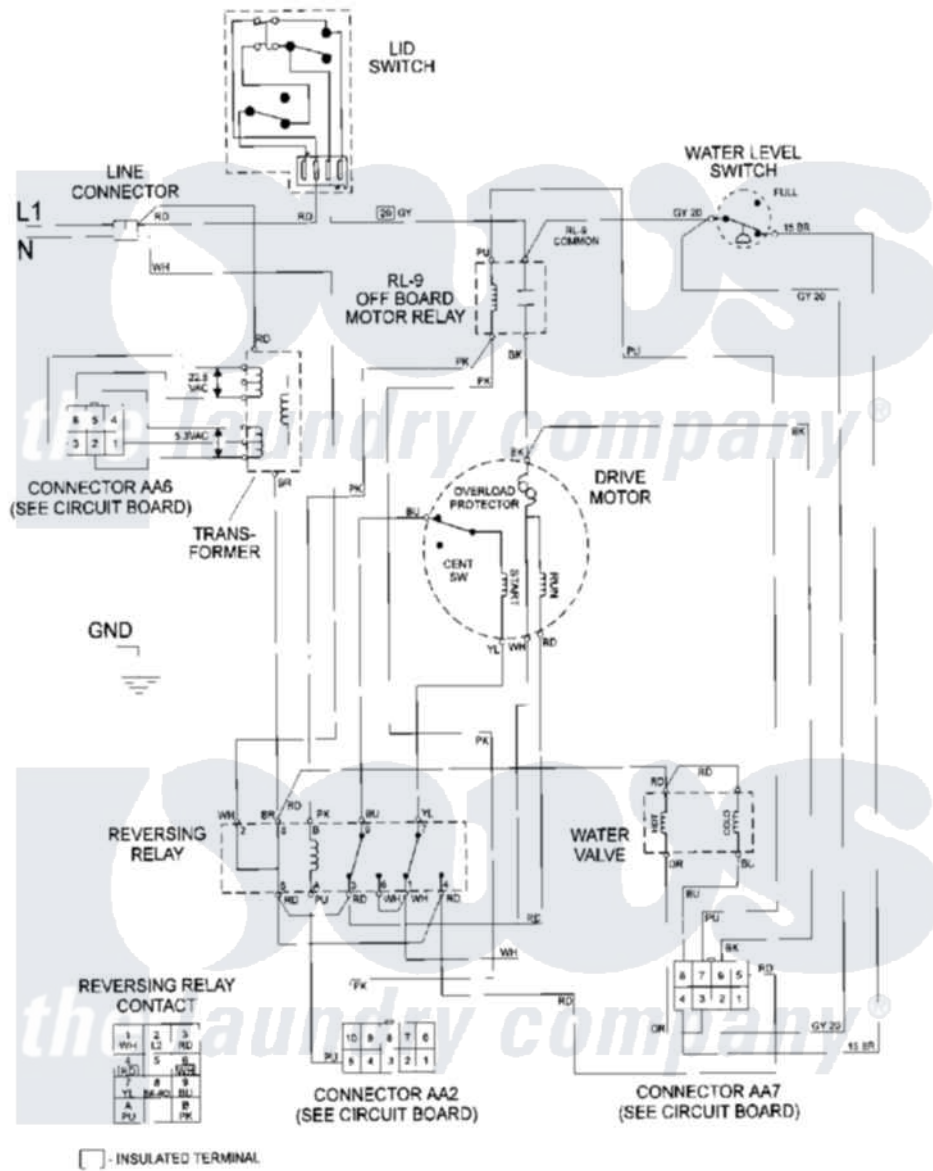

Maytag MAT12PDBBW 09 - WIRING INFORMATION

Maytag [Residential Maytag MAT12PDBBW Washer Parts](#) Parts Diagram 09 - WIRING INFORMATION
 Click on the part number to view part

Item	Original Part Number	Replaced By	Status	Part Description
001	NLA		Not Available	WIRING INFORMATION