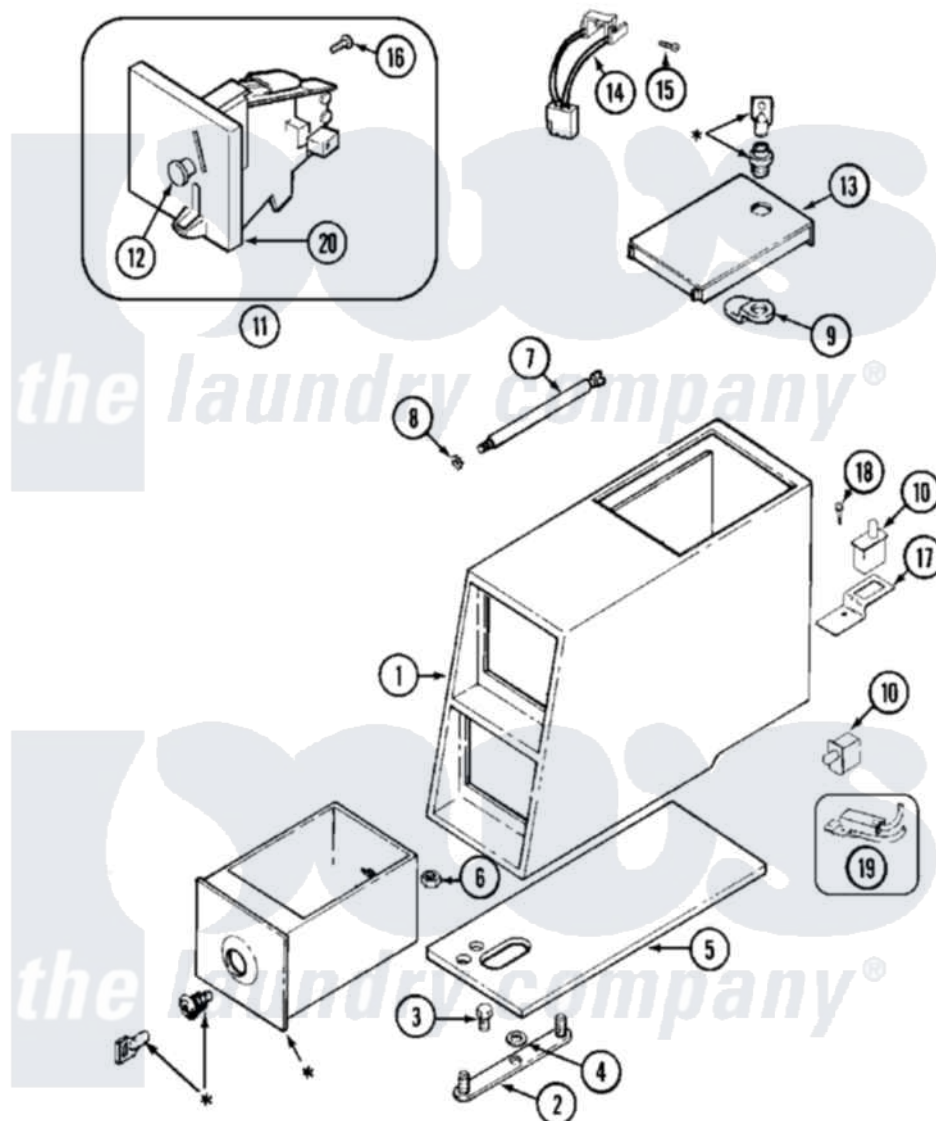

Maytag MAT12PDCBL 01 - CONTROL CENTER

* CONTACT YOUR COMMERCIAL LAUNDRY DISTRIBUTOR

Maytag [Residential Maytag MAT12PDCBL Washer Parts](#) Parts Diagram 01 - CONTROL CENTER
Click on the part number to view part

Item	Original Part Number	Replaced By	Status	Part Description
001	22002428			Cover, Dust
"	22002480			Vault, Coin PD Coin Drop Supplied By Dist.
"	22002481	22002480		Vault, Coin PD Coin Drop Supplied By Dist.
002	22001810		Not Available	STRAP, MOUNTING
003	211294	90767		Screw, 8A X 3/8 HeX Washer Head Tapping
004	910309			Washer, Mounting Strap
005	22001870			Gasket, Coin Vault
"	22001874			Gasket, Coin Vault
"	22002599			Gasket, Coin Vault
006	Y052740	62739		Nut, Lock
007	213035			Bolt, Locking
008	910181			Lockwasher, Terminal Block
009	NLA		Not Available	CAM, LOCKING
010	33001250			Switch, Vault And Service Door