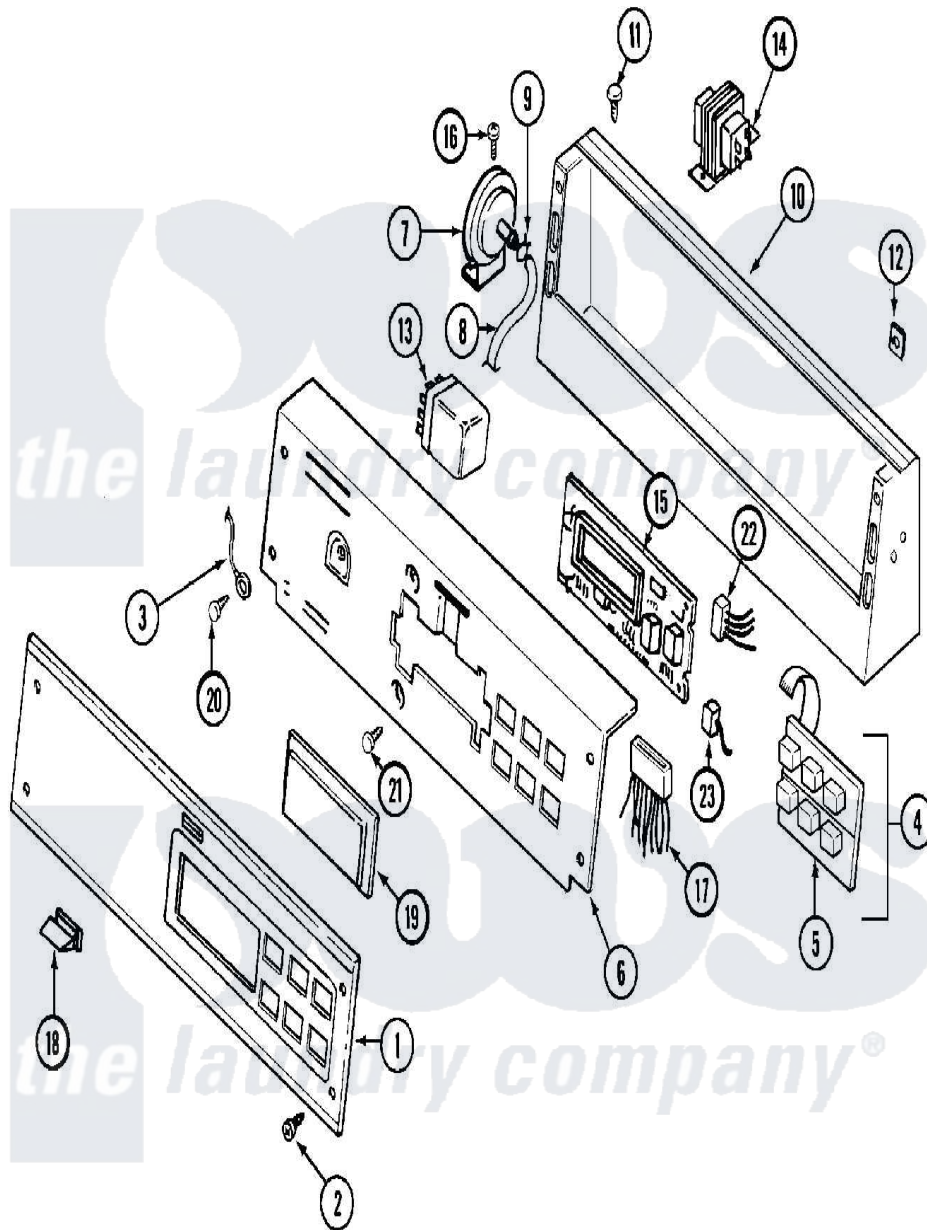

Maytag MAT12PDCBL 02 - CONTROL PANEL

Maytag Residential Maytag MAT12PDCBL Washer Parts Parts Diagram 02 - CONTROL PANEL
 Click on the part number to view part

Item	Original Part Number	Replaced By	Status	Part Description
001	22001958	22004305		Facia, Pd/Ps
002	215506			Screw, Control Panel Overlay
003	22001959			Wire, Ground
004	206808	W10135389		Push Button And Switch Assembly
"	215526			Screw, Circuit Board
005	215517	W10131113		Push Button
006	22001961			Bracket, Back
"	22001964	22002904		Bracket, Back
"	22002904			Bracket, Back
007	22001308			Switch, Water Level
008	22001619			Tube, Water Level Switch
009	410296	596669		Clamp, Manifold
010	206780			Control Cover Assembly
"	206780L	206780		Control Cover Assembly
"	22002884			Console
011	212276	W10116760		Screw

012	215003		Fastener, Panel And Bracket
013	206421		Relay, Motor Reversing
"	206824	W10133335	Relay, Motor
014	211294	90767	Screw, 8A X 3/8 HeX Washer Head Tapping
"	22001960		Transformer
"	Y313559		Screw
015	22001511	22002954	Deflector, Water
"	22001955	22004222	Commercial D.C. Control Board
"	33001204		Stand-Off, Ccontrol Board
"	912077		Locknut, Reader Harness
016	211294	90767	Screw, 8A X 3/8 HeX Washer Head Tapping
017	22001963		Wire Harness, Main
"	22002699	902577	Capacitor, Thermostat
"	22002986		Wire Harness, Main
"	314531		Connector, Edgeborard
"	Y312953		Terminal, Edgeboard
018	214610		Bumper, Lid
019	22001962	W10131114	Cover, Display
020	210186	3370225	Screw
021	215527	W10140652	Screw, 6-20 X 1/2
022	22001965		Optic Switch Assembly
"	NLA	Not Available	CONNECTOR, EDGEBOARD- --NA
023	22001361		Connector, Edgeboard
"	22001966		Harness, Sensor Switch
"	Y352890	Not Available	CABLE TIE (HDWR.PKG.)