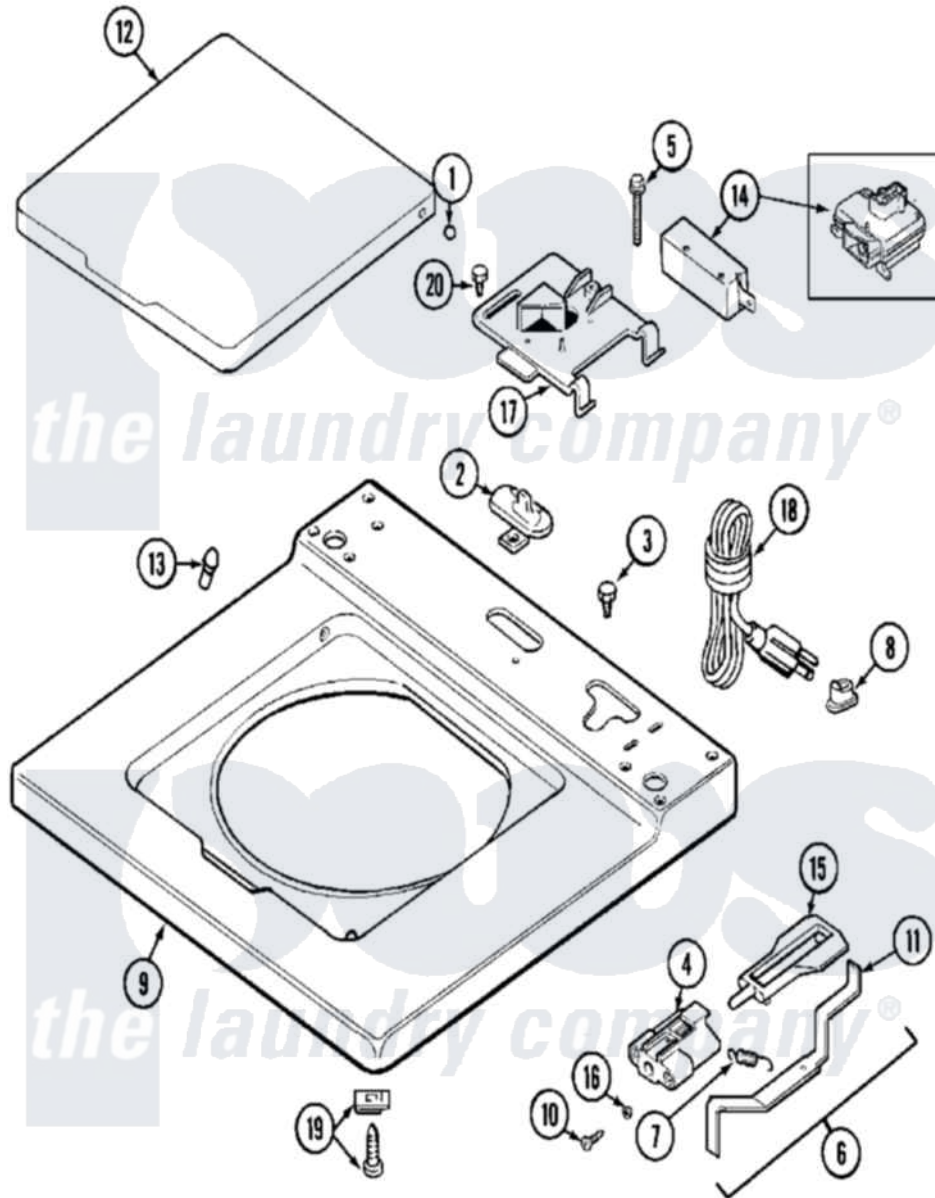

Maytag MAT12PDCBL 03 - TOP

Maytag [Residential Maytag MAT12PDCBL Washer Parts](#) Parts Diagram 03 - TOP
 Click on the part number to view part

Item	Original Part Number	Replaced By	Status	Part Description
001	211726			Hinge, Ball Lid
002	207159	489355		Screw, 8 X 1/2
"	22001298			Cap, Top Cover
003	210186	3370225		Screw
004	22002135			Bracket, Unbalance
005	213501			Screw, No.6-20 X 1-1/8 Inch
006	22001681			Unbalance Lever Assembly
"	22001969			Unbalance Lever Assembly
007	213720			Spring, Lid Switch
008	211881			Grommet, Cord Part Not Used- Gas Models Only
009	22001970			Cover Assembly, Top
"	22001971	22002888		Cover, Top
"	22002888			Cover, Top
"	22002926			Screw, Hex Head
010	910182	25-7809		Screw, No.6-20 1/2 Flthd Torx
011	22001672			Lever, Unbalance

"	22001968		Lever, Unbalance
012	22001341		Lid W/Legend
"	22001342	22002656	Lid, With Legend
"	22002656		Lid, With Legend
013	212716		Bumper, Lid
014	205415	279347	Switch-Lid
"	22001967	12001908	Switch-Lid
015	216255		Plunger, Lid Switch
016	211500		Washer, Bracket To Top Cover
017	22001678		Bracket, Switch And Fuse
018	22001549	22003062	Cord, Power
019	204445		Screw And Fastener Assembly
020	207159	489355	Screw, 8 X 1/2