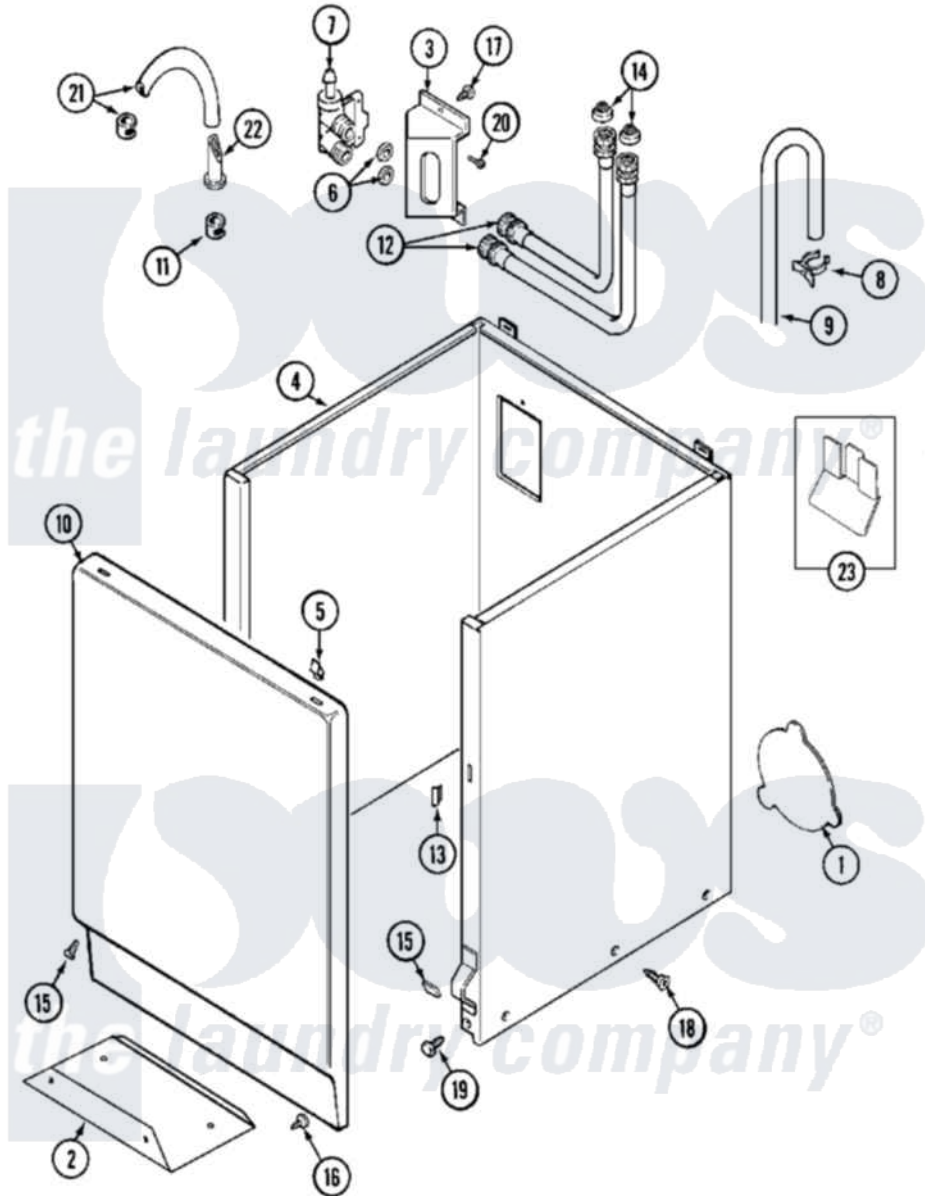

Maytag MAT12PDCBL 04 - CABINET

Maytag [Residential Maytag MAT12PDCBL Washer Parts](#) Parts Diagram 04 - CABINET
 Click on the part number to view part

Item	Original Part Number	Replaced By	Status	Part Description
001	211294	90767		Screw, 8A X 3/8 HeX Washer Head Tapping
"	212985	22002924		Plate, Access
"	NLA		Not Available	PLATE, ACCESS
002	213846			Guard, Belt
003	214812	22002361		Bracket, Water Valve
"	22003217	3370225		Screw
004	22001995			Screw Note: Screw, Tumbler Front And Shroud
"	22002381			V-Bracket
"	22002382			Fastener, V-Bracket
"	22002657		Not Available	CABINET ASSEMBLY (BSQ)
"	NLA		Not Available	CABINET (WHT)
005	22001650			Fastener, Spring
006	Y013783			Washer, Inlet Hose
007	205161	489503		Clamp
"	214337	96160		Screen

"	22001604		Valve, Water 120V 60Hz
008	22001815	22002765	Clip, Hose
009	22001816		Hose, Drain
"	22002700	22003410	Hose, Drain
"	22002701	22003814	Retainer, Drain Hose
010	22001803	Not Available	PANEL, FRONT (WHT)
"	22001804	22002653	Panel, Front
"	22002653		Panel, Front
011	205161	489503	Clamp
012	205828	202860	Inlet Hose Assembly
013	214376	22002331	Spacer, Front Panel
014	200961	12001413	Strainer And Washer Kit
015	213325		Clip, Retaining
"	22001496		Front Panel Fastener And Screw
016	211294	90767	Screw, 8A X 3/8 HeX Washer Head Tapping
017	212276	W10116760	Screw
018	213007		Xfor Cabinet See Cabinet, Back
019	213121	3400111	Screw, 12-14 X 5/8
"	213122	27001200	Screw
020	Y313561		Screw----NA
021	22001608	22001954	Injector Hose And Clamp Kit
022	22001900		Preventer, Back Flow
023	22001972		Clip, Cabinet