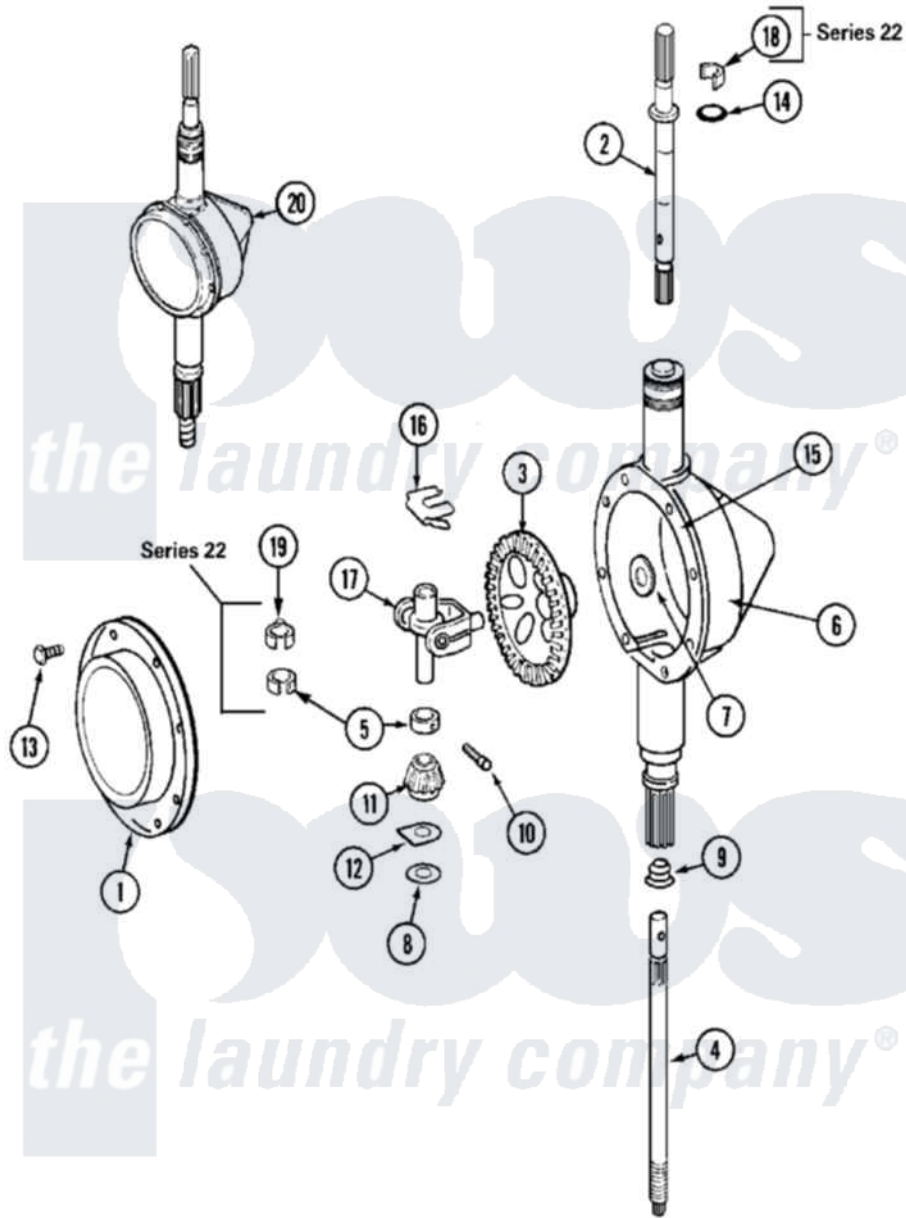

Maytag MAT12PDCBL 06 - TRANSMISSION

Maytag [Residential Maytag MAT12PDCBL Washer Parts](#) Parts Diagram 06 - TRANSMISSION
 Click on the part number to view part

Item	Original Part Number	Replaced By	Status	Part Description
001	206628			Cover, Transmission
002	207153	6-2097820		Kit- Shaft
"	22002415	6-2168983		Shaft- Agi
003	206713	6-2067130		Gear- Beve
004	22002343	6-2300060		Shaft- Cen
"	NLA		Not Available	SHAFT, CENTER
005	215415		Not Available	COLLAR, LOWER
"	22002353			Collar, Center Shaft
006	206625	6-2097790		Transmison
"	22002537			Housing, Transmission
"	Y056080	6-0560800		Oil
007	215394			Washer, Bevel Gear
008	211483	6-2114830		Washer- SP
009	206602	207843		Lip Seal Repair Kit
010	W10124350		Not Available	NOT REQUIRED PART OR SEE NOTE
"	Y206629			Pin, Collar

011	215401	W10221114	Pinion
012	215395		Plate, Clutch
013	215417	Not Available	SCREW, TRANSMISSION COVER
014	210690		Seal, Rubber
"	22002417		O-Ring Agitator Shaft
015	Y058700	675652	Adhesive
016	215581		Spring, Agitator Shaft
"	W10124350	Not Available	NOT REQUIRED PART OR SEE NOTE
017	206685	6-2066850	Yoke
018	22002340		Collar, Agitator Shaft
019	22002341		Collar, Lower Plastic Keeper
020	206708	6-2097790	Transmison
"	22002127	6-2097790	Transmison