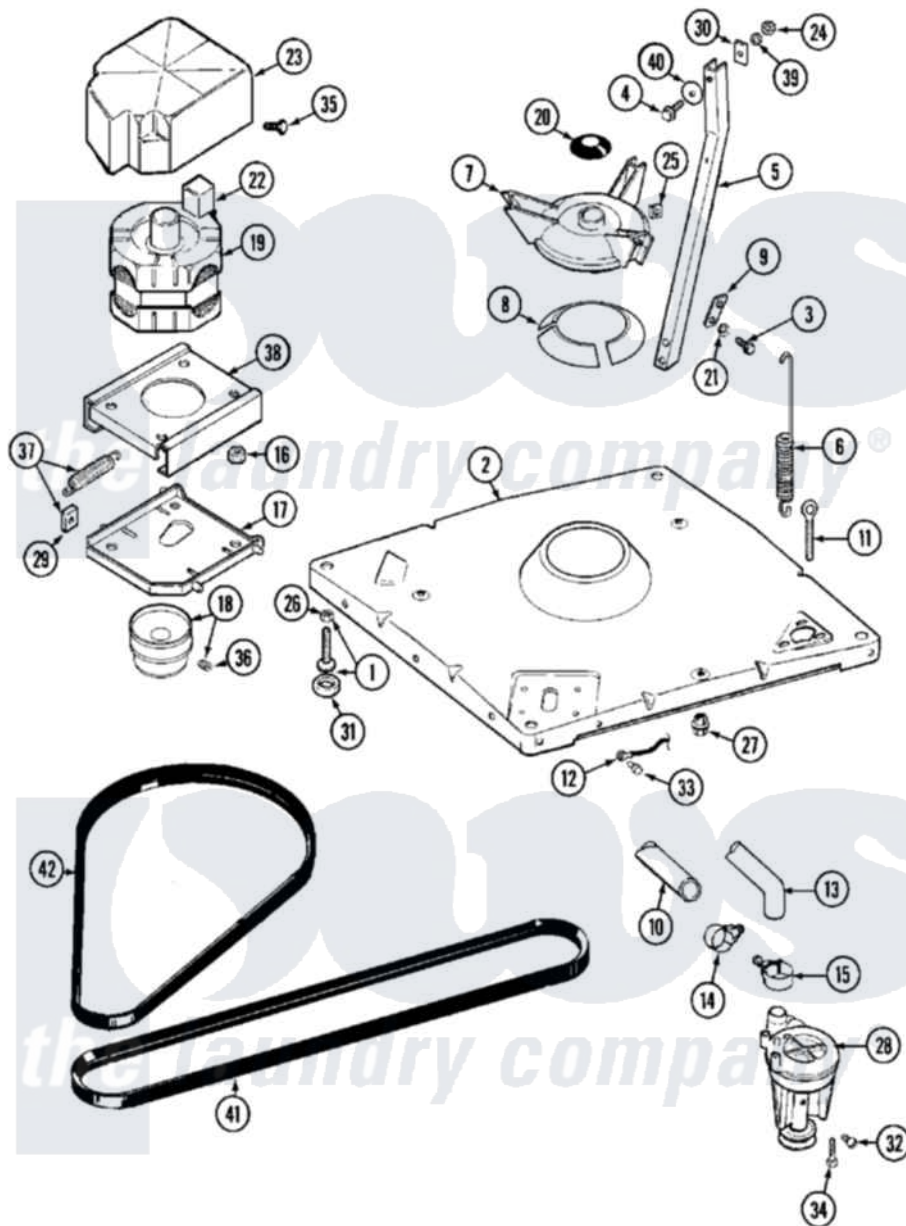

Maytag MAT12PDCBL 07 - BASE

Maytag [Residential Maytag MAT12PDCBL Washer Parts](#) Parts Diagram 07 - BASE
 Click on the part number to view part

Item	Original Part Number	Replaced By	Status	Part Description
001	Y302699	22003428		Leg, Adjustable
002	22001172	22002150		Base
003	Y015627			Screw- Hex
004	200744	W10175939		Bolt
"	205254	W10175938		Bolt
005	213100		Not Available	PART NOT USED
006	22001300			Spring, Centering
007	203725			Damper W/Bolt And Clip
008	203956			Damper Pad Kit
009	213073			Washer, Double Brace
010	22001816			Hose, Drain
011	216416			Bolt, Eye/Centering Spring
012	901220			Ground Wire
013	Y212989			Hose, Outer Tub To Pump
014	Y22001820	285655		Clamp, Hose
015	22001640	285655		Clamp, Hose

016	Y311426	3400029	Nut, Adapter Plate
017	22001301		Mount, Motor Lower-Assembly
018	200816	6-2008160	Pulley- MO
019	201805	12002351	Motor-Drve
020	22001511	22002954	Deflector, Water
021	911852	486009	Lockwasher
022	205131		Switch, Motor External Start
"	205132	Not Available	SWITCH, MOTOR EXTERNAL START No.201664-14,205463-4 & 201800-4
"	206505	Not Available	PROD. No.201664-15, & No.205463-3.
"	NLA	Not Available	SWITCH, MOTOR EXTERNAL START
023	215098		Shield, Motor
024	Y052734		Nut, Carrage Bolts And Bracket
025	Y052785		Nut, Brace To Damper
026	210385		Lock Nut For Adjustable Leg
027	211949		Nut, Adjustment Eyebolt
028	202203	6-2022030	Pump As Pa
029	Y204998	205000	Roller And Spring Kit 4+Spr
030	212979	Not Available	WASHER, TUB BRACE
031	210684		Foot, Adjustable Leg
032	Y015408	22003235	Screw, Bearing Insert
033	210186	3370225	Screw
034	211880		Screw, HeX Head No.10 X 1/2 Inc
035	213121	3400111	Screw, 12-14 X 5/8
036	Y053241		Set Screw, Motor Pulley
037	205000		Roller And Spring Kit 4+Spr
038	214956		Motor Mount Assembly
039	Y054867		Washer, Lock
040	211100		Washer, Outer Tub
041	211124		Part Not Used
042	211125		V Belt, Drive Pulley