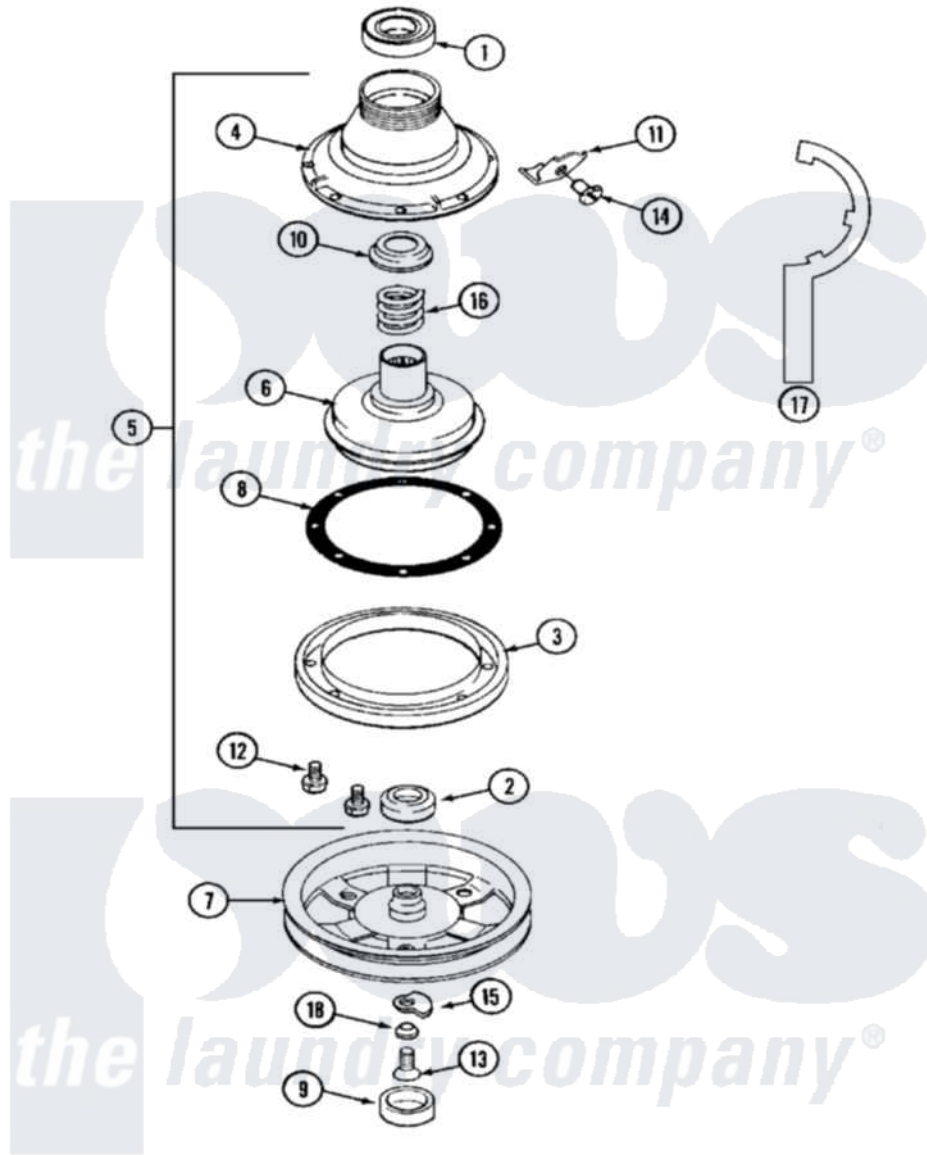

Maytag MAT12PDCBL 08 - CLUTCH & BRAKE

Maytag Residential Maytag MAT12PDCBL Washer Parts Parts Diagram 08 - CLUTCH & BRAKE
 Click on the part number to view part

Item	Original Part Number	Replaced By	Status	Part Description
001	Y200720	22003441		Bearing, Rear
002	200835			Bearing, Brake Rotor
003	211043	6-2011900		Brake Asse
004	211045	6-2011900		Brake Asse
005	201190	6-2011900		Brake Asse
006	201126	6-2011900		Brake Asse
007	211059	6-2301530		Pulley
"	22002431	6-2301550		Pulley Assembly
008	211042	6-2011900		Brake Asse
009	22002428			Cover, Dust
"	22002428			Cover, Dust
"	NLA		Not Available	CAP, OIL RETAINER
010	211039	6-2011900		Brake Asse
011	213325			Clip, Retaining
012	211000			SCREW, BRAKE DRUM (HEX HEAD)
013	211375	681582		Screw

014	213326		Bolt, Sems Retaining Clip
015	211089		Lug, Stop Pulley
016	211041	6-2011900	Brake Asse
017	Y038315	038315	Tool
018	211090	22003555	Washer, Stop Lug