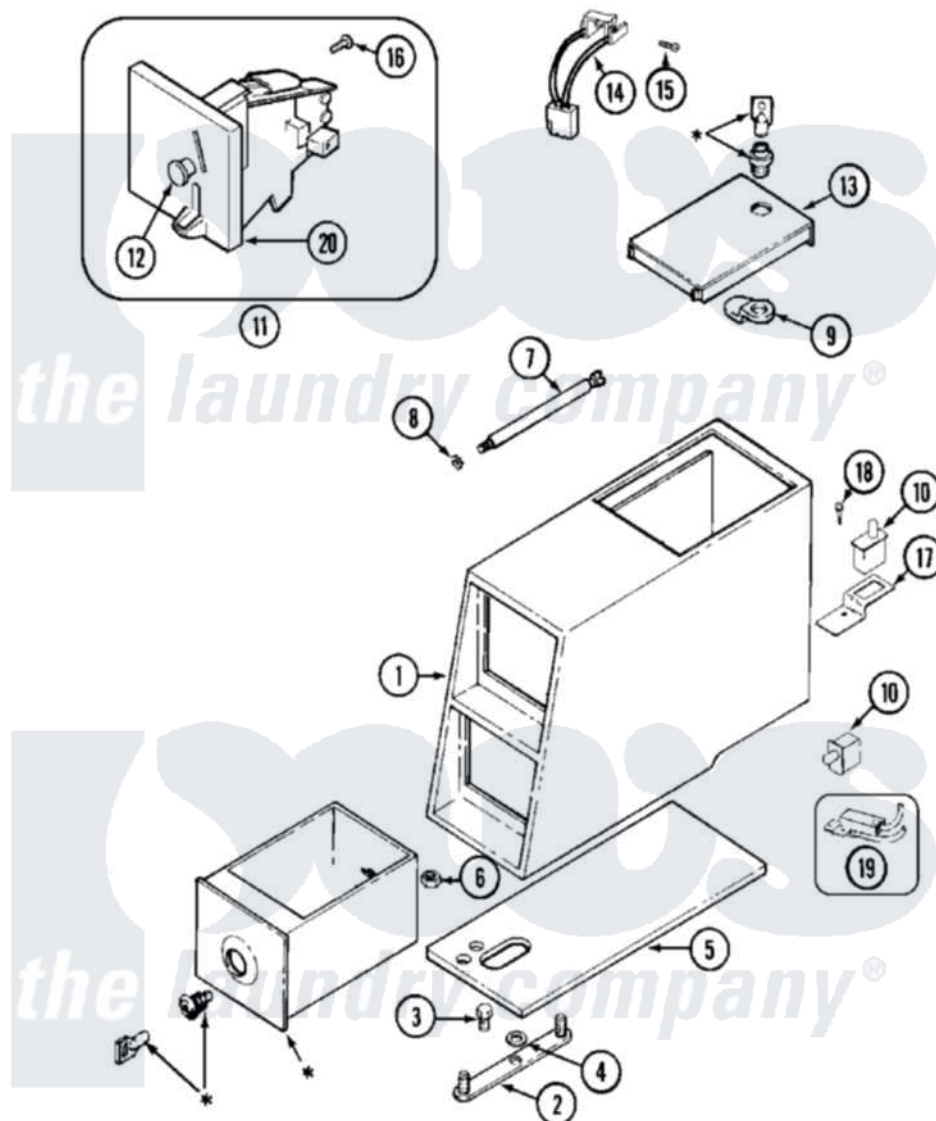

Maytag MAT12PDCBQ 01 - CONTROL CENTER

* CONTACT YOUR COMMERCIAL LAUNDRY DISTRIBUTOR

Maytag [Residential Maytag MAT12PDCBQ Washer Parts](#) Parts Diagram 01 - CONTROL CENTER
 Click on the part number to view part

Item	Original Part Number	Replaced By	Status	Part Description
001	22002428			Cover, Dust
"	22002480			Vault, Coin PD Coin Drop Supplied By Dist.
"	22002481	22002480		Vault, Coin PD Coin Drop Supplied By Dist.
002	22001810		Not Available	STRAP, MOUNTING
003	211294	90767		Screw, 8A X 3/8 HeX Washer Head Tapping
004	910309			Washer, Mounting Strap
005	22001870			Gasket, Coin Vault
"	22001874			Gasket, Coin Vault
"	22002599			Gasket, Coin Vault
006	Y052740	62739		Nut, Lock
007	213035			Bolt, Locking
008	910181			Lockwasher, Terminal Block
009	NLA		Not Available	CAM, LOCKING
010	33001250			Switch, Vault And Service Door

"	912012	3400409	Screw
011	22001875		Coin Drop Assembly-Dual
"	22002144		Single Faceplate
"	22002535	W10133245	Dual Coin Drop Assembly
"	22003815		Dual Faceplate
"	22004113	W10133245	Dual Coin Drop Assembly
"	22004114		Coin Drop Greenwald .25
"	33002644		Dual Faceplate Assembly
"	33002646		Coin Drop-Canada
012	216200		Face Plate Return Button
013	22001910	22003679	Timer Access Door Assembly
"	22001911	22003692	Timer Access Door Assembly
"	22002886	22003692	Timer Access Door Assembly
014	22001965		Optic Switch Assembly
015	314665		Screw, Switch Assembly
016	216068		Screw, Coin Drop
017	22001404		Bracket, Service Switch
018	212276	W10116760	Screw
019	22001966		Harness, Sensor Switch
020	22002144		Single Faceplate