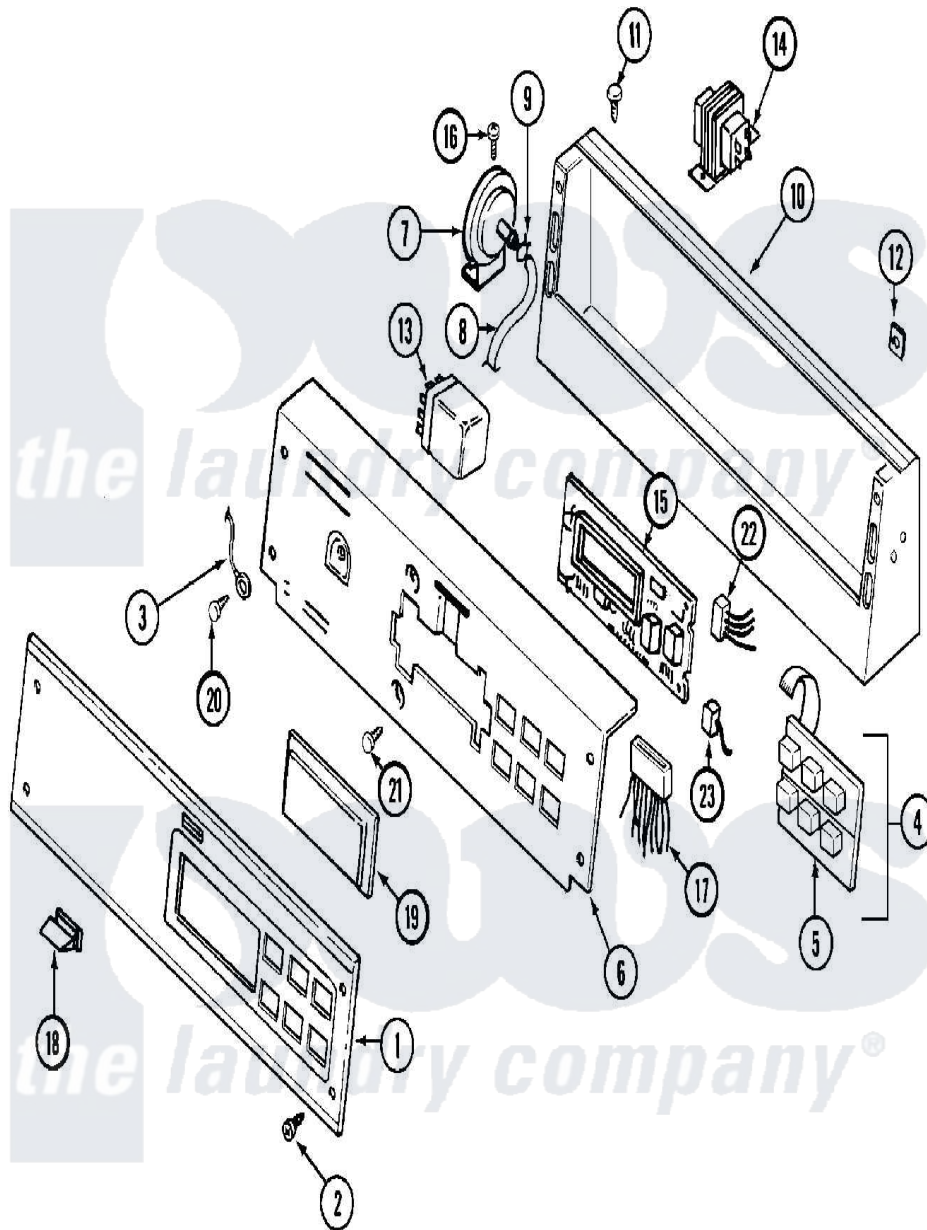

Maytag MAT12PDCBQ 02 - CONTROL PANEL

Maytag [Residential Maytag MAT12PDCBQ Washer Parts](#) Parts Diagram 02 - CONTROL PANEL
 Click on the part number to view part

Item	Original Part Number	Replaced By	Status	Part Description
001	22001958	22004305		Facia, Pd/Ps
002	215506			Screw, Control Panel Overlay
003	22001959			Wire, Ground
004	206808	W10135389		Push Button And Switch Assembly
"	215526			Screw, Circuit Board
005	215517	W10131113		Push Button
006	22001961			Bracket, Back
"	22001964	22002904		Bracket, Back
"	22002904			Bracket, Back
007	22001308			Switch, Water Level
008	22001619			Tube, Water Level Switch
009	410296	596669		Clamp, Manifold
010	206780			Control Cover Assembly
"	206780L	206780		Control Cover Assembly
"	22002884			Console
011	212276	W10116760		Screw

012	215003		Fastener, Panel And Bracket
013	206421		Relay, Motor Reversing
"	206824	W10133335	Relay, Motor
014	211294	90767	Screw, 8A X 3/8 HeX Washer Head Tapping
"	22001960		Transformer
"	Y313559		Screw
015	22001511	22002954	Deflector, Water
"	22001955	22004222	Commercial D.C. Control Board
"	33001204		Stand-Off, Ccontrol Board
"	912077		Locknut, Reader Harness
016	211294	90767	Screw, 8A X 3/8 HeX Washer Head Tapping
017	22001963		Wire Harness, Main
"	22002699	902577	Capacitor, Thermostat
"	22002986		Wire Harness, Main
"	314531		Connector, Edgeborard
"	Y312953		Terminal, Edgeboard
018	214610		Bumper, Lid
019	22001962	W10131114	Cover, Display
020	210186	3370225	Screw
021	215527	W10140652	Screw, 6-20 X 1/2
022	22001965		Optic Switch Assembly
"	NLA	Not Available	CONNECTOR, EDGEBOARD- --NA
023	22001361		Connector, Edgeboard
"	22001966		Harness, Sensor Switch
"	Y352890	Not Available	CABLE TIE (HDWR.PKG.)