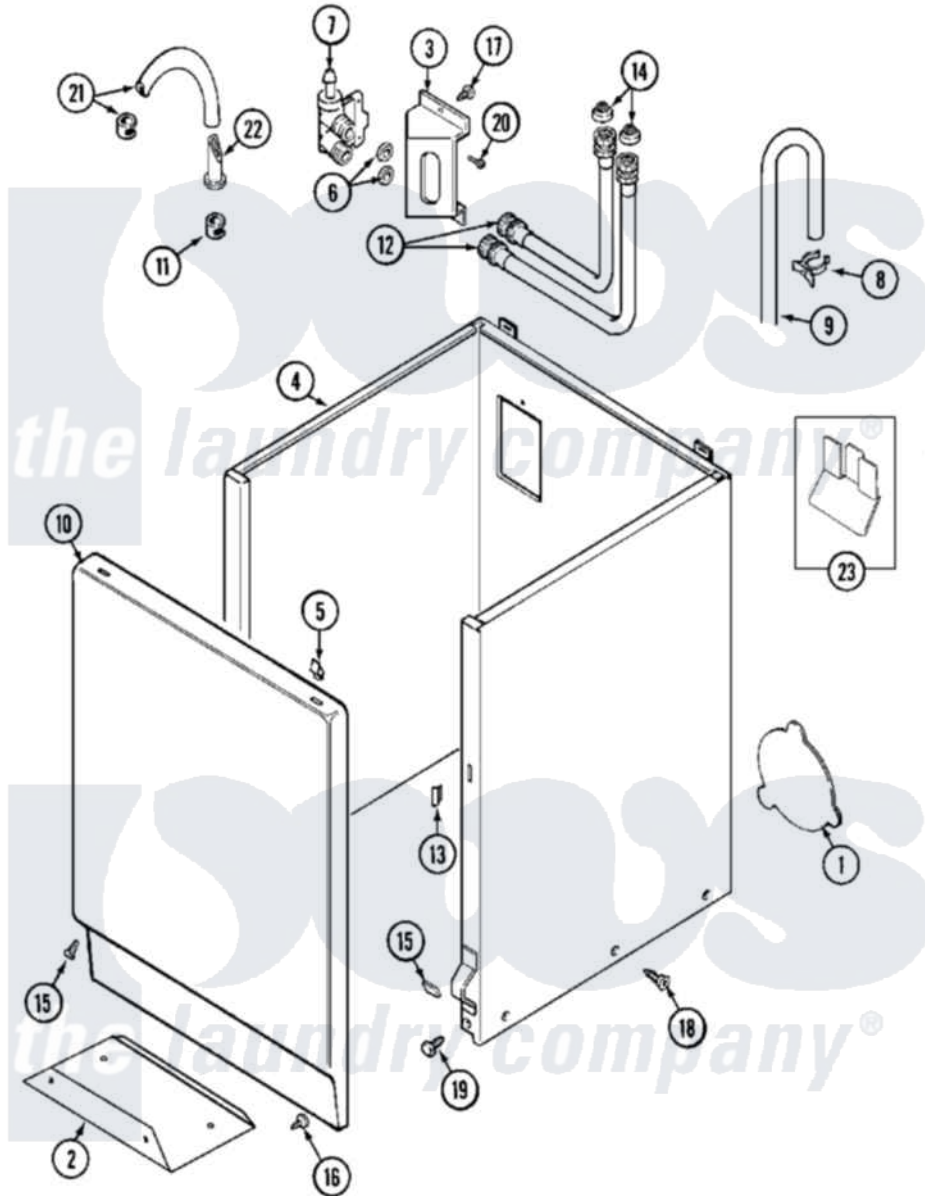

Maytag MAT12PDCBQ 04 - CABINET

Maytag [Residential Maytag MAT12PDCBQ Washer Parts](#) Parts Diagram 04 - CABINET
 Click on the part number to view part

Item	Original Part Number	Replaced By	Status	Part Description
001	211294	90767		Screw, 8A X 3/8 HeX Washer Head Tapping
"	212985	22002924		Plate, Access
"	NLA		Not Available	PLATE, ACCESS
002	213846			Guard, Belt
003	214812	22002361		Bracket, Water Valve
"	22003217	3370225		Screw
004	22001995			Screw Note: Screw, Tumbler Front And Shroud
"	22002381			V-Bracket
"	22002382			Fastener, V-Bracket
"	22002657		Not Available	CABINET ASSEMBLY (BSQ)
"	NLA		Not Available	CABINET (WHT)
005	22001650			Fastener, Spring
006	Y013783			Washer, Inlet Hose
007	205161	489503		Clamp
"	214337	96160		Screen

"	22001604		Valve, Water 120V 60Hz
008	22001815	22002765	Clip, Hose
009	22001816		Hose, Drain
"	22002700	22003410	Hose, Drain
"	22002701	22003814	Retainer, Drain Hose
010	22001803	Not Available	PANEL, FRONT (WHT)
"	22001804	22002653	Panel, Front
"	22002653		Panel, Front
011	205161	489503	Clamp
012	205828	202860	Inlet Hose Assembly
013	214376	22002331	Spacer, Front Panel
014	200961	12001413	Strainer And Washer Kit
015	213325		Clip, Retaining
"	22001496		Front Panel Fastener And Screw
016	211294	90767	Screw, 8A X 3/8 HeX Washer Head Tapping
017	212276	W10116760	Screw
018	213007		Xfor Cabinet See Cabinet, Back
019	213121	3400111	Screw, 12-14 X 5/8
"	213122	27001200	Screw
020	Y313561		Screw----NA
021	22001608	22001954	Injector Hose And Clamp Kit
022	22001900		Preventer, Back Flow
023	22001972		Clip, Cabinet