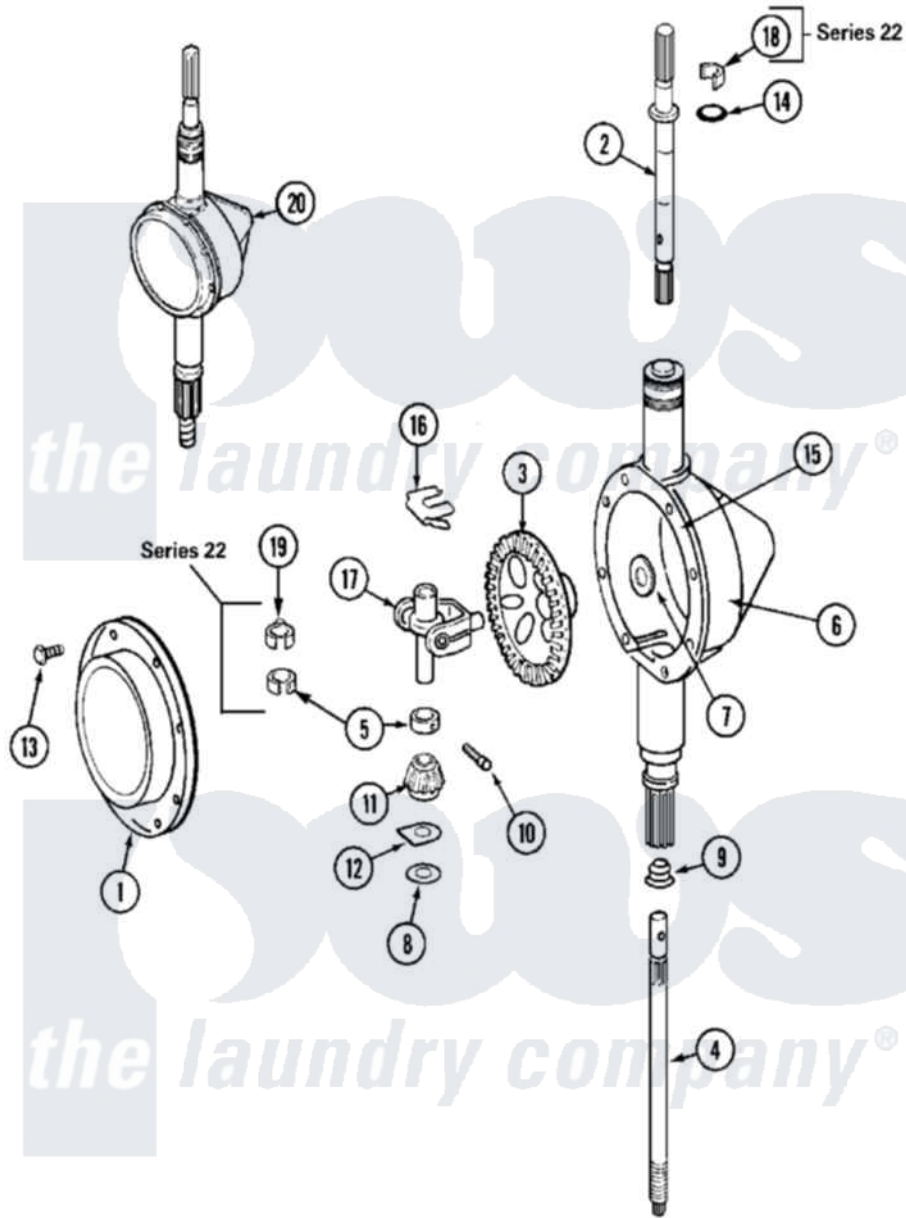

Maytag MAT12PDCBQ 06 - TRANSMISSION

Maytag [Residential Maytag MAT12PDCBQ Washer Parts](#) Parts Diagram 06 - TRANSMISSION
 Click on the part number to view part

Item	Original Part Number	Replaced By	Status	Part Description
001	206628			Cover, Transmission
002	207153	6-2097820		Kit- Shaft
"	22002415	6-2168983		Shaft- Agi
003	206713	6-2067130		Gear- Beve
004	22002343	6-2300060		Shaft- Cen
"	NLA		Not Available	SHAFT, CENTER
005	215415		Not Available	COLLAR, LOWER
"	22002353			Collar, Center Shaft
006	206625	6-2097790		Transmison
"	22002537			Housing, Transmission
"	Y056080	6-0560800		Oil
007	215394			Washer, Bevel Gear
008	211483	6-2114830		Washer- SP
009	206602	207843		Lip Seal Repair Kit
010	W10124350		Not Available	NOT REQUIRED PART OR SEE NOTE
"	Y206629			Pin, Collar

011	215401	W10221114	Pinion
012	215395		Plate, Clutch
013	215417	Not Available	SCREW, TRANSMISSION COVER
014	210690		Seal, Rubber
"	22002417		O-Ring Agitator Shaft
015	Y058700	675652	Adhesive
016	215581		Spring, Agitator Shaft
"	W10124350	Not Available	NOT REQUIRED PART OR SEE NOTE
017	206685	6-2066850	Yoke
018	22002340		Collar, Agitator Shaft
019	22002341		Collar, Lower Plastic Keeper
020	206708	6-2097790	Transmison
"	22002127	6-2097790	Transmison