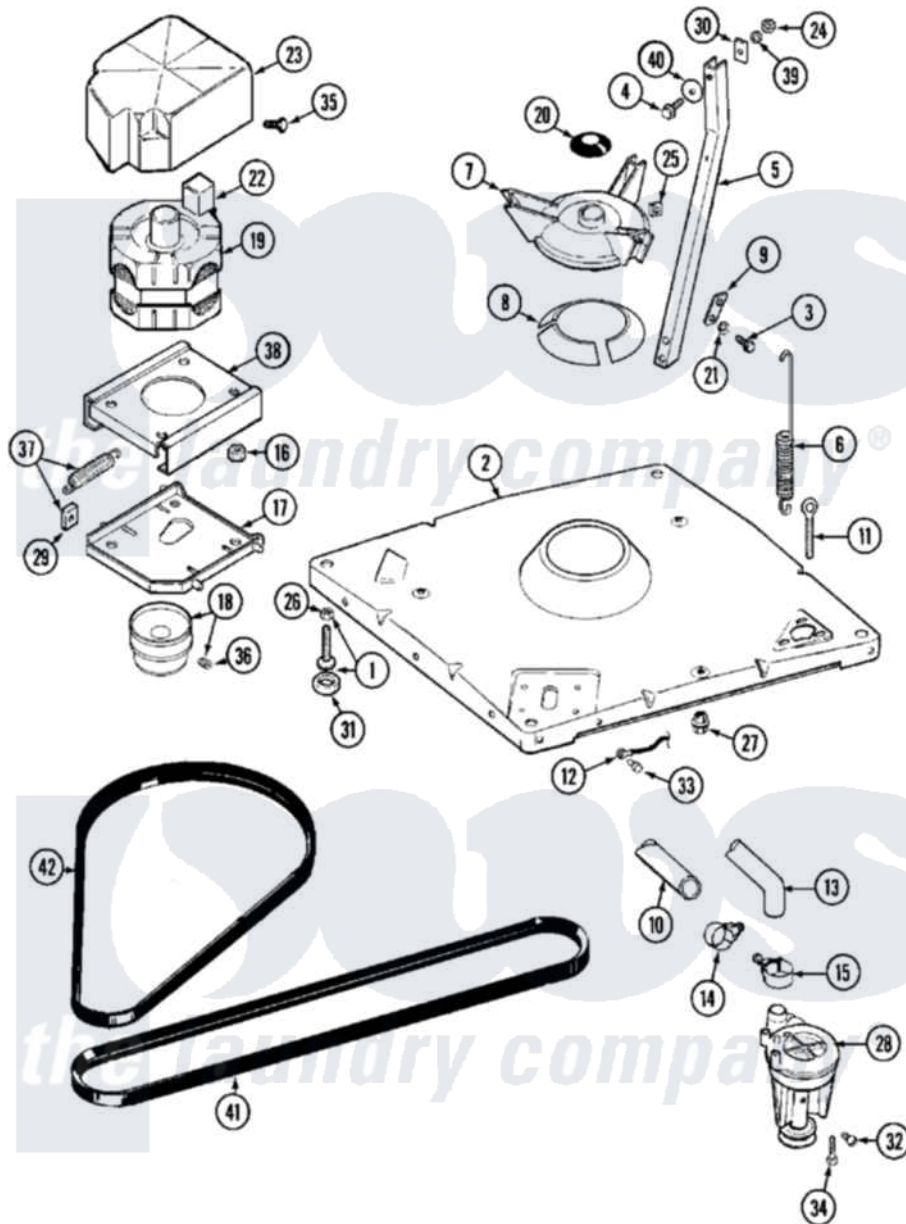

Maytag MAT12PDCBQ 07 - BASE

Maytag [Residential Maytag MAT12PDCBQ Washer Parts](#) Parts Diagram 07 - BASE
 Click on the part number to view part

Item	Original Part Number	Replaced By	Status	Part Description
001	Y302699	22003428		Leg, Adjustable
002	22001172	22002150		Base
003	Y015627			Screw- Hex
004	200744	W10175939		Bolt
"	205254	W10175938		Bolt
005	213100		Not Available	PART NOT USED
006	22001300			Spring, Centering
007	203725			Damper W/Bolt And Clip
008	203956			Damper Pad Kit
009	213073			Washer, Double Brace
010	22001816			Hose, Drain
011	216416			Bolt, Eye/Centering Spring
012	901220			Ground Wire
013	Y212989			Hose, Outer Tub To Pump
014	Y22001820	285655		Clamp, Hose
015	22001640	285655		Clamp, Hose

016	Y311426	3400029	Nut, Adapter Plate
017	22001301		Mount, Motor Lower-Assembly
018	200816	6-2008160	Pulley- MO
019	201805	12002351	Motor-Drve
020	22001511	22002954	Deflector, Water
021	911852	486009	Lockwasher
022	205131		Switch, Motor External Start
"	205132	Not Available	SWITCH, MOTOR EXTERNAL START No.201664-14,205463-4 & 201800-4
"	206505	Not Available	PROD. No.201664-15, & No.205463-3.
"	NLA	Not Available	SWITCH, MOTOR EXTERNAL START
023	215098		Shield, Motor
024	Y052734		Nut, Carrage Bolts And Bracket
025	Y052785		Nut, Brace To Damper
026	210385		Lock Nut For Adjustable Leg
027	211949		Nut, Adjustment Eyebolt
028	202203	6-2022030	Pump As Pa
029	Y204998	205000	Roller And Spring Kit 4+Spr
030	212979	Not Available	WASHER, TUB BRACE
031	210684		Foot, Adjustable Leg
032	Y015408	22003235	Screw, Bearing Insert
033	210186	3370225	Screw
034	211880		Screw, HeX Head No.10 X 1/2 Inc
035	213121	3400111	Screw, 12-14 X 5/8
036	Y053241		Set Screw, Motor Pulley
037	205000		Roller And Spring Kit 4+Spr
038	214956		Motor Mount Assembly
039	Y054867		Washer, Lock
040	211100		Washer, Outer Tub
041	211124		Part Not Used
042	211125		V Belt, Drive Pulley