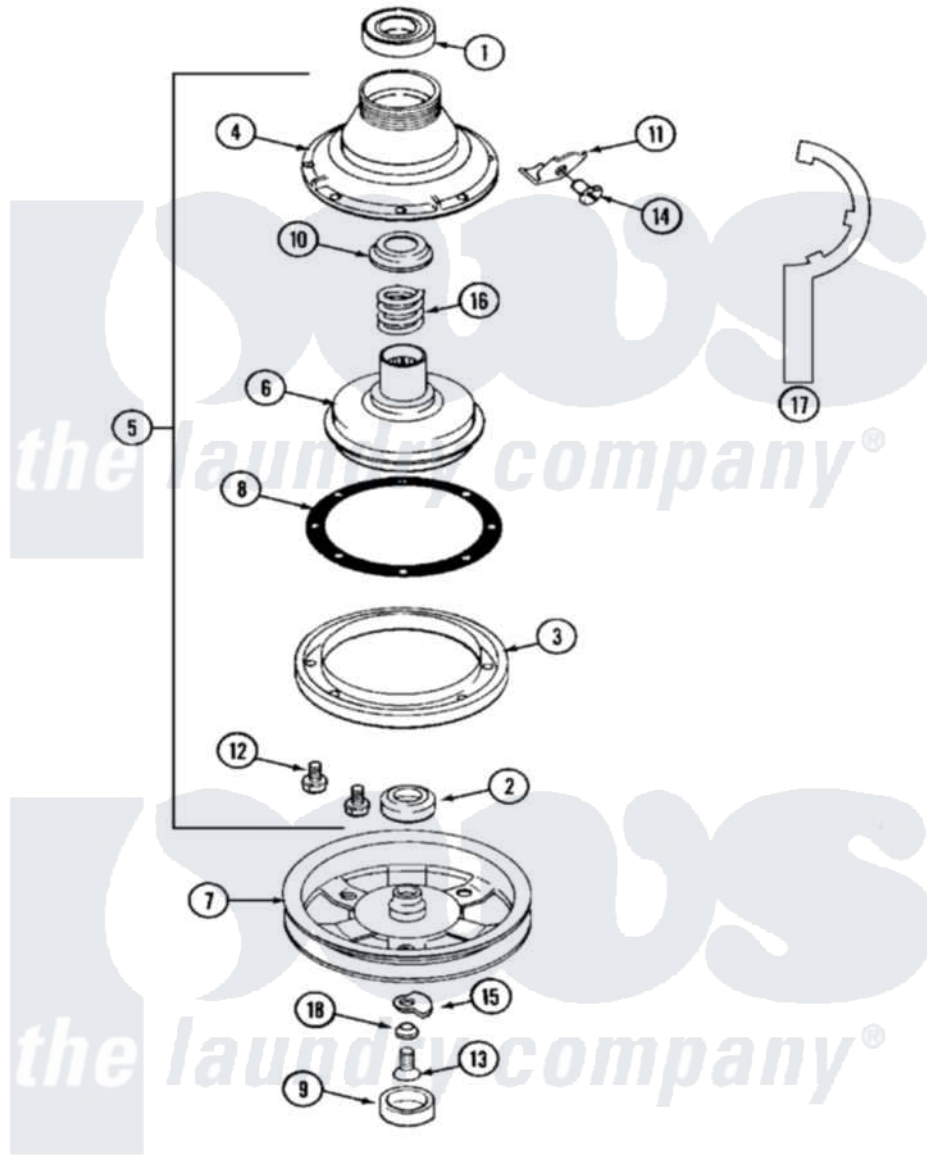

Maytag MAT12PDCBQ 08 - CLUTCH & BRAKE

Maytag [Residential Maytag MAT12PDCBQ Washer Parts](#) Parts Diagram 08 - CLUTCH & BRAKE
 Click on the part number to view part

Item	Original Part Number	Replaced By	Status	Part Description
001	Y200720	22003441		Bearing, Rear
002	200835			Bearing, Brake Rotor
003	211043	6-2011900		Brake Asse
004	211045	6-2011900		Brake Asse
005	201190	6-2011900		Brake Asse
006	201126	6-2011900		Brake Asse
007	211059	6-2301530		Pulley
"	22002431	6-2301550		Pulley Assembly
008	211042	6-2011900		Brake Asse
009	22002428			Cover, Dust
"	22002428			Cover, Dust
"	NLA		Not Available	CAP, OIL RETAINER
010	211039	6-2011900		Brake Asse
011	213325			Clip, Retaining
012	211000			SCREW, BRAKE DRUM (HEX HEAD)
013	211375	681582		Screw

014	213326		Bolt, Sems Retaining Clip
015	211089		Lug, Stop Pulley
016	211041	6-2011900	Brake Asse
017	Y038315	038315	Tool
018	211090	22003555	Washer, Stop Lug