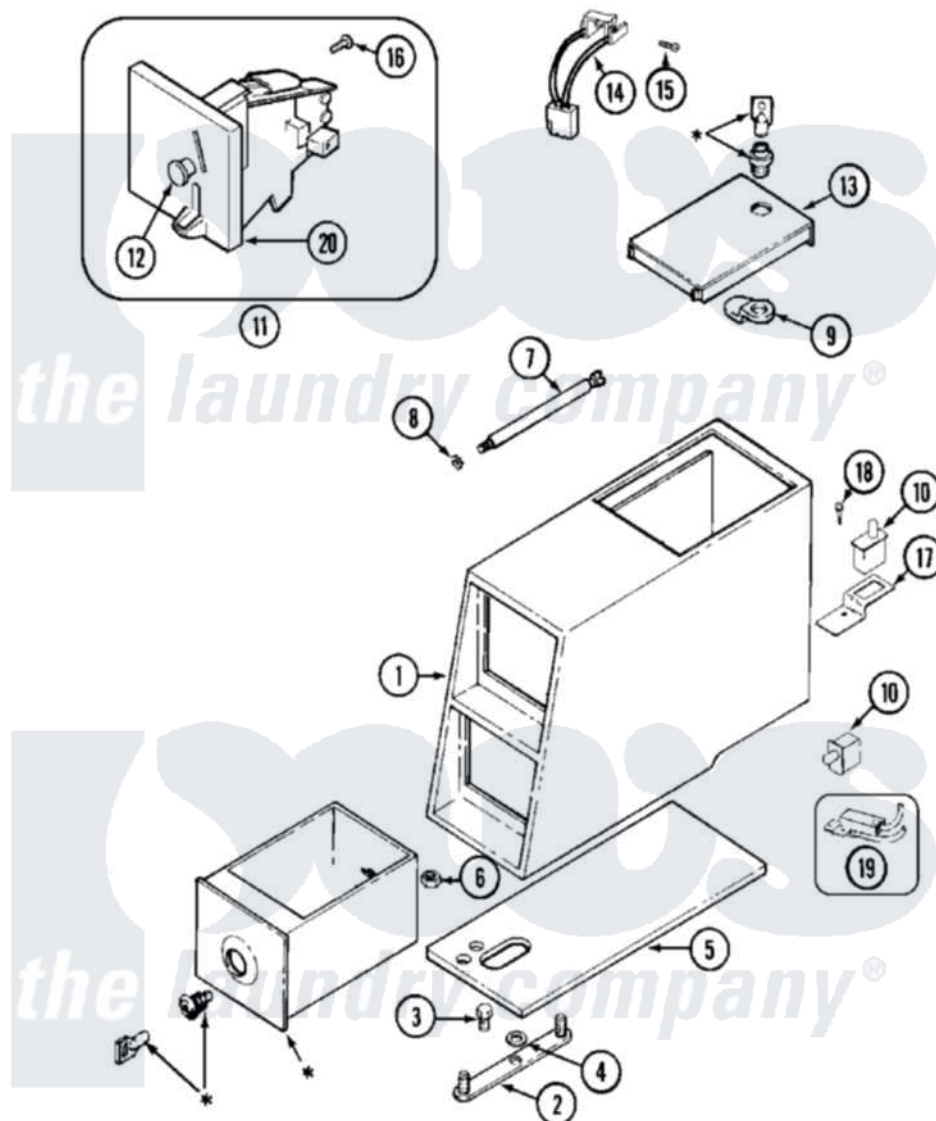

# Maytag MAT12PDCBW 01 - CONTROL CENTER

\* CONTACT YOUR COMMERCIAL LAUNDRY DISTRIBUTOR

Maytag [Residential Maytag MAT12PDCBW Washer Parts](#) Parts Diagram 01 - CONTROL CENTER  
 Click on the part number to view part

Item	Original Part Number	Replaced By	Status	Part Description
001	<a href="#">22002428</a>			Cover, Dust
"	<a href="#">22002480</a>			Vault, Coin PD Coin Drop Supplied By Dist.
"	22002481	<a href="#">22002480</a>		Vault, Coin PD Coin Drop Supplied By Dist.
002	22001810		Not Available	STRAP, MOUNTING
003	211294	<a href="#">90767</a>		Screw, 8A X 3/8 HeX Washer Head Tapping
004	<a href="#">910309</a>			Washer, Mounting Strap
005	<a href="#">22001870</a>			Gasket, Coin Vault
"	<a href="#">22001874</a>			Gasket, Coin Vault
"	<a href="#">22002599</a>			Gasket, Coin Vault
006	Y052740	<a href="#">62739</a>		Nut, Lock
007	<a href="#">213035</a>			Bolt, Locking
008	<a href="#">910181</a>			Lockwasher, Terminal Block
009	NLA		Not Available	CAM, LOCKING
010	<a href="#">33001250</a>			Switch, Vault And Service Door