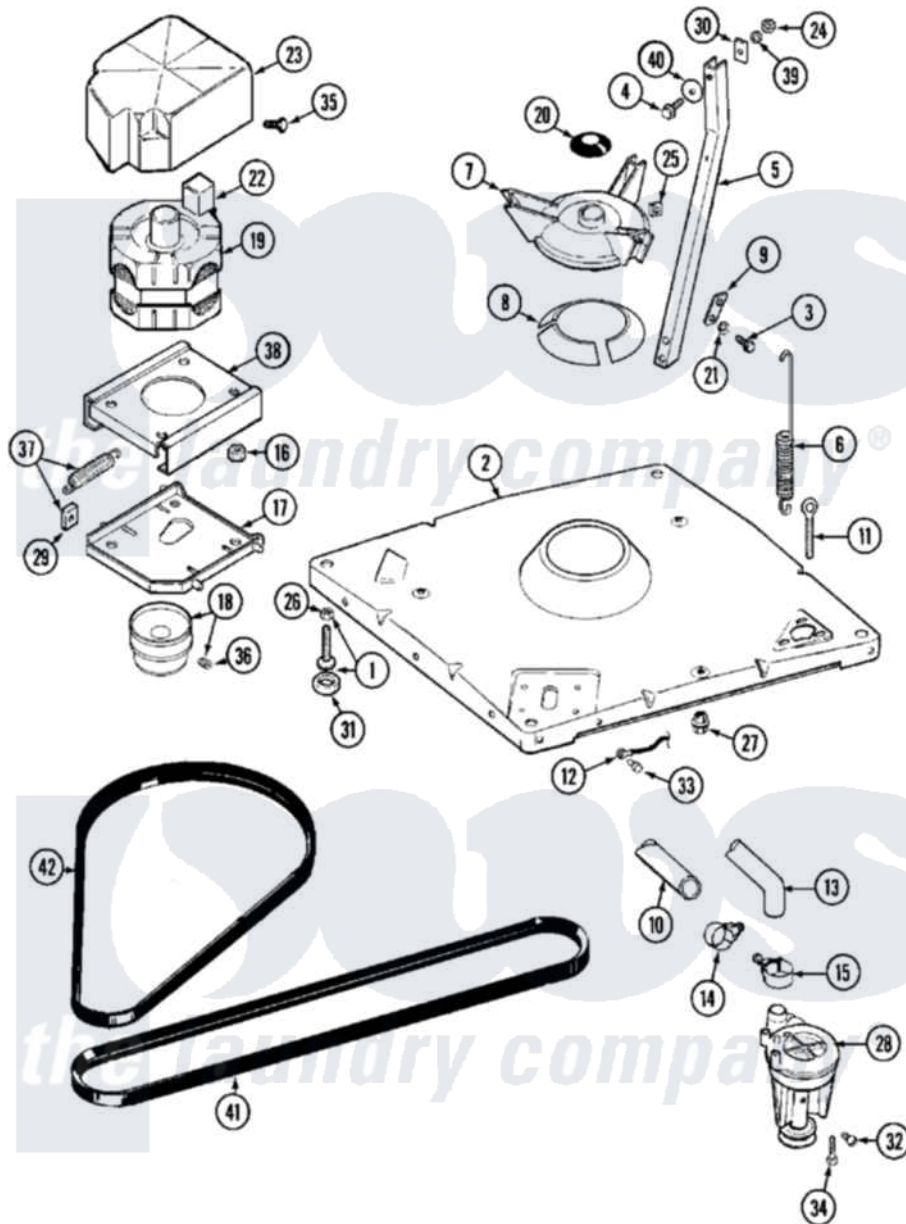

Maytag MAT12PDCBW 07 - BASE

Maytag [Residential Maytag MAT12PDCBW Washer Parts](#) Parts Diagram 07 - BASE
 Click on the part number to view part

Item	Original Part Number	Replaced By	Status	Part Description
001	Y302699	22003428		Leg, Adjustable
002	22001172	22002150		Base
003	Y015627			Screw- Hex
004	200744	W10175939		Bolt
"	205254	W10175938		Bolt
005	213100		Not Available	PART NOT USED
006	22001300			Spring, Centering
007	203725			Damper W/Bolt And Clip
008	203956			Damper Pad Kit
009	213073			Washer, Double Brace
010	22001816			Hose, Drain
011	216416			Bolt, Eye/Centering Spring
012	901220			Ground Wire
013	Y212989			Hose, Outer Tub To Pump
014	Y22001820	285655		Clamp, Hose
015	22001640	285655		Clamp, Hose

016	Y311426	3400029	Nut, Adapter Plate
017	22001301		Mount, Motor Lower-Assembly
018	200816	6-2008160	Pulley- MO
019	201805	12002351	Motor-Drve
020	22001511	22002954	Deflector, Water
021	911852	486009	Lockwasher
022	205131		Switch, Motor External Start
"	205132	Not Available	SWITCH, MOTOR EXTERNAL START No.201664-14,205463-4 & 201800-4
"	206505	Not Available	PROD. No.201664-15, & No.205463-3.
"	NLA	Not Available	SWITCH, MOTOR EXTERNAL START
023	215098		Shield, Motor
024	Y052734		Nut, Carrage Bolts And Bracket
025	Y052785		Nut, Brace To Damper
026	210385		Lock Nut For Adjustable Leg
027	211949		Nut, Adjustment Eyebolt
028	202203	6-2022030	Pump As Pa
029	Y204998	205000	Roller And Spring Kit 4+Spr
030	212979	Not Available	WASHER, TUB BRACE
031	210684		Foot, Adjustable Leg
032	Y015408	22003235	Screw, Bearing Insert
033	210186	3370225	Screw
034	211880		Screw, HeX Head No.10 X 1/2 Inc
035	213121	3400111	Screw, 12-14 X 5/8
036	Y053241		Set Screw, Motor Pulley
037	205000		Roller And Spring Kit 4+Spr
038	214956		Motor Mount Assembly
039	Y054867		Washer, Lock
040	211100		Washer, Outer Tub
041	211124		Part Not Used
042	211125		V Belt, Drive Pulley