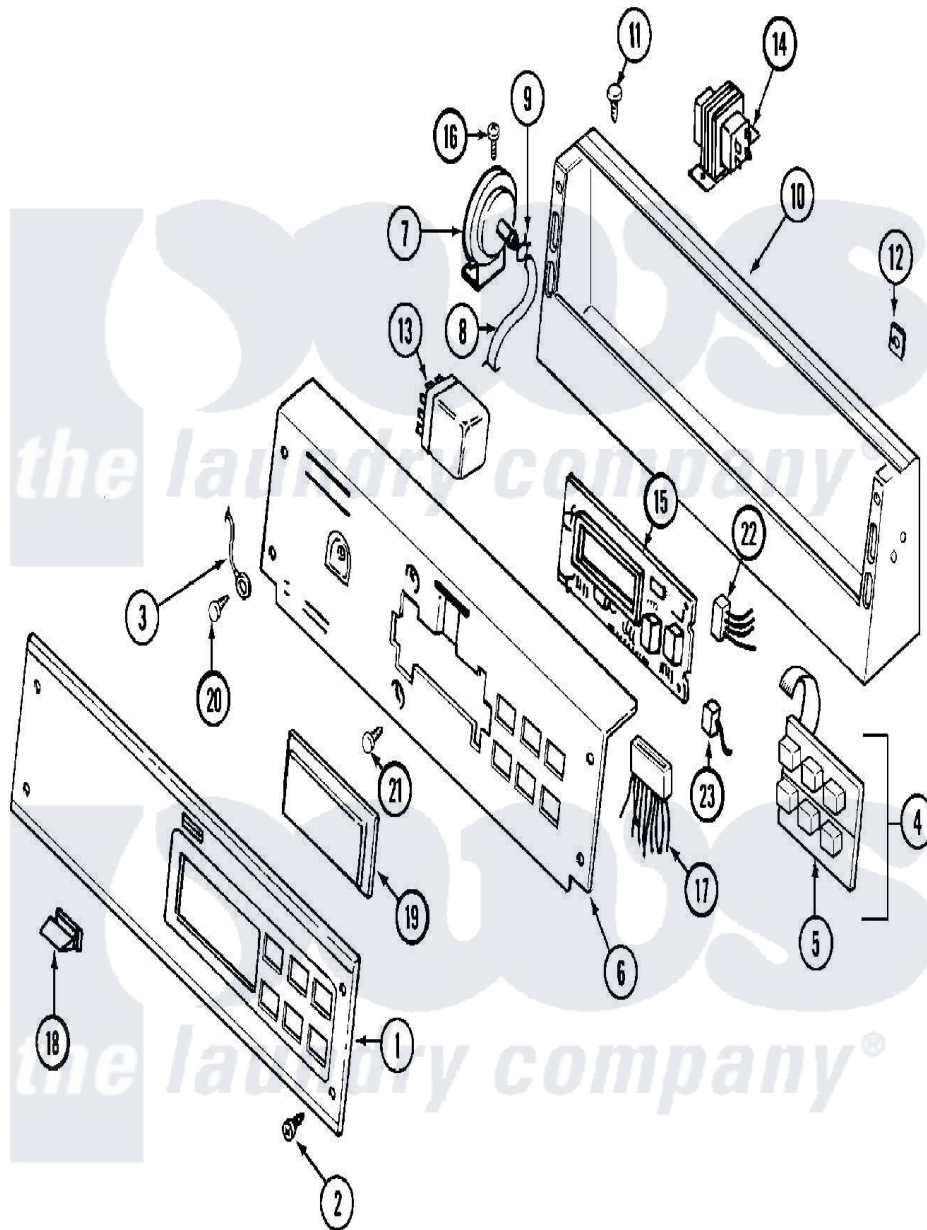

Maytag MAT12PDDAQ 01 - CONTROL PANEL

Maytag [Residential Maytag MAT12PDDAQ Washer Parts](#) Parts Diagram 01 - CONTROL PANEL
 Click on the part number to view part

Item	Original Part Number	Replaced By	Status	Part Description
001	22004305			Facia, Pd/Ps
002	215506			Screw, Control Panel Overlay
003	22001959			Wire, Ground
004	206808	W10135389		Push Button And Switch Assembly
"	215526			Screw, Circuit Board
005	215517	W10131113		Push Button
006	22003098			Bracket, Back
"	22003099			Bracket, Back
007	22001308			Switch, Water Level
008	22001619			Tube, Water Level Switch
009	410296	596669		Clamp, Manifold
010	22003091			Console
"	22003092			Console
011	212276	W10116760		Screw
012	215003			Fastener, Panel And Bracket
013	206421			Relay, Motor Reversing

"	22004151	W10133335	Relay, Motor
014	211294	90767	Screw, 8A X 3/8 HeX Washer Head Tapping
"	22001960		Transformer
"	Y313559		Screw
015	22002954		Deflector, Water
"	22004222		Commercial D.C. Control Board
"	33001204		Stand-Off, Ccontrol Board
"	912077		Locknut, Reader Harness
"	NLA	Not Available	KIT, BATTERY & SUPPORT
016	211294	90767	Screw, 8A X 3/8 HeX Washer Head Tapping
017	22002986		Wire Harness, Main
"	22004387		Harness, Main
018	214610		Bumper, Lid
019	22001962	W10131114	Cover, Display
020	210186	3370225	Screw
021	215527	W10140652	Screw, 6-20 X 1/2
022	22001965		Optic Switch Assembly
023	22001966		Harness, Sensor Switch