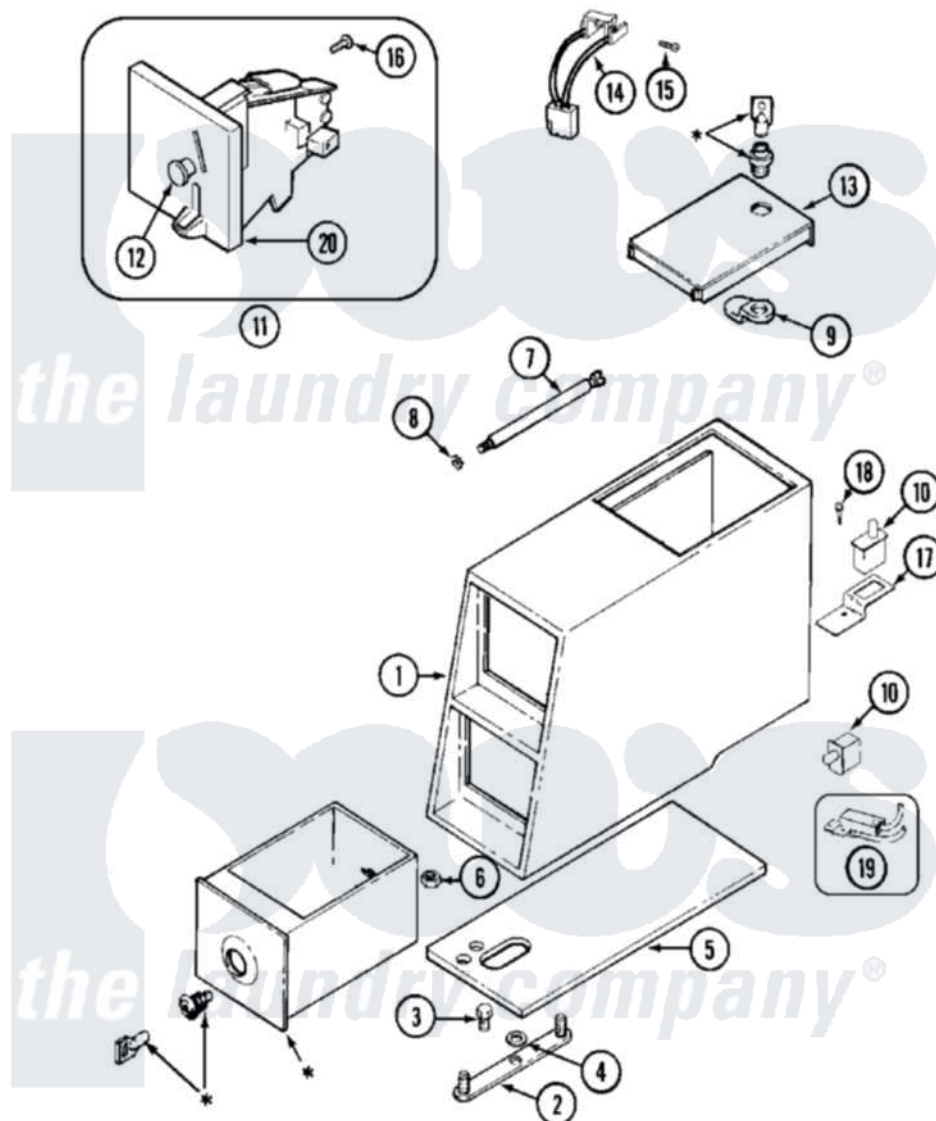

# Maytag MAT12PDDAQ 02 - CONTROL CENTER

\* CONTACT YOUR COMMERCIAL LAUNDRY DISTRIBUTOR

Maytag [Residential Maytag MAT12PDDAQ Washer Parts](#) Parts Diagram 02 - CONTROL CENTER  
 Click on the part number to view part

Item	Original Part Number	Replaced By	Status	Part Description
001	<a href="#">22002480</a>			Vault, Coin PD Coin Drop Supplied By Dist.
"	33002428	<a href="#">22002480</a>		Vault, Coin PD Coin Drop Supplied By Dist.
002	22001810		Not Available	STRAP, MOUNTING
003	211294	<a href="#">90767</a>		Screw, 8A X 3/8 HeX Washer Head Tapping
004	<a href="#">910309</a>			Washer, Mounting Strap
005	<a href="#">22001870</a>			Gasket, Coin Vault
"	<a href="#">22002599</a>			Gasket, Coin Vault
006	Y052740	<a href="#">62739</a>		Nut, Lock
007	<a href="#">213035</a>			Bolt, Locking
008	<a href="#">910181</a>			Lockwasher, Terminal Block
009	NLA		Not Available	CAM, LOCKING
010	<a href="#">33001250</a>			Switch, Vault And Service Door
"	912012	<a href="#">3400409</a>		Screw
011	22004111	<a href="#">22004112</a>		Coin Drop Greenwald Us.25

"	<a href="#">22004112</a>		Coin Drop Greenwald Us.25
"	22004113	<a href="#">W10133245</a>	Dual Coin Drop Assembly
"	<a href="#">22004114</a>		Coin Drop Greenwald .25
"	<a href="#">33002646</a>		Coin Drop-Canada
012	<a href="#">216200</a>		Face Plate Return Button
013	<a href="#">22003679</a>		Timer Access Door Assembly
"	<a href="#">22003692</a>		Timer Access Door Assembly
014	<a href="#">22001965</a>		Optic Switch Assembly
015	<a href="#">314665</a>		Screw, Switch Assembly
016	<a href="#">216068</a>		Screw, Coin Drop
017	<a href="#">22001404</a>		Bracket, Service Switch
018	212276	<a href="#">W10116760</a>	Screw
019	<a href="#">22001966</a>		Harness, Sensor Switch
020	<a href="#">33002644</a>		Dual Faceplate Assembly
"	<a href="#">33002647</a>		Single Faceplate Assembly