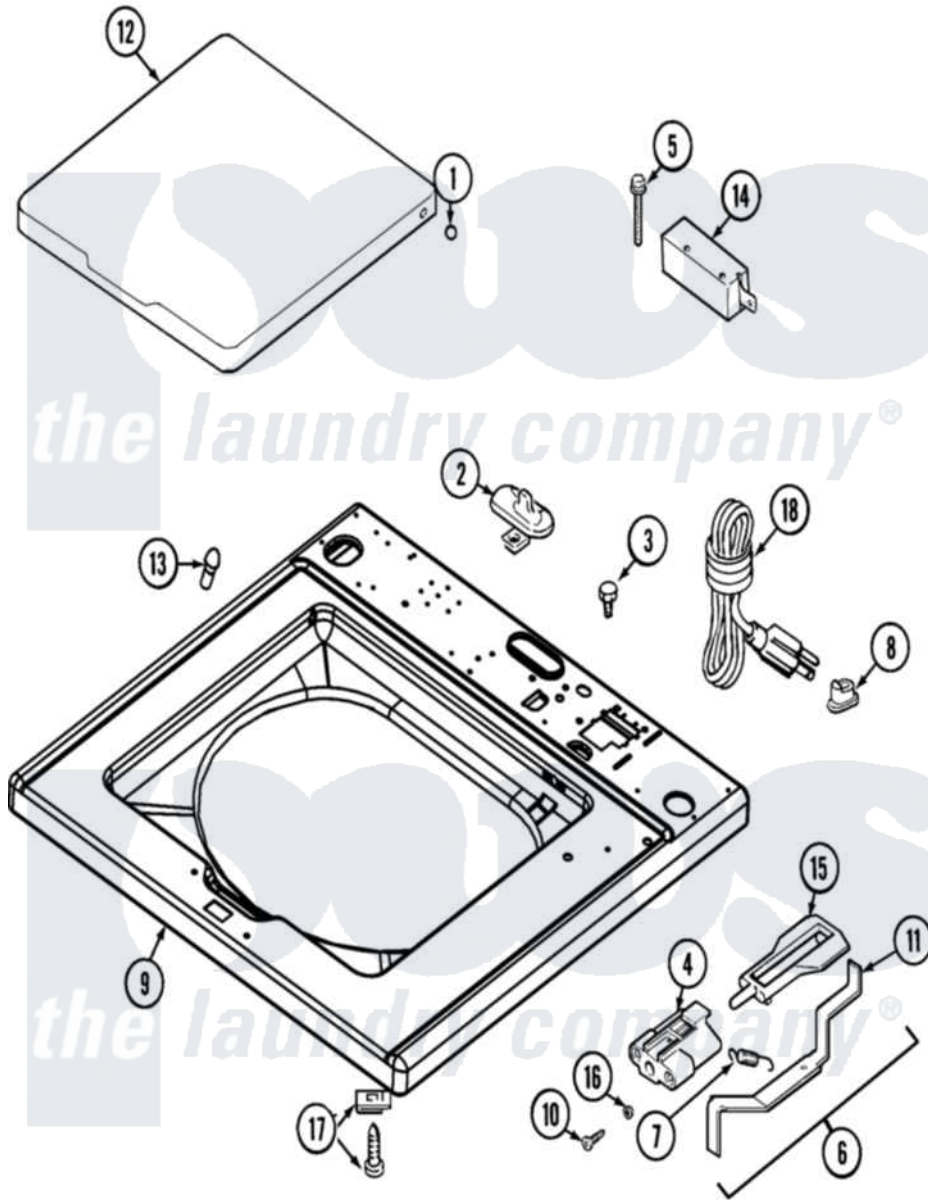

Maytag MAT12PDDAQ 03 - TOP

Maytag [Residential Maytag MAT12PDDAQ Washer Parts](#) Parts Diagram 03 - TOP
 Click on the part number to view part

Item	Original Part Number	Replaced By	Status	Part Description
001	211726			Hinge, Ball Lid
002	207159	489355		Screw, 8 X 1/2
"	22001298			Cap, Top Cover
003	210186	3370225		Screw
004	22002135			Bracket, Unbalance
005	213501			Screw, No.6-20 X 1-1/8 Inch
006	22001969			Unbalance Lever Assembly
007	213720			Spring, Lid Switch
008	211881			Grommet, Cord Part Not Used-Gas Models Only
009	22001970			Cover Assembly, Top
"	22002888			Cover, Top
010	910182	25-7809		Screw, No.6-20 1/2 Flthd Torx
011	22001672			Lever, Unbalance
012	22001341			Lid W/Legend
"	22002656			Lid, With Legend
013	212716			Bumper, Lid

014	22004243	Switch, Lid
015	216255	Plunger, Lid Switch
016	211500	Washer, Bracket To Top Cover
017	204445	Screw And Fastener Assembly
018	22003027	22003062 Cord, Power