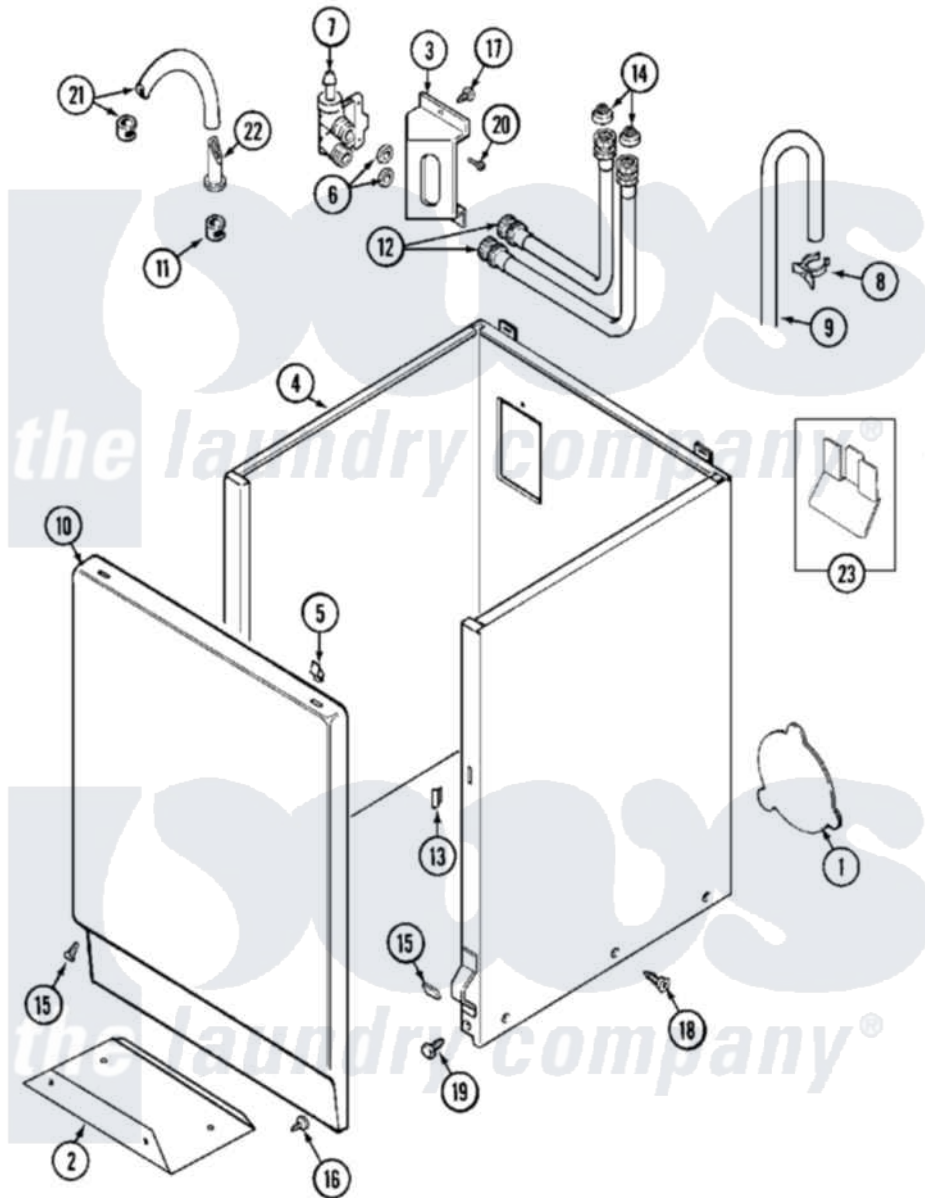

Maytag MAT12PDDAQ 04 - CABINET

Maytag [Residential Maytag MAT12PDDAQ Washer Parts](#) Parts Diagram 04 - CABINET
 Click on the part number to view part

Item	Original Part Number	Replaced By	Status	Part Description
001	211294	90767		Screw, 8A X 3/8 HeX Washer Head Tapping
"	22002924			Plate, Access
"	NLA		Not Available	PLATE, ACCESS
002	213846			Guard, Belt
003	22002361			Bracket, Water Valve
"	22003217	3370225		Screw
004	22001972			Clip, Cabinet
"	22001995			Screw Note: Screw, Tumbler Front And Shroud
"	22002381			V-Bracket
"	22002382			Fastener, V-Bracket
"	22002657		Not Available	CABINET ASSEMBLY (BSQ)
"	22004424		Not Available	CABINET BSQ ASPACK
"	NLA		Not Available	CABINET (WHT)
005	22001650			Fastener, Spring
006	Y013783			Washer, Inlet Hose

007	205161	489503	Clamp
"	22001604		Valve, Water 120V 60Hz
"	22002960		Strainer, Washer Inlet
008	22002765		Clip, Hose
009	22002700	22003410	Hose, Drain
"	22003814		Retainer, Drain Hose
010	22001803	Not Available	PANEL, FRONT (WHT)
"	22002653		Panel, Front
011	205161	489503	Clamp
012	22003597	12001900	Kit-Inlet Hose Assembly
"	22003598	12001901	Kit-Inlet Hose Assembly
013	214376	22002331	Spacer, Front Panel
014	22002960		Strainer, Washer Inlet
015	213325		Clip, Retaining
"	22001496		Front Panel Fastener And Screw
016	211294	90767	Screw, 8A X 3/8 HeX Washer Head Tapping
017	212276	W10116760	Screw
018	213007		Xfor Cabinet See Cabinet, Back
019	213121	3400111	Screw, 12-14 X 5/8
"	213122	27001200	Screw
020	Y313561		Screw---NA
021	22001954		Injector Hose And Clamp Kit
022	22001900		Preventer, Back Flow