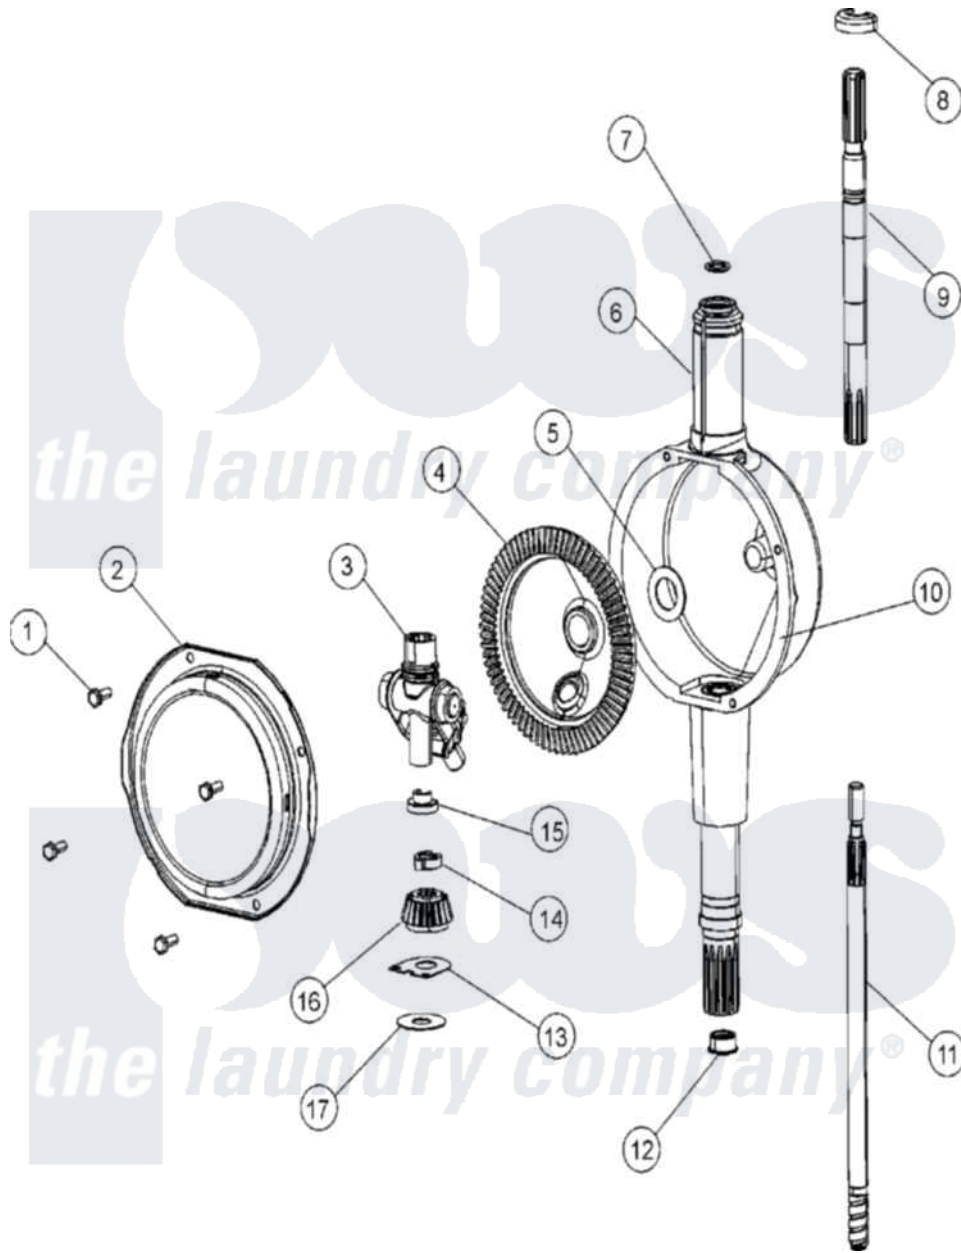

Maytag MAT12PDDAQ 06 - TRANSMISSION

Maytag [Residential Maytag MAT12PDDAQ Washer Parts](#) Parts Diagram 06 - TRANSMISSION
 Click on the part number to view part

Item	Original Part Number	Replaced By	Status	Part Description
001	215417		Not Available	SCREW, TRANSMISSION COVER
002	206628			Cover, Transmission
003	206685	6-2066850		Yoke
004	206713	6-2067130		Gear- Beve
005	215394			Washer, Bevel Gear
006	22002537			Housing, Transmission
007	22002417			O-Ring Agitator Shaft
008	22002340			Collar, Agitator Shaft
009	22002415	6-2168983		Shaft- Agi
010	Y058700	675652		Adhesive
011	22002343	6-2300060		Shaft- Cen
012	207843			Lip Seal Repair Kit
013	215395			Plate, Clutch
014	22002353			Collar, Center Shaft
015	22002341			Collar, Lower Plastic Keeper
016	215401	W10221114		Pinion