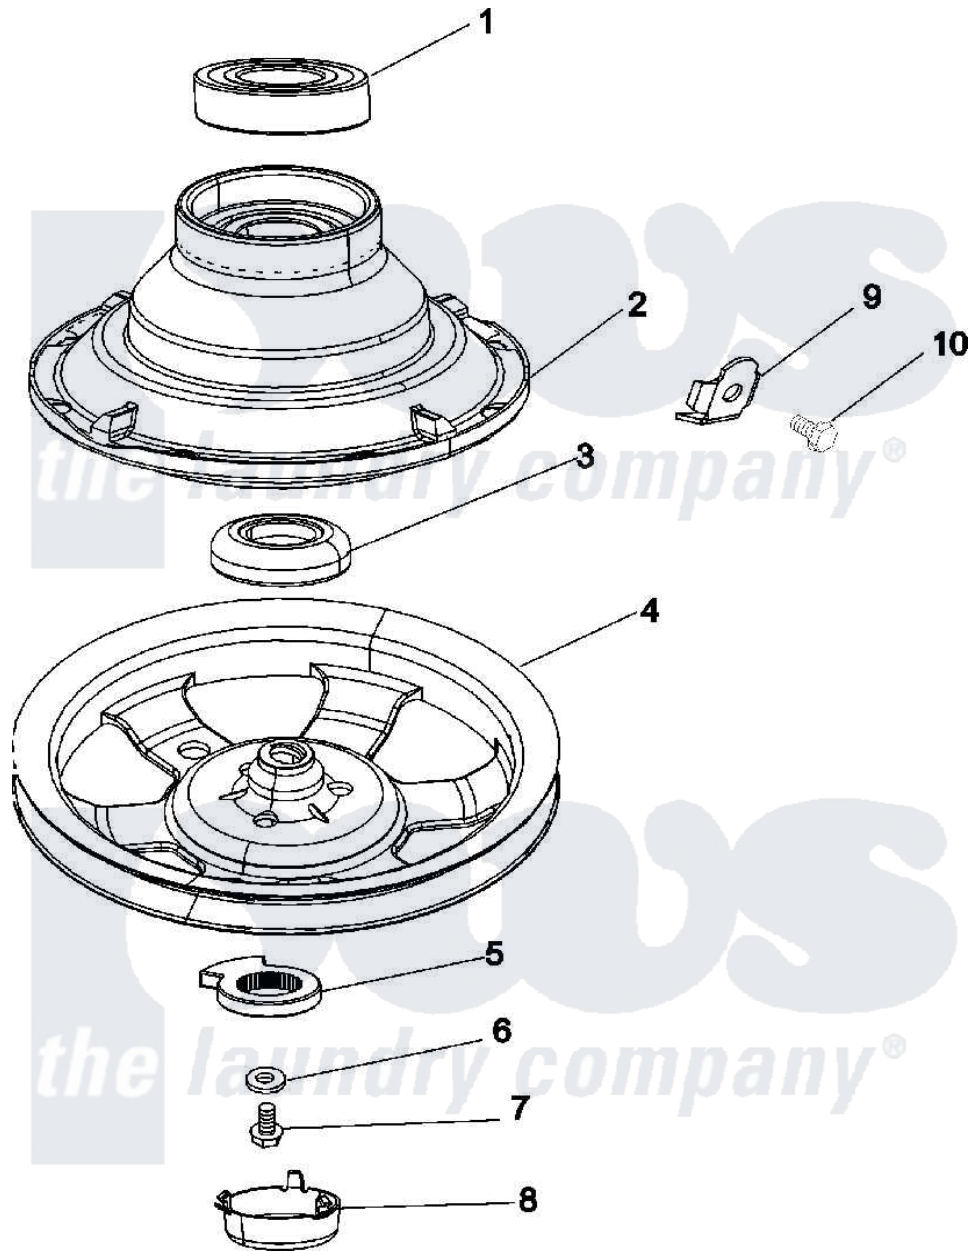

# Maytag MAT12PDDAQ 08 - CLUTCH & BRAKE

Maytag Residential Maytag MAT12PDDAQ Washer Parts Parts Diagram 08 - CLUTCH & BRAKE  
 Click on the part number to view part

Item	Original Part Number	Replaced By	Status	Part Description
001	Y200720	<a href="#">22003441</a>		Bearing, Rear
002	201190	<a href="#">6-2011900</a>		Brake Asse
003	<a href="#">200835</a>			Bearing, Brake Rotor
004	22002429	<a href="#">6-2301530</a>		Pulley
005	<a href="#">211089</a>			Lug, Stop Pulley
006	211090	<a href="#">22003555</a>		Washer, Stop Lug
007	211375	<a href="#">681582</a>		Screw
008	<a href="#">22002428</a>			Cover, Dust
009	<a href="#">213325</a>			Clip, Retaining
010	<a href="#">213326</a>			Bolt, Sems Retaining Clip