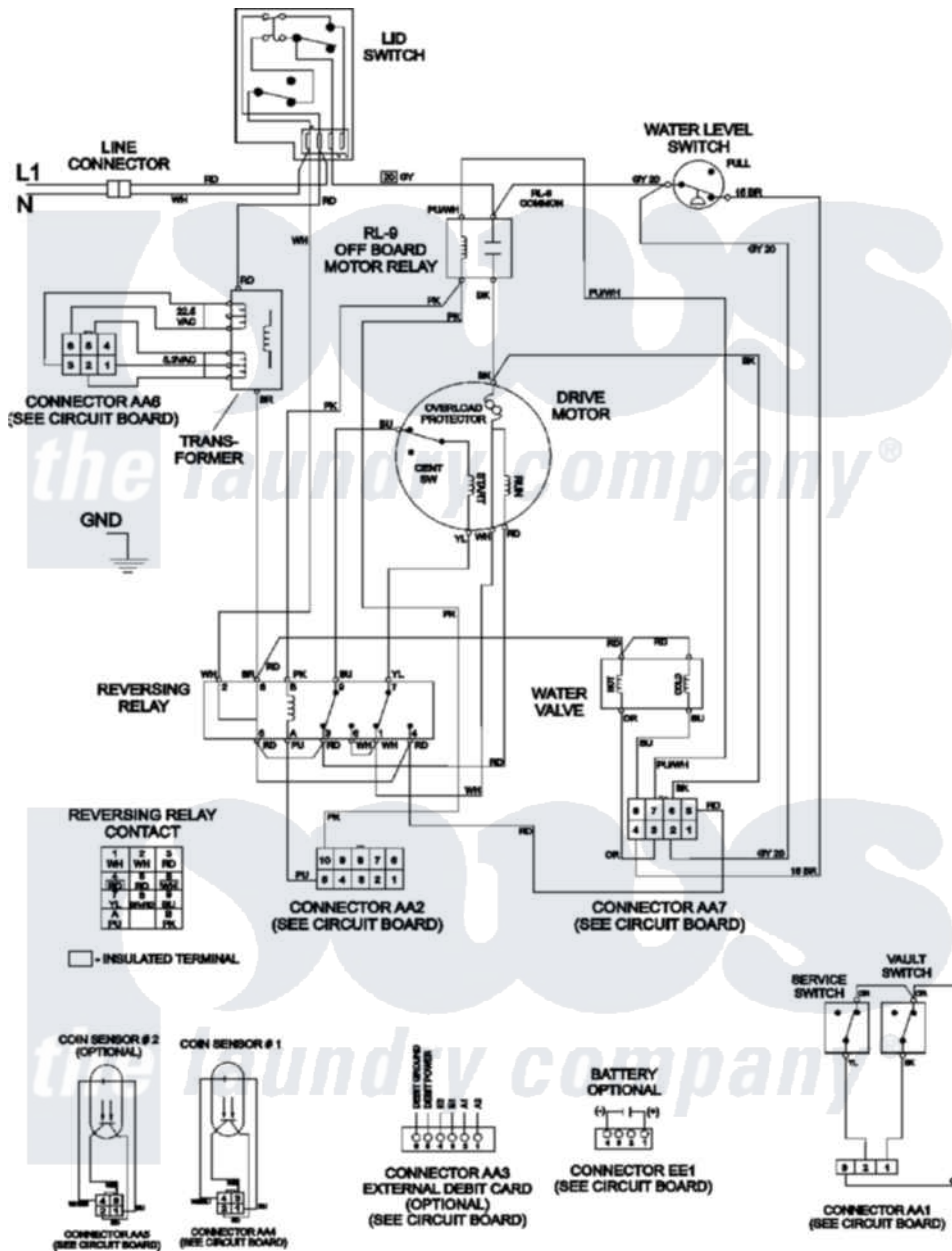

# Maytag MAT12PDDAQ 09 - WIRING INFORMATION

Maytag Residential Maytag MAT12PDDAQ Washer Parts Parts Diagram 09 - WIRING INFORMATION  
 Click on the part number to view part

Item	Original Part Number	Replaced By	Status	Part Description
001	NLA		Not Available	WIRING INFORMATION