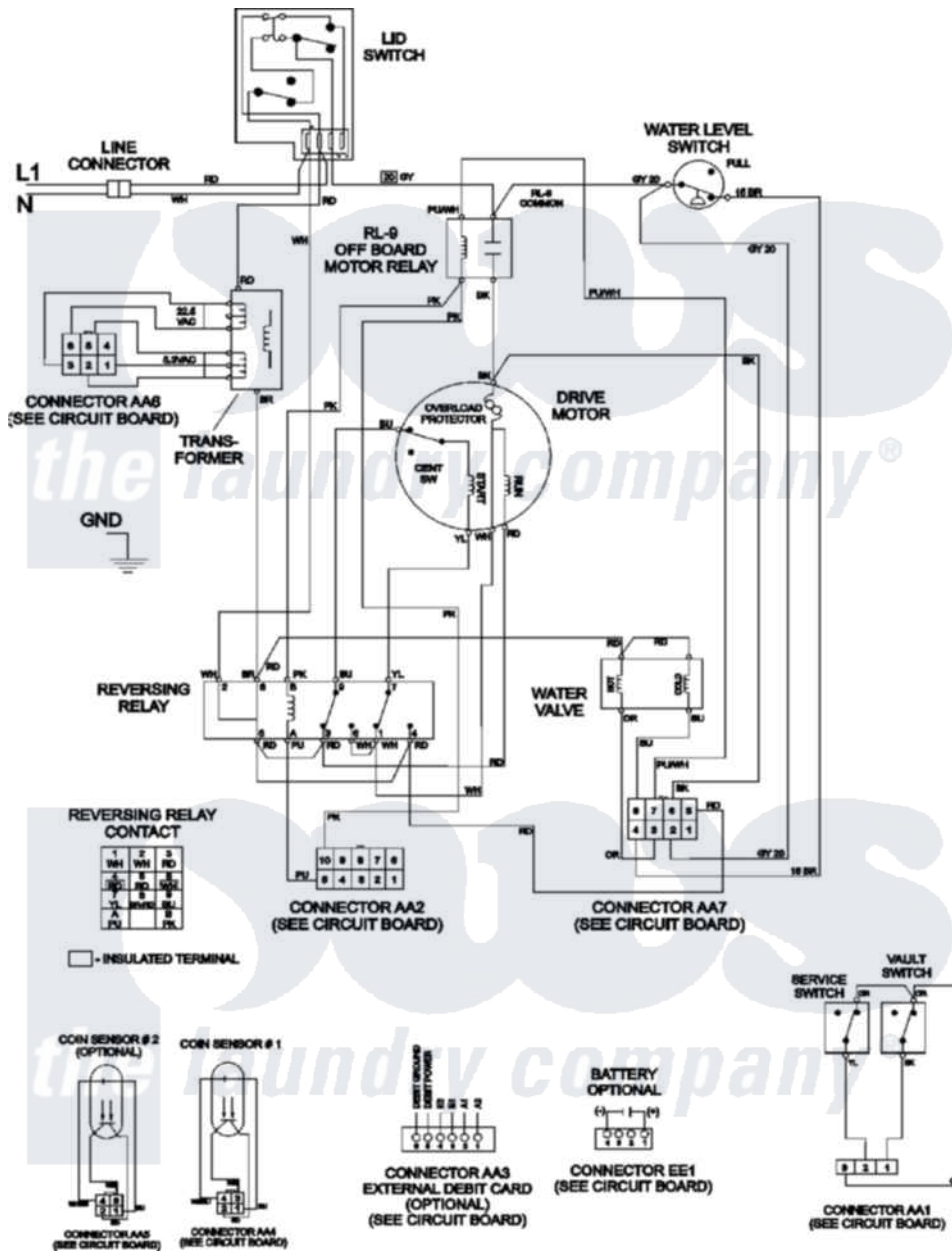

Maytag MAT12PDDAW 09 - WIRING INFORMATION

Maytag Residential Maytag MAT12PDDAW Washer Parts Parts Diagram 09 - WIRING INFORMATION
 Click on the part number to view part

Item	Original Part Number	Replaced By	Status	Part Description
001	NLA		Not Available	WIRING INFORMATION