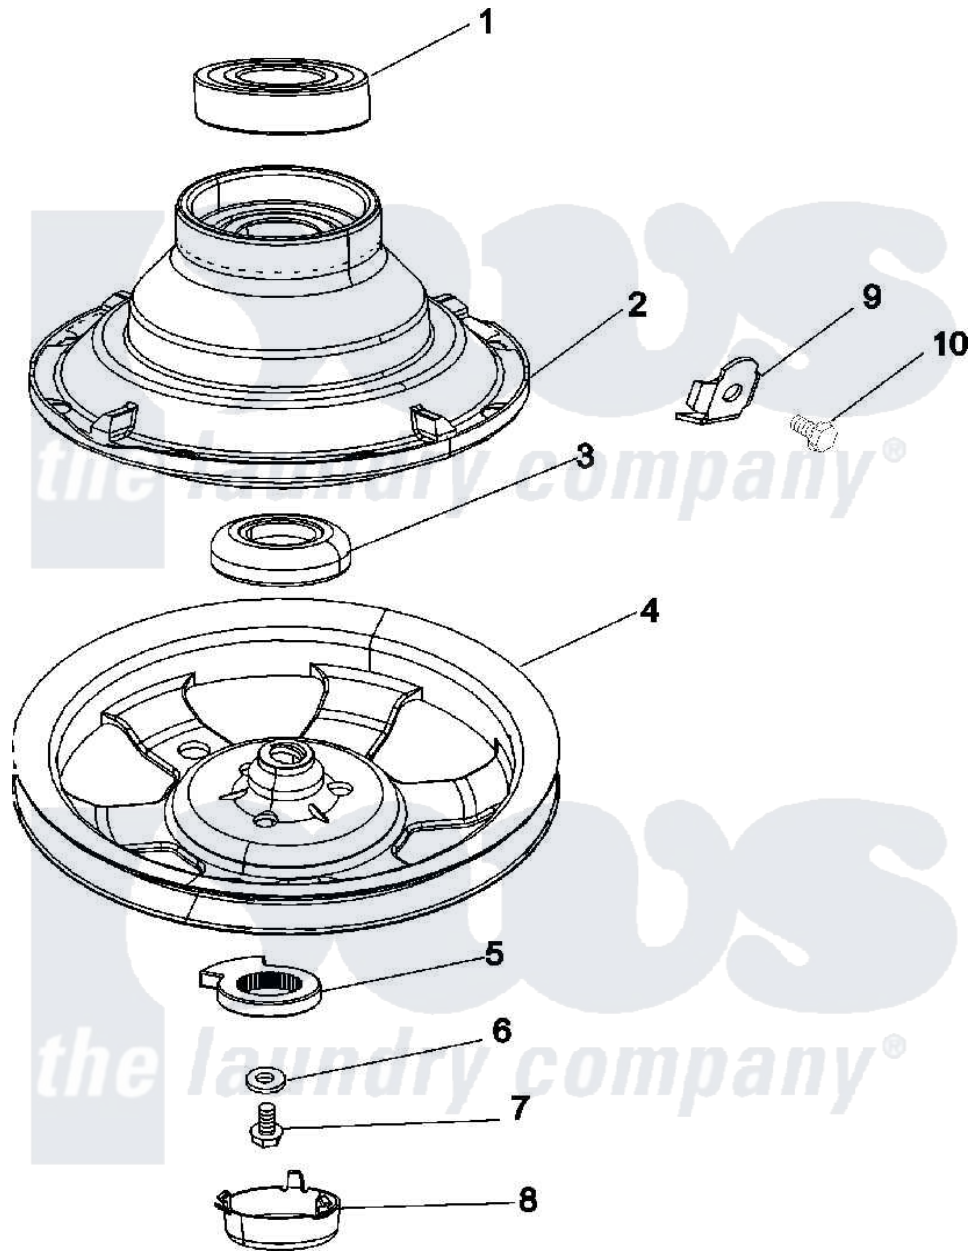

Maytag MAT12PDDGW 08 - CLUTCH & BRAKE

Maytag Residential Maytag MAT12PDDGW Washer Parts Parts Diagram 08 - CLUTCH & BRAKE
 Click on the part number to view part

Item	Original Part Number	Replaced By	Status	Part Description
001	Y200720	22003441		Bearing, Rear
002	201190	6-2011900		Brake Asse
003	200835			Bearing, Brake Rotor
004	22002429	6-2301530		Pulley
005	211089			Lug, Stop Pulley
006	211090	22003555		Washer, Stop Lug
007	211375	681582		Screw
008	22002428			Cover, Dust
009	213325			Clip, Retaining
010	213326			Bolt, Sems Retaining Clip