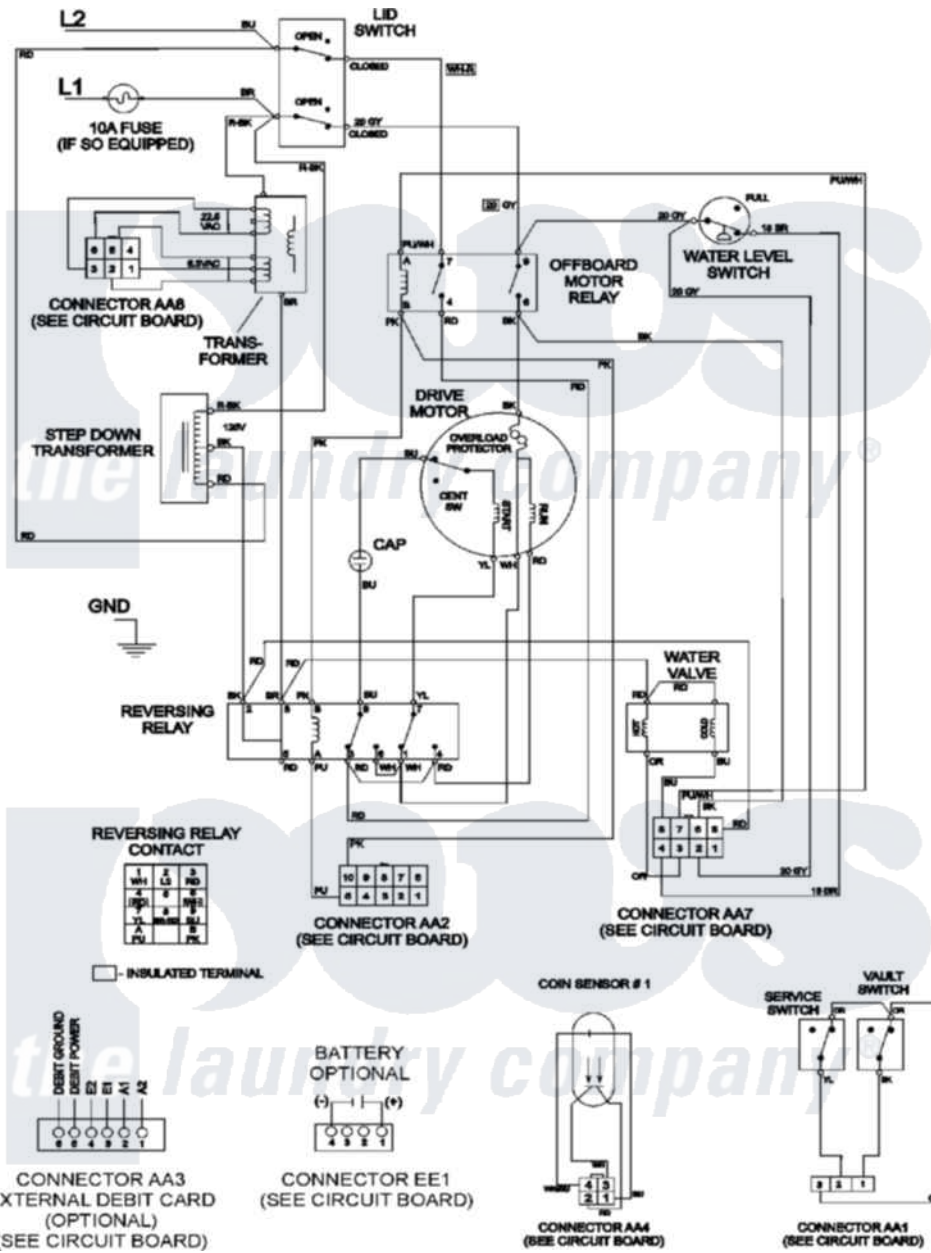

Maytag MAT12PDDGW 09 - WIRING INFORMATION

Maytag [Residential Maytag MAT12PDDGW Washer Parts](#) Parts Diagram 09 - WIRING INFORMATION
 Click on the part number to view part

Item	Original Part Number	Replaced By	Status	Part Description
001	NLA		Not Available	WIRING INFORMATION