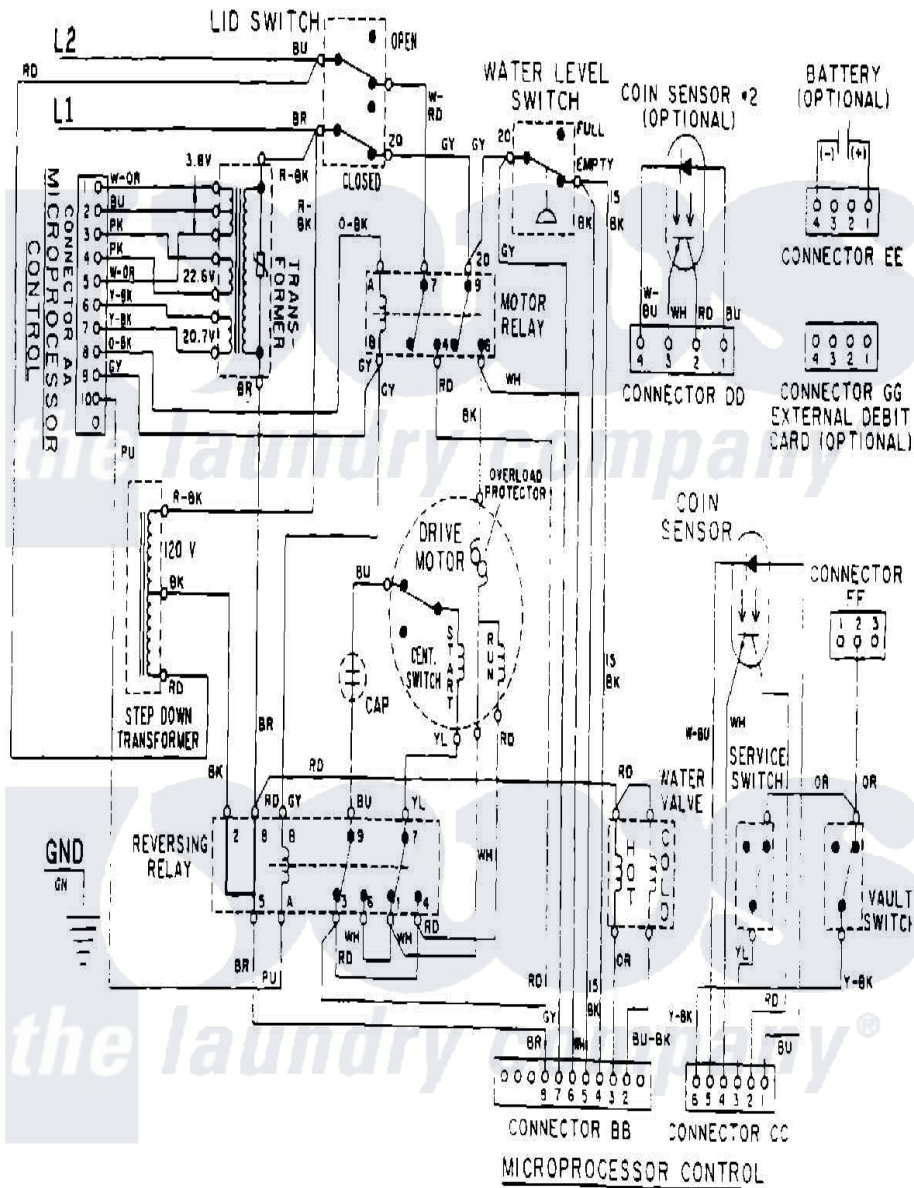

Maytag MAT12PDEGW 01 - WIRING INFORMATION

Maytag Residential Maytag MAT12PDEGW Washer Parts Parts Diagram 01 - WIRING INFORMATION
 Click on the part number to view part

Item	Original Part Number	Replaced By	Status	Part Description
001	NLA		Not Available	WIRING INFORMATION