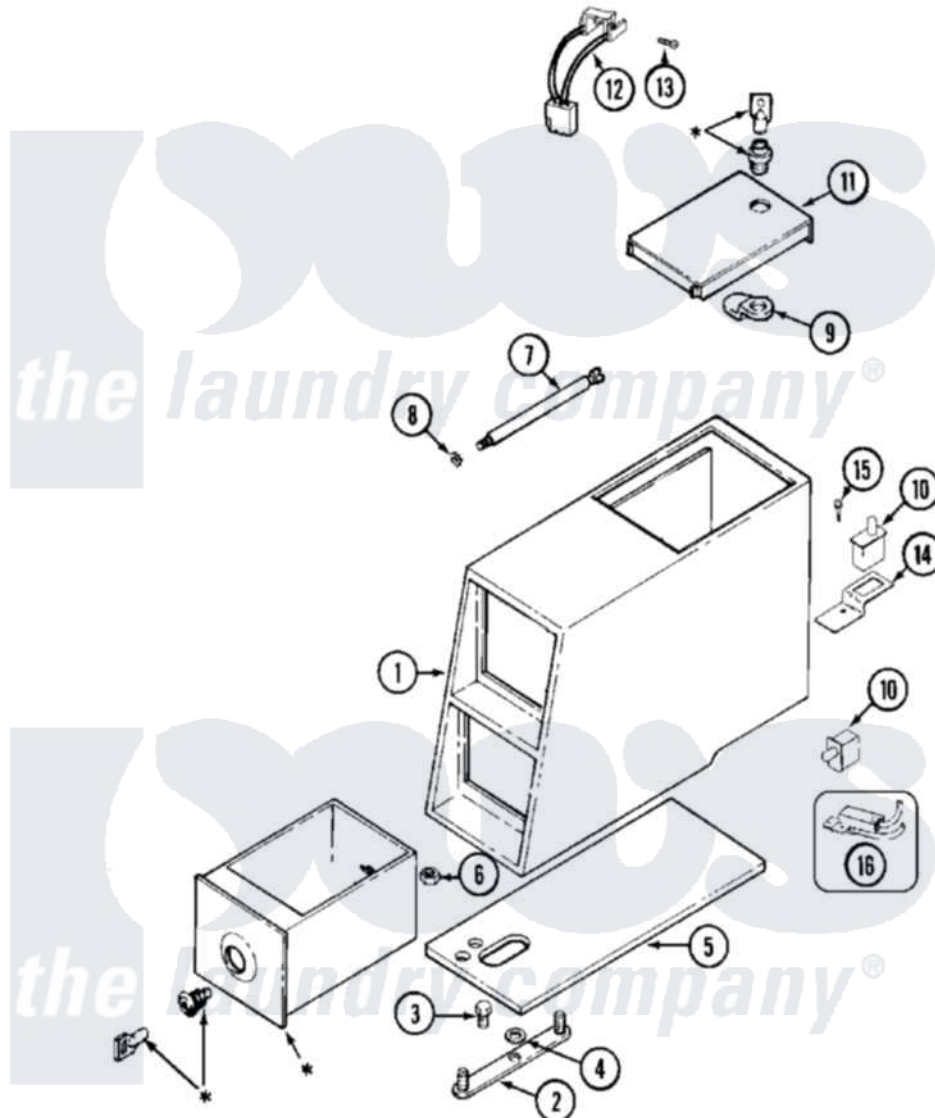

Maytag MAT12PDEGW 02 - CONTROL CENTER (MAT12PDAG/PDEG)

* CONTACT YOUR COMMERCIAL LAUNDRY DISTRIBUTOR

Maytag [Residential Maytag MAT12PDEGW Washer Parts](#) Parts Diagram 02 - CONTROL CENTER
(MAT12PDAG/PDEG)

[Click on the part number to view part](#)

Item	Original Part Number	Replaced By	Status	Part Description
001	22002480			Vault, Coin PD Coin Drop Supplied By Dist.
002	22001810		Not Available	STRAP, MOUNTING
003	211294	90767		Screw, 8A X 3/8 HeX Washer Head Tapping
004	910309			Washer, Mounting Strap
005	22001870			Gasket, Coin Vault
006	Y052740	62739		Nut, Lock
007	211605			Bezel, Timer Dial
"	213035			Bolt, Locking
008	910181			Lockwasher, Terminal Block
009	NLA		Not Available	CAM, LOCKING
010	22002536			Switch, Sensor
"	33001250			Switch, Vault And Service Door
"	912012	3400409		Screw
011	22001910	22003679		Timer Access Door Assembly