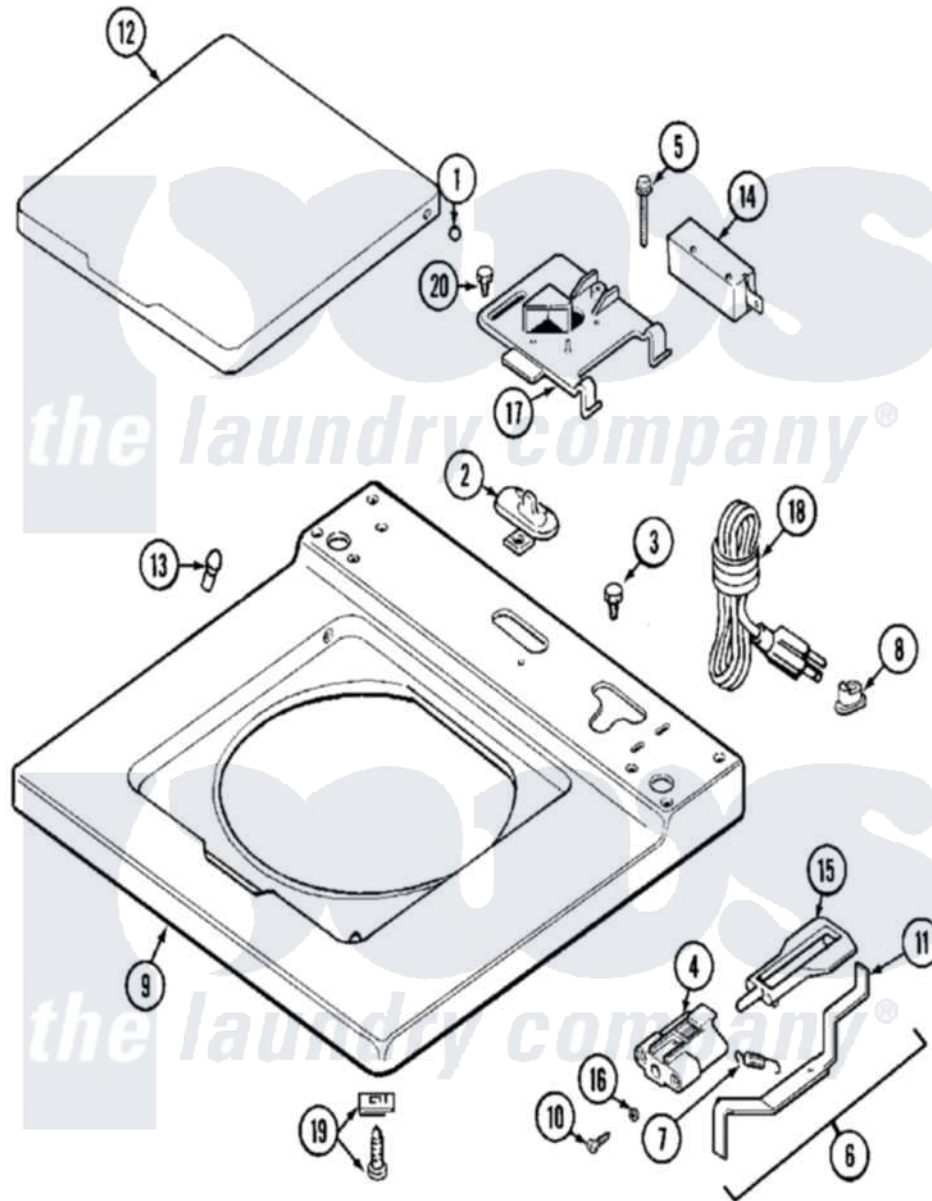

# Maytag MAT12PDEGW 03 - TOP (MAT12PDAG/PDEG/PSAG)

Maytag Residential Maytag MAT12PDEGW Washer Parts Parts Diagram 03 - TOP (MAT12PDAG/PDEG/PSAG)  
 Click on the part number to view part

Item	Original Part Number	Replaced By	Status	Part Description
001	<a href="#">211726</a>			Hinge, Ball Lid
002	207159	<a href="#">489355</a>		Screw, 8 X 1/2
"	<a href="#">22001298</a>			Cap, Top Cover
003	210186	<a href="#">3370225</a>		Screw
004	NLA		Not Available	BRACKET, UNBALANCE----NA
005	<a href="#">213501</a>			Screw, No.6-20 X 1-1/8 Inch
006	<a href="#">22001681</a>			Unbalance Lever Assembly
007	<a href="#">213720</a>			Spring, Lid Switch
008	<a href="#">216183</a>			Grommet, Cord Export
"	22002532	<a href="#">216183</a>		Grommet, Cord Export
009	216423	<a href="#">3370225</a>		Screw
"	22001867	<a href="#">22001970</a>		Cover Assembly, Top
"	<a href="#">22001920</a>			Fuse
"	22001921	<a href="#">10091101</a>		Block-Fuse
"	<a href="#">22001970</a>			Cover Assembly, Top
"	<a href="#">22002142</a>			Cover Assembly, Top --NA

"	NLA		Not Available	COVER, TOP (WHT)
010	910182	<a href="#">25-7809</a>		Screw, No.6-20 1/2 Flthd Torx
011	<a href="#">22001672</a>			Lever, Unbalance
012	<a href="#">22001341</a>			Lid W/Legend
013	<a href="#">212716</a>			Bumper, Lid
014	<a href="#">22001362</a>			Switch, Lid
"	<a href="#">22002152</a>			Wire, Jumper
015	<a href="#">216255</a>			Plunger, Lid Switch
016	<a href="#">211500</a>			Washer, Bracket To Top Cover
017	<a href="#">22001678</a>			Bracket, Switch And Fuse
018	208569		Not Available	CORD, POWER
"	22001351		Not Available	CORD, POWER
019	<a href="#">204445</a>			Screw And Fastener Assembly
020	207159	<a href="#">489355</a>		Screw, 8 X 1/2