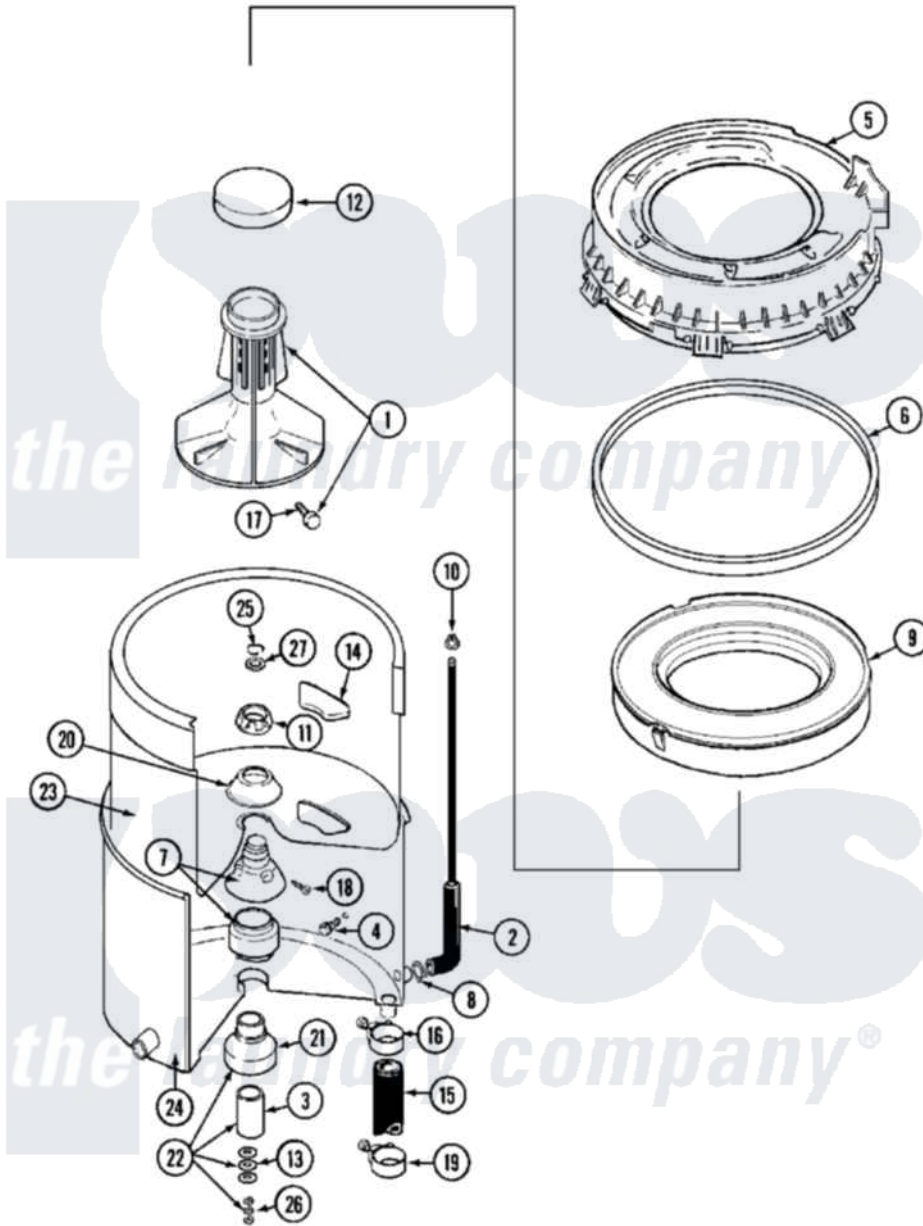

Maytag MAT12PDEGW 04 - TUB (MAT12PDAG/PDEG/PSAG)

Maytag [Residential Maytag MAT12PDEGW Washer Parts](#) Parts Diagram 04 - TUB (MAT12PDAG/PDEG/PSAG)
 Click on the part number to view part

Item	Original Part Number	Replaced By	Status	Part Description
001	208543			Agitator
002	212942	22001619		Tube, Water Level Switch
003	211130			Bearing Liner, Tub Bearing
004	200744	W10175939		Bolt
"	205254	W10175938		Bolt
005	12001270			Kit, Injector Acc.
006	Y22001201	22001007		Gasket, Cover To Tub
007	22001648	6-2095720		Mounting S
008	211641			Clamp, 1-1/16"
009	22001142			Ring, Balance
010	410296	596669		Clamp, Manifold
011	211047	6-2110472		Nut- Clamp
012	215532			Cap, Agitator
013	211100			Washer, Outer Tub
014	215980			Plug, Filter Hole
015	Y212989			Hose, Outer Tub To Pump

016	22001640	285655	Clamp, Hose
017	206478	Not Available	SCREW & WASHER FOR AGITATOR
018	22001423		Set Screw, Mounting Stem
019	22001640	285655	Clamp, Hose
020	211210		Washer, Clamping Nut
021	200824	6-2040130	Tub Bearin
022	204013	6-2040130	Tub Bearin
023	22001141	Y2201881	Tub, Inner Short White SP
024	22001115	22003312	Tub, Outer
025	Y015667		Retaining Ring
026	Y054867		Washer, Lock
027	Y015666		Washer, Retaining -