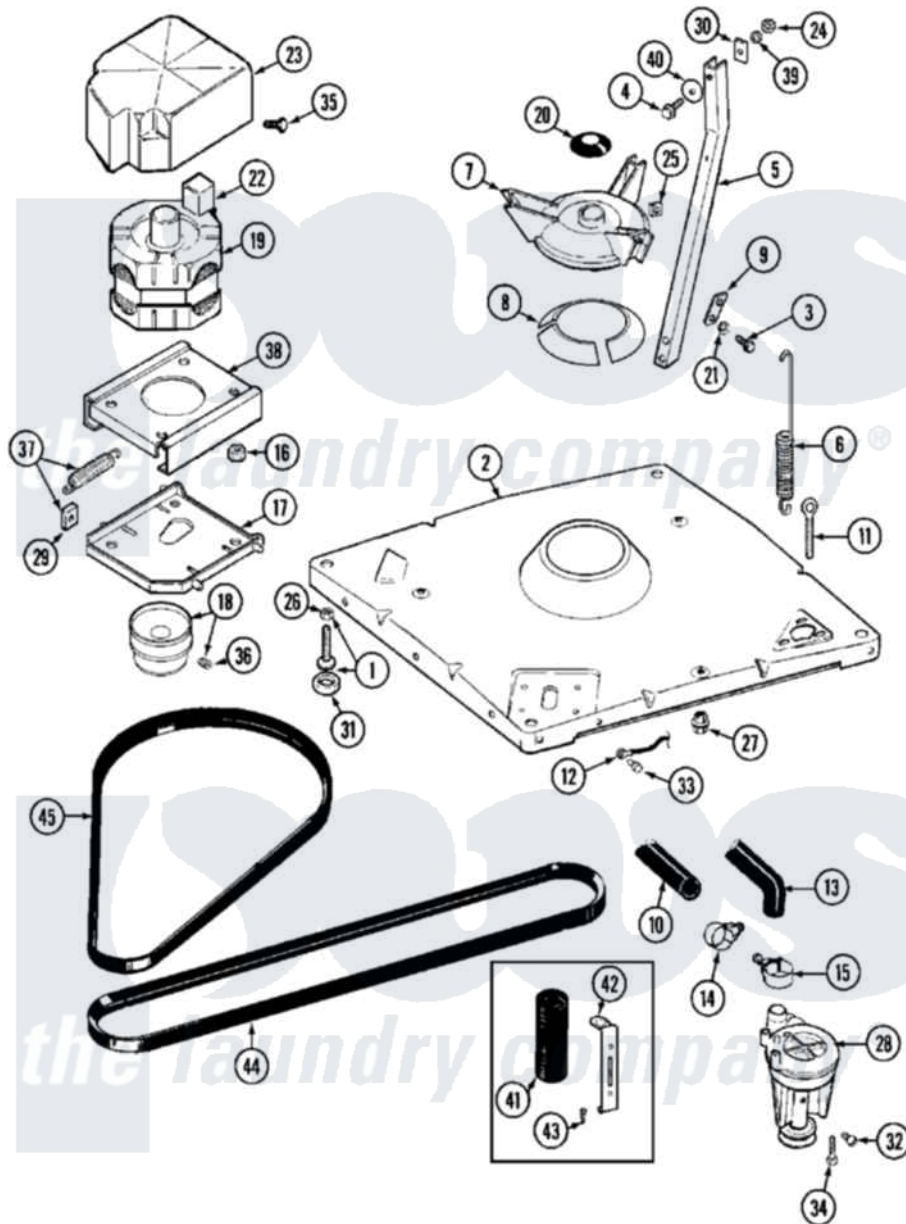

Maytag MAT12PDEGW 05 - BASE (MAT12PDAG/PDEG/PSAG)

Maytag Residential Maytag MAT12PDEGW Washer Parts Parts Diagram 05 - BASE (MAT12PDAG/PDEG/PSAG)
 Click on the part number to view part

Item	Original Part Number	Replaced By	Status	Part Description
001	Y302699	22003428		Leg, Adjustable
002	22001172	22002150		Base
003	Y015627			Screw- Hex
004	200744	W10175939		Bolt
"	205254	W10175938		Bolt
005	213100		Not Available	PART NOT USED
006	22001300			Spring, Centering
007	203725			Damper W/Bolt And Clip
008	203956			Damper Pad Kit
009	213073			Washer, Double Brace
010	22001816			Hose, Drain
011	216416			Bolt, Eye/Centering Spring
012	901220			Ground Wire
013	Y212989			Hose, Outer Tub To Pump
014	Y22001820	285655		Clamp, Hose
015	22001640	285655		Clamp, Hose