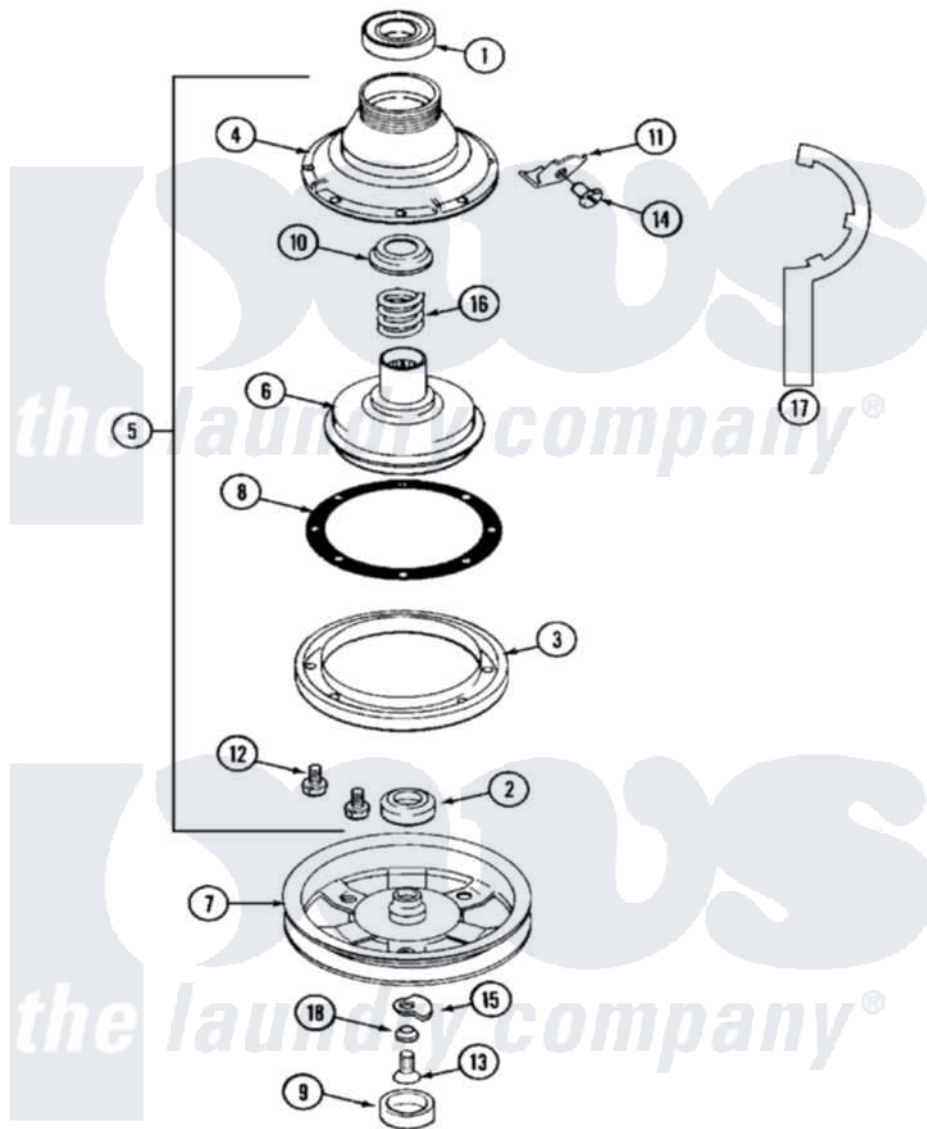

**Maytag MAT12PDEGW 07 - CLUTCH & BRAKE
(MAT12PDAG/PDEG/PSAG)**

Maytag Residential Maytag MAT12PDEGW Washer Parts Parts Diagram 07 - CLUTCH & BRAKE
(MAT12PDAG/PDEG/PSAG)
Click on the part number to view part

Item	Original Part Number	Replaced By	Status	Part Description
001	Y200720	22003441		Bearing, Rear
002	200835			Bearing, Brake Rotor
003	211043	6-2011900		Brake Asse
004	211045	6-2011900		Brake Asse
005	201190	6-2011900		Brake Asse
006	201126	6-2011900		Brake Asse
007	22001441	22002432		Pulley Assembly
"	22002432			Pulley Assembly
008	211042	6-2011900		Brake Asse
009	22002428			Cover, Dust
"	NLA		Not Available	CAP, OIL RETAINER
010	211039	6-2011900		Brake Asse
011	213325			Clip, Retaining
012	211000			SCREW, BRAKE DRUM (HEX HEAD)

013	211375	681582	Screw
014	213326		Bolt, Sems Retaining Clip
015	211089		Lug, Stop Pulley
016	211041	6-2011900	Brake Asse
017	Y038315	038315	Tool
018	211090	22003555	Washer, Stop Lug