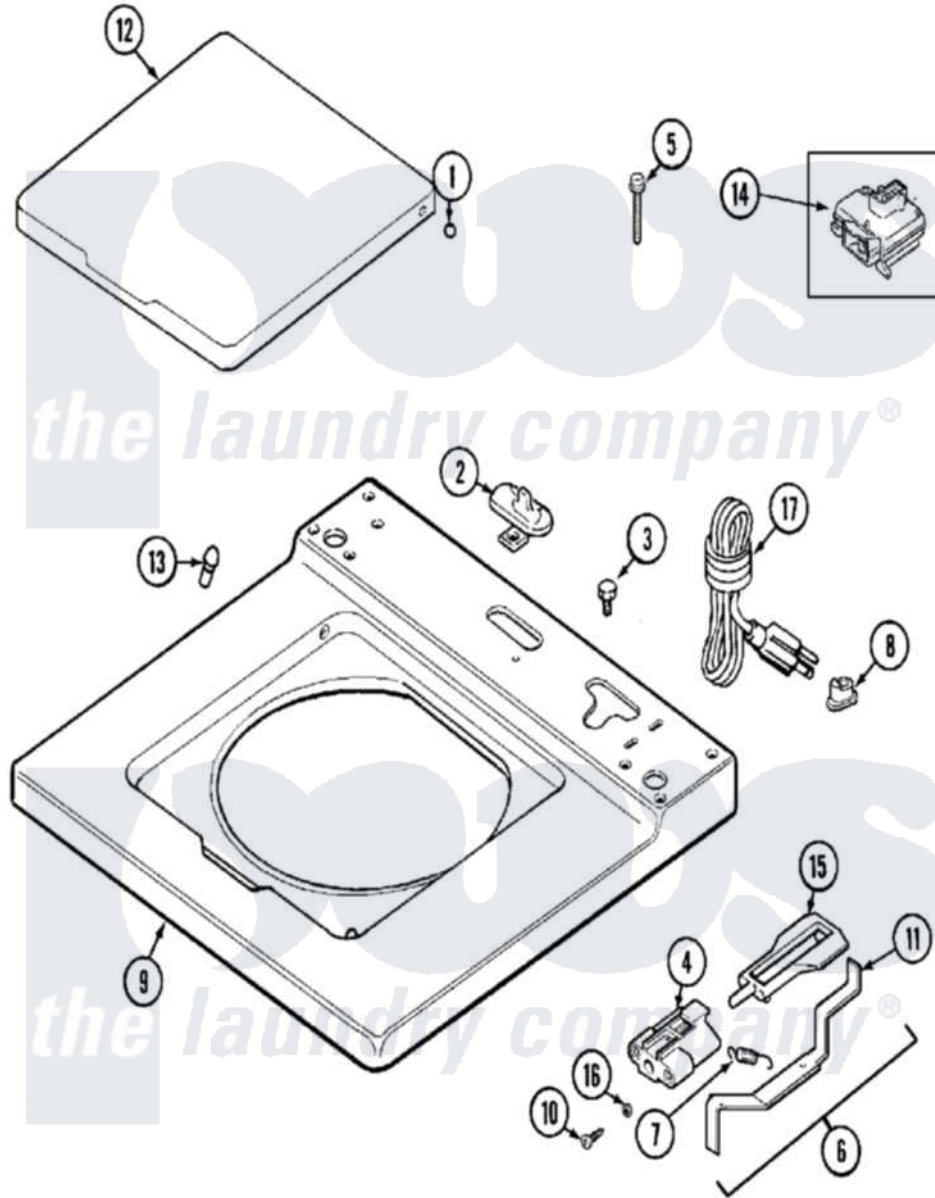

# Maytag MAT12PDLAW 03 - TOP

Maytag [Residential Maytag MAT12PDLAW Washer Parts](#) Parts Diagram 03 - TOP  
 Click on the part number to view part

Item	Original Part Number	Replaced By	Status	Part Description
001	<a href="#">211726</a>			Hinge, Ball Lid
002	207159	<a href="#">489355</a>		Screw, 8 X 1/2
"	<a href="#">22001298</a>			Cap, Top Cover
003	210186	<a href="#">3370225</a>		Screw
004	<a href="#">22002135</a>			Bracket, Unbalance
005	<a href="#">213501</a>			Screw, No.6-20 X 1-1/8 Inch
006	<a href="#">22001969</a>			Unbalance Lever Assembly
007	<a href="#">213720</a>			Spring, Lid Switch
008	<a href="#">211881</a>			Grommet, Cord Part Not Used- Gas Models Only
009	<a href="#">22001970</a>			Cover Assembly, Top
"	<a href="#">22002888</a>			Cover, Top
010	910182	<a href="#">25-7809</a>		Screw, No.6-20 1/2 Flthd Torx
011	<a href="#">22001968</a>			Lever, Unbalance
012	<a href="#">22001341</a>			Lid W/Legend
"	<a href="#">22002656</a>			Lid, With Legend
013	<a href="#">212716</a>			Bumper, Lid

014	<a href="#">22004243</a>	Switch, Lid
015	<a href="#">216255</a>	Plunger, Lid Switch
016	<a href="#">211500</a>	Washer, Bracket To Top Cover
017	22003027	<a href="#">22003062</a> Cord, Power