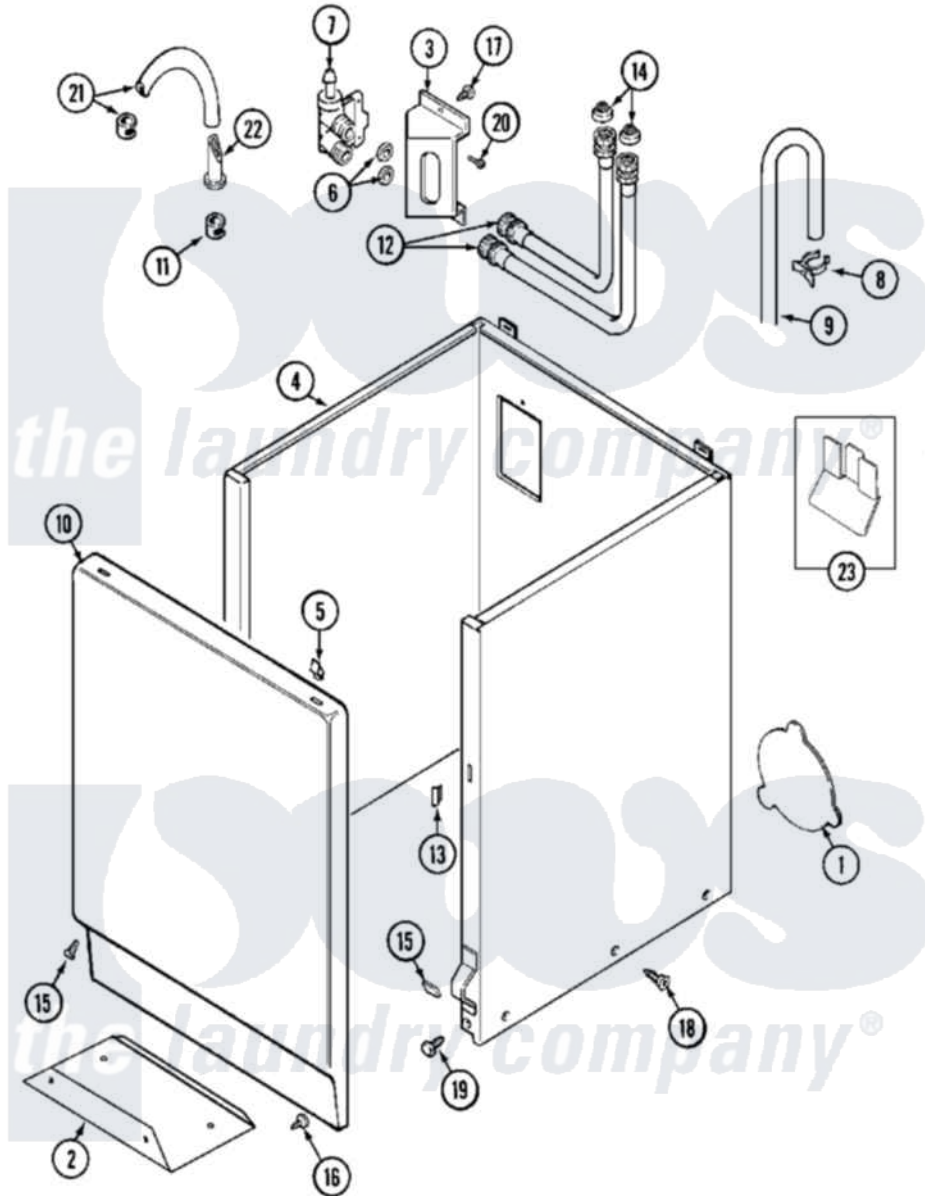

# Maytag MAT12PDLAW 04 - CABINET

Maytag [Residential Maytag MAT12PDLAW Washer Parts](#) Parts Diagram 04 - CABINET  
 Click on the part number to view part

Item	Original Part Number	Replaced By	Status	Part Description
001	211294	<a href="#">90767</a>		Screw, 8A X 3/8 HeX Washer Head Tapping
"	<a href="#">22002924</a>			Plate, Access
002	<a href="#">213846</a>			Guard, Belt
003	<a href="#">22002361</a>			Bracket, Water Valve
"	22003217	<a href="#">3370225</a>		Screw
004	22004424		Not Available	CABINET BSQ ASPACK
"	NLA		Not Available	CABINET WHT ASPACK
005	<a href="#">22001650</a>			Fastener, Spring
006	<a href="#">Y013783</a>			Washer, Inlet Hose
007	205161	<a href="#">489503</a>		Clamp
"	<a href="#">22004049</a>			Thermistor Water Valve / Comm
008	<a href="#">22002151</a>			Clip, Hose
009	22002700	<a href="#">22003410</a>		Hose, Drain
"	<a href="#">22003814</a>			Retainer, Drain Hose
010	22001803		Not Available	PANEL, FRONT (WHT)

"	<a href="#">22002653</a>		Panel, Front
011	205161	<a href="#">489503</a>	Clamp
012	<a href="#">12001900</a>		Kit-Inlet Hose Assembly
"	<a href="#">12001901</a>		Kit-Inlet Hose Assembly
013	<a href="#">22002331</a>		Spacer, Front Panel
014	<a href="#">22002960</a>		Strainer, Washer Inlet
015	<a href="#">213325</a>		Clip, Retaining
"	<a href="#">22001496</a>		Front Panel Fastener And Screw
016	211294	<a href="#">90767</a>	Screw, 8A X 3/8 HeX Washer Head Tapping
017	212276	<a href="#">W10116760</a>	Screw
018	<a href="#">213007</a>		Xfor Cabinet See Cabinet, Back
019	213121	<a href="#">3400111</a>	Screw, 12-14 X 5/8
020	<a href="#">Y313561</a>		Screw---NA
021	22001608	<a href="#">22001954</a>	Injector Hose And Clamp Kit
022	<a href="#">22001900</a>		Preventer, Back Flow
023	<a href="#">22001972</a>		Clip, Cabinet