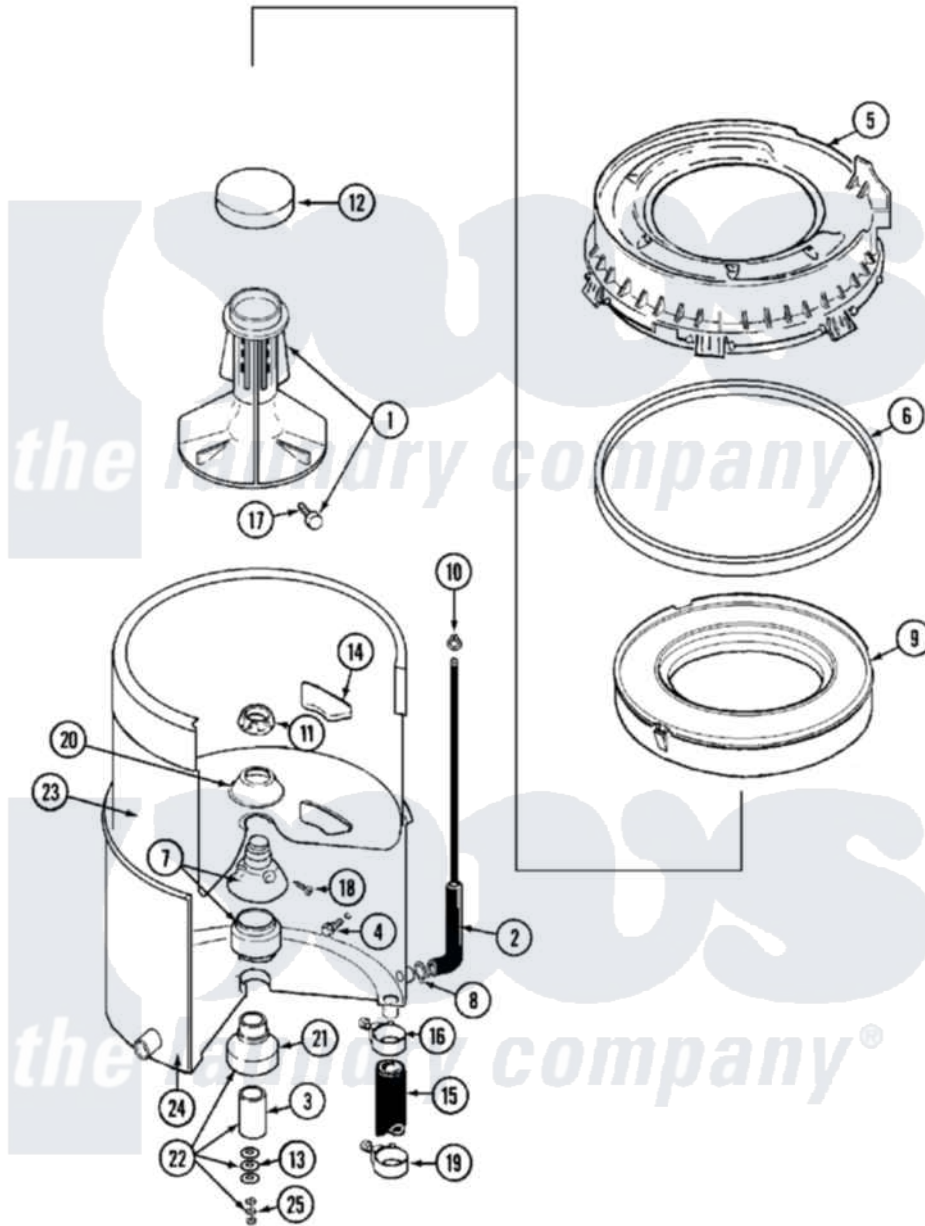

Maytag MAT12PDLAW 05 - TUB

Maytag Residential Maytag MAT12PDLAW Washer Parts Parts Diagram 05 - TUB
Click on the part number to view part

Item	Original Part Number	Replaced By	Status	Part Description
001	208543			Agitator
002	22001619			Tube, Water Level Switch
003	211130			Bearing Liner, Tub Bearing
004	200744	W10175939		Bolt
"	205254	W10175938		Bolt
005	22001970			Cover Assembly, Top
"	22002888			Cover, Top
006	Y22001201	22001007		Gasket, Cover To Tub
007	22204012	6-2095720		Mounting S
008	211641			Clamp, 1-1/16"
009	22001142			Ring, Balance
010	22003295	285655		Clamp, Hose
011	211047	6-2110472		Nut- Clamp
012	215532			Cap, Agitator
013	211100			Washer, Outer Tub
014	W10124350		Not Available	NOT REQUIRED PART OR SEE NOTE