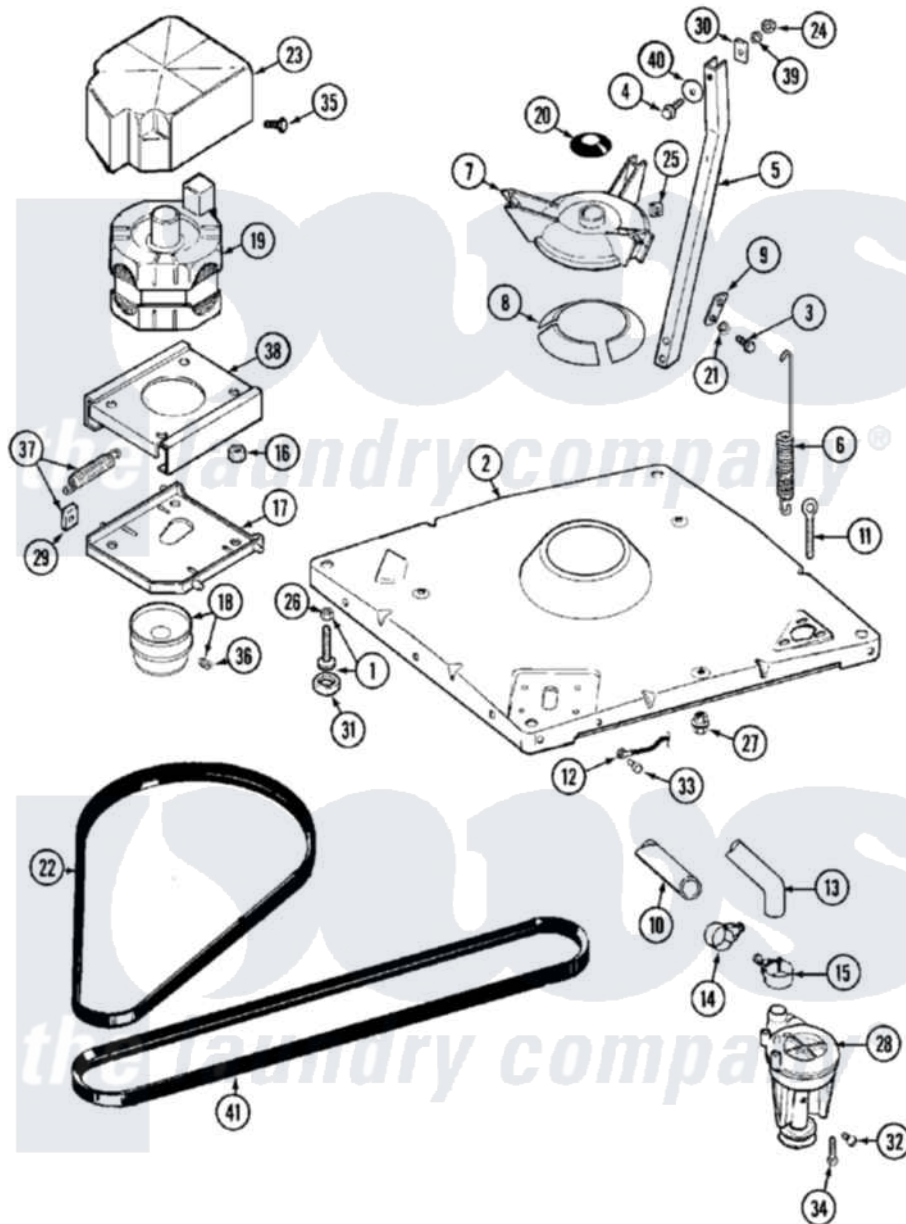

Maytag MAT12PDLAW 07 - BASE

Maytag [Residential Maytag MAT12PDLAW Washer Parts](#) Parts Diagram 07 - BASE
 Click on the part number to view part

Item	Original Part Number	Replaced By	Status	Part Description
001	22003428			Leg, Adjustable
002	22002150			Base
003	22004078			Bolt, 5/16
004	200744	W10175939		Bolt
"	205254	W10175938		Bolt
005	213100		Not Available	PART NOT USED
006	22001300			Spring, Centering
007	203725			Damper W/Bolt And Clip
008	203956			Damper Pad Kit
009	213073			Washer, Double Brace
010	22002700	22003410		Hose, Drain
011	216416			Bolt, Eye/Centering Spring
012	901220			Ground Wire
013	Y212989			Hose, Outer Tub To Pump
014	22001640	285655		Clamp, Hose
015	22001640	285655		Clamp, Hose

016	Y311426	3400029	Nut, Adapter Plate
017	22001301		Mount, Motor Lower-Assembly
018	200816	6-2008160	Pulley- MO
019	22004301	12002351	Motor-Drve
020	22002954		Deflector, Water
021	911852	486009	Lockwasher
022	211125		V Belt, Drive Pulley
023	215098		Shield, Motor
024	Y052734		Nut, Carrage Bolts And Bracket
025	Y052785		Nut, Brace To Damper
026	210385		Lock Nut For Adjustable Leg
027	211949		Nut, Adjustment Eyebolt
028	202203	6-2022030	Pump As Pa
029	Y204998	205000	Roller And Spring Kit 4+Spr
030	212979	Not Available	WASHER, TUB BRACE
031	210684		Foot, Adjustable Leg
032	22003235		Screw, Bearing Insert
033	210186	3370225	Screw
034	211880		Screw, HeX Head No.10 X 1/2 Inc
035	213121	3400111	Screw, 12-14 X 5/8
036	Y053241		Set Screw, Motor Pulley
037	205000		Roller And Spring Kit 4+Spr
038	214956		Motor Mount Assembly
039	Y054867		Washer, Lock
040	211100		Washer, Outer Tub
041	211124		Part Not Used